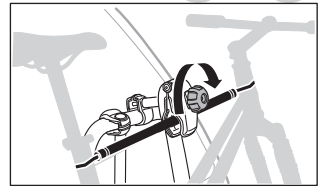

9

10

Thule Bike Frame Adapter

982

i

i

i

940: 13-pin