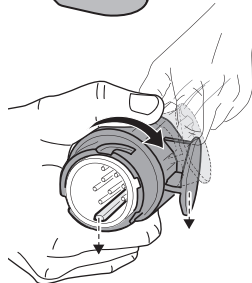

i

940: 13-pin

Not ok

ok

B 90°