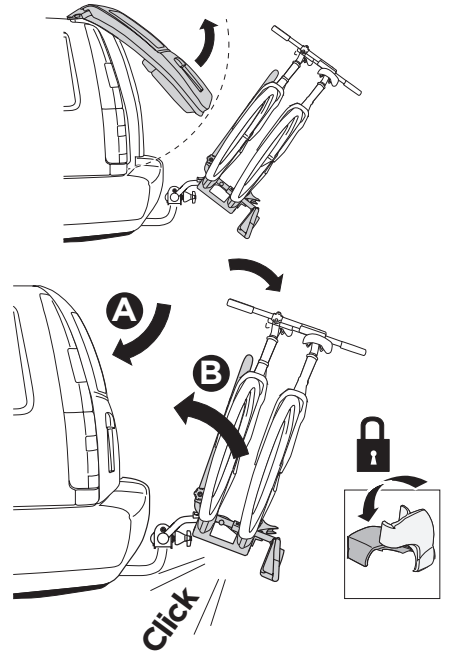

9

10

Thule Bike Frame Adapter

982

i

i

i

940: 13-pin