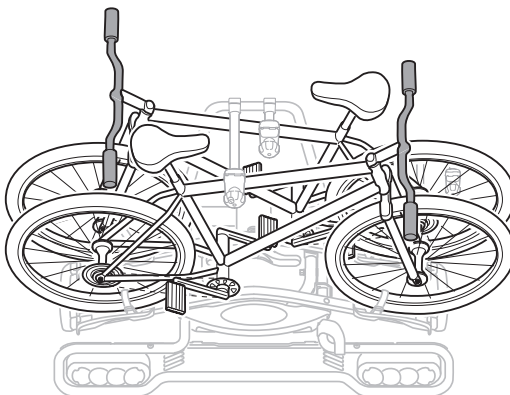

9

10

Thule Bike Frame Adapter

982

i

i

i

940: 13-pin