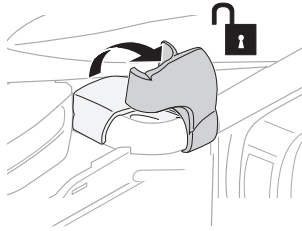

9

10

Thule Bike Frame Adapter

982

i

i

i

940: 13-pin