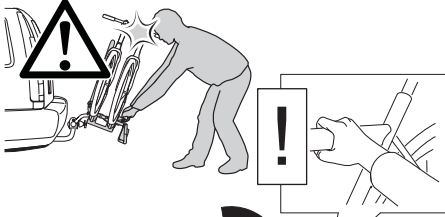

9

10

Thule Bike Frame Adapter

982

i

i

i

940: 13-pin