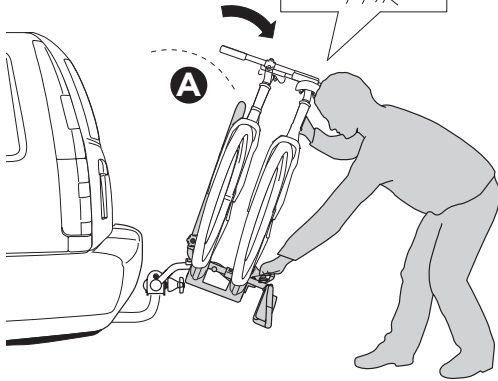

9

10

Thule Bike Frame Adapter

982

i

i

i

940: 13-pin