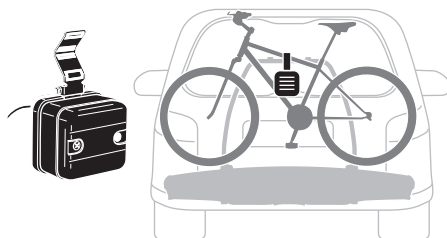

Thule 3rd Brake Light

9904