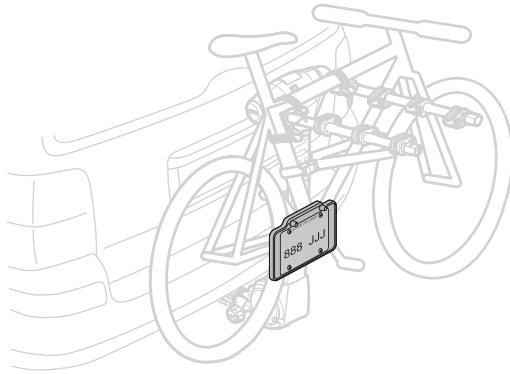

4

5

THULE®
SWEDEN

Register online at
www.thule.com/register

Thule Inc. • 42 Silvermine Road • Seymour, CT 06483

Thule Canada Inc. • 710 Bernard • Granby QC J2J 0H6

North American Consumer Service: Toll Free 800-238-2388 / Fax 450-777-3615 • www.thule.com