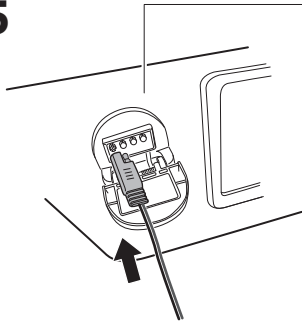

4

5

THULE®
SWEDEN

Register online at
www.thule.com/register

Thule Inc. • 42 Silvermine Road • Seymour, CT 06483

Thule Canada Inc. • 710 Bernard • Granby QC J2J 0H6

North American Consumer Service: Toll Free 800-238-2388 / Fax 450-777-3615 • www.thule.com