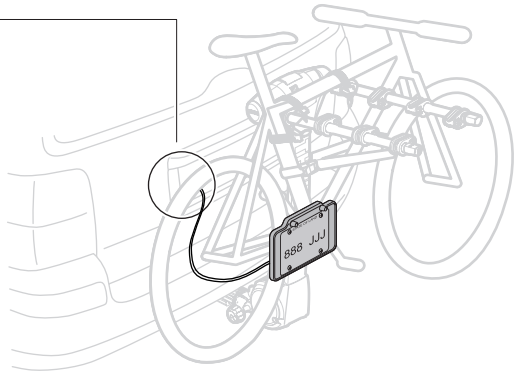

4

5

THULE®
SWEDEN

Register online at
www.thule.com/register

Thule Inc. • 42 Silvermine Road • Seymour, CT 06483

Thule Canada Inc. • 710 Bernard • Granby QC J2J 0H6

North American Consumer Service: Toll Free 800-238-2388 / Fax 450-777-3615 • www.thule.com