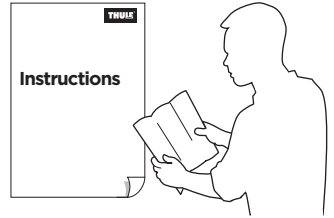

# ➤ Instructions

Thule Urban Glide  
Car Seat Adapter for Chicco<sup>®</sup>  
20110741

Max 10 kg  
22 lbs

Only use adapter with approved car seat models.  
Please check [www.thule.com](http://www.thule.com) for compatible car seat models