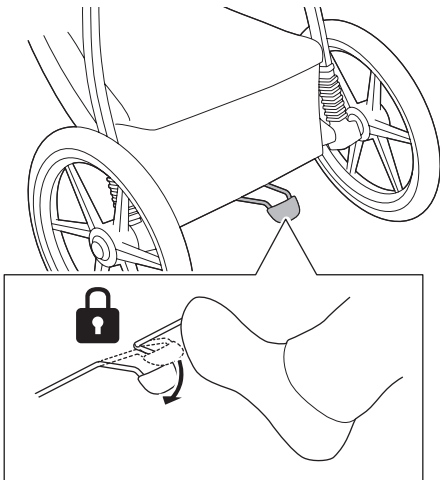

Only use adapter with approved car seat models.
Please check www.thule.com for compatible car seat models

Verwenden Sie nur Adapter mit den zugelassenen Autositzmodellen.
Auf www.thule.com finden Sie eine Liste der passenden Autokindersitzmodelle

N'utilisez l'adaptateur qu'avec les modèles de sièges auto testés et approuvés.
Veuillez vérifier la compatibilité des modèles de siège auto sur www.thule.com