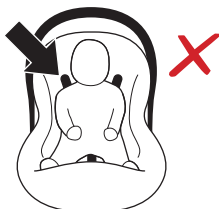

Only use adapter with approved car seat models.
Please check www.thule.com for compatible car seat models

Verwenden Sie nur Adapter mit den zugelassenen Autositzmodellen.
Auf www.thule.com finden Sie eine Liste der passenden Autokindersitzmodelle

N'utilisez l'adaptateur qu'avec les modèles de sièges auto testés et approuvés.
Veuillez vérifier la compatibilité des modèles de siège auto sur www.thule.com