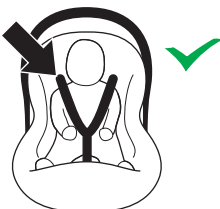

Only use adapter with approved car seat models.
Please check www.thule.com for compatible car seat models

Verwenden Sie nur Adapter mit den zugelassenen Autositzmodellen.
Auf www.thule.com finden Sie eine Liste der passenden Autokindersitzmodelle

N'utilisez l'adaptateur qu'avec les modèles de sièges auto testés et approuvés.
Veuillez vérifier la compatibilité des modèles de siège auto sur www.thule.com