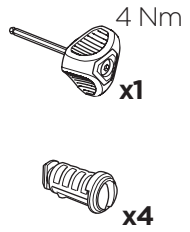

Accessory

Your Key-Number

> Mounting Tutorial

Thule Edge Fixpoint

2
FOOT PACK

BAR **3**

BAR **3**

1

2

x4

3

A

B

C

D

x2