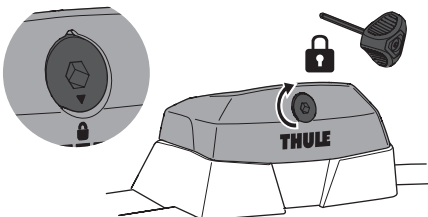

i

i

Accessory

Thule Fixpoint Kit Cover
710750

1

2

3

i