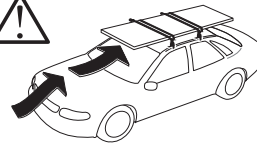

CITY CRASH

Complies with ISO norm

ISO 11154-E

i

6 kg
13.2 lbs

Max 130 km/h
80 Mph

80 km/h
50 Mph

i