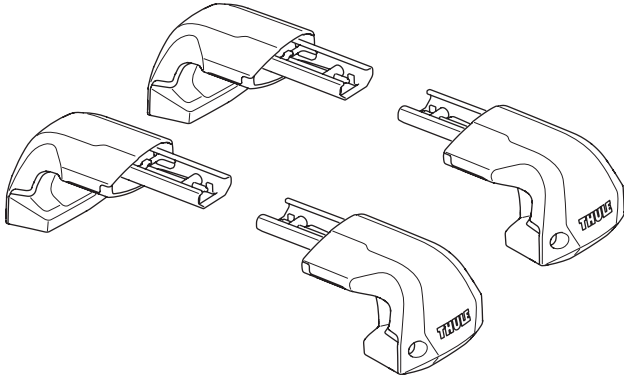

Accessory

Your Key-Number

> Mounting Tutorial

Thule Edge Fixpoint

2
FOOT PACK

BAR **3**

BAR **3**

1

2

x4

3

A

B

C

D

x2