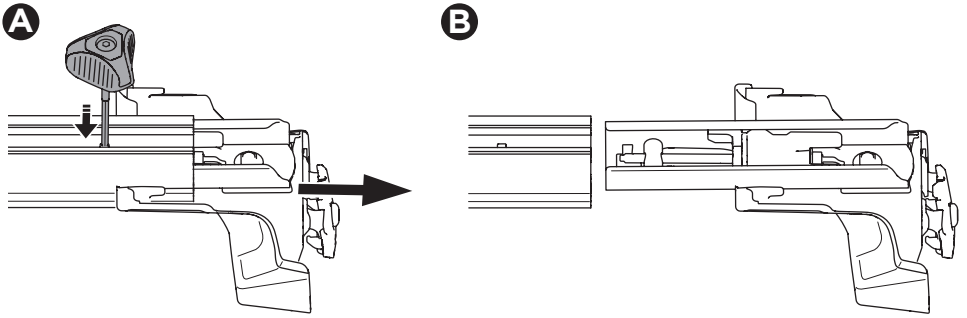

i

Register online at
www.thule.com/register

Thule Sweden AB, Borggatan 5
335 73 Hillerstorp, SWEDEN

› PART OF THULE GROUP

info@thule.com

© Thule Group 2021. All rights reserved.

www.thule.com

5560076001