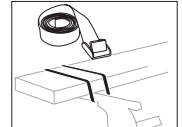

EN Roof mounted load carrier
DE Lastenträger zur Dachmontage
FR Barre de toit
NL Dakdrager
IT Barra portatutto da installare sul tetto
ES Portaequipajes de techo
PT Barra para montagem no tejadilho
SV Takmonterad lasthållare
DK Tagmonteret lastholder
NO Takmontert lasteholder
FI Katolle asennettava teline
ET Katusele paigaldatav katuseraam
LV Uz jumta uzstādāms kravas turētājs
LT Ant stogo tvirtinamas krovinijų laikiklis
PL Uchwyt na bagażnik bazowy montowany na dachu
RU Багажник на крышу
UK Багажник для даху
BG Багажник, монтиран върху покрива
CS Nosič pro montáž na střeche
SK Strešný nosič
SL Nosilec za strešni prtljajnik
HR/BIH Krovni nosač tereta

RO Suport încărcătură montat pe acoperiș
HU Tetőre szerelhető csomagszállító
EL Σχάρα οροφής για μεταφορά φορτίου
TR Araç üstüne bağlanan yük taşıyıcı

HE מנשא מטען לגג הרכב
AR حامل نقل مثبت على السقف

ZH 顶置行李架
JA ルーフマウント型ロードキャリア
KO 루프 장착 화물 캐리어
TH โครงยึดของบรรทุกแบบติดตั้งบนหลังคา

CITY CRASH

Complies with ISO norm

ISO 11154-E

i

6 kg
13.2 lbs

Max 130 km/h
80 Mph

80 km/h
50 Mph

i

Accessory

Your Key-Number

> Mounting Tutorial

Thule Edge Fixpoint