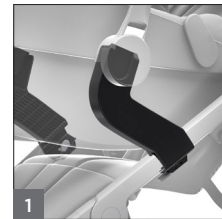

THULE URBAN GLIDE CAR SEAT ADAPTER
FOR MAXI COSI®

Thule Urban Glide Car Seat Adapter

Go from car to stroller with a click-in adapter that lets you quickly and easily attach an infant car seat to your Thule stroller.

1. Easy click-in installation and removal
2. Compatible with Thule Urban Glide 2, Thule Urban Glide 2 Double, and Thule Glide 2
3. Thule Urban Glide Car Seat Adapter is tested for a maximum child weight capacity of 10kg / 22 lbs.