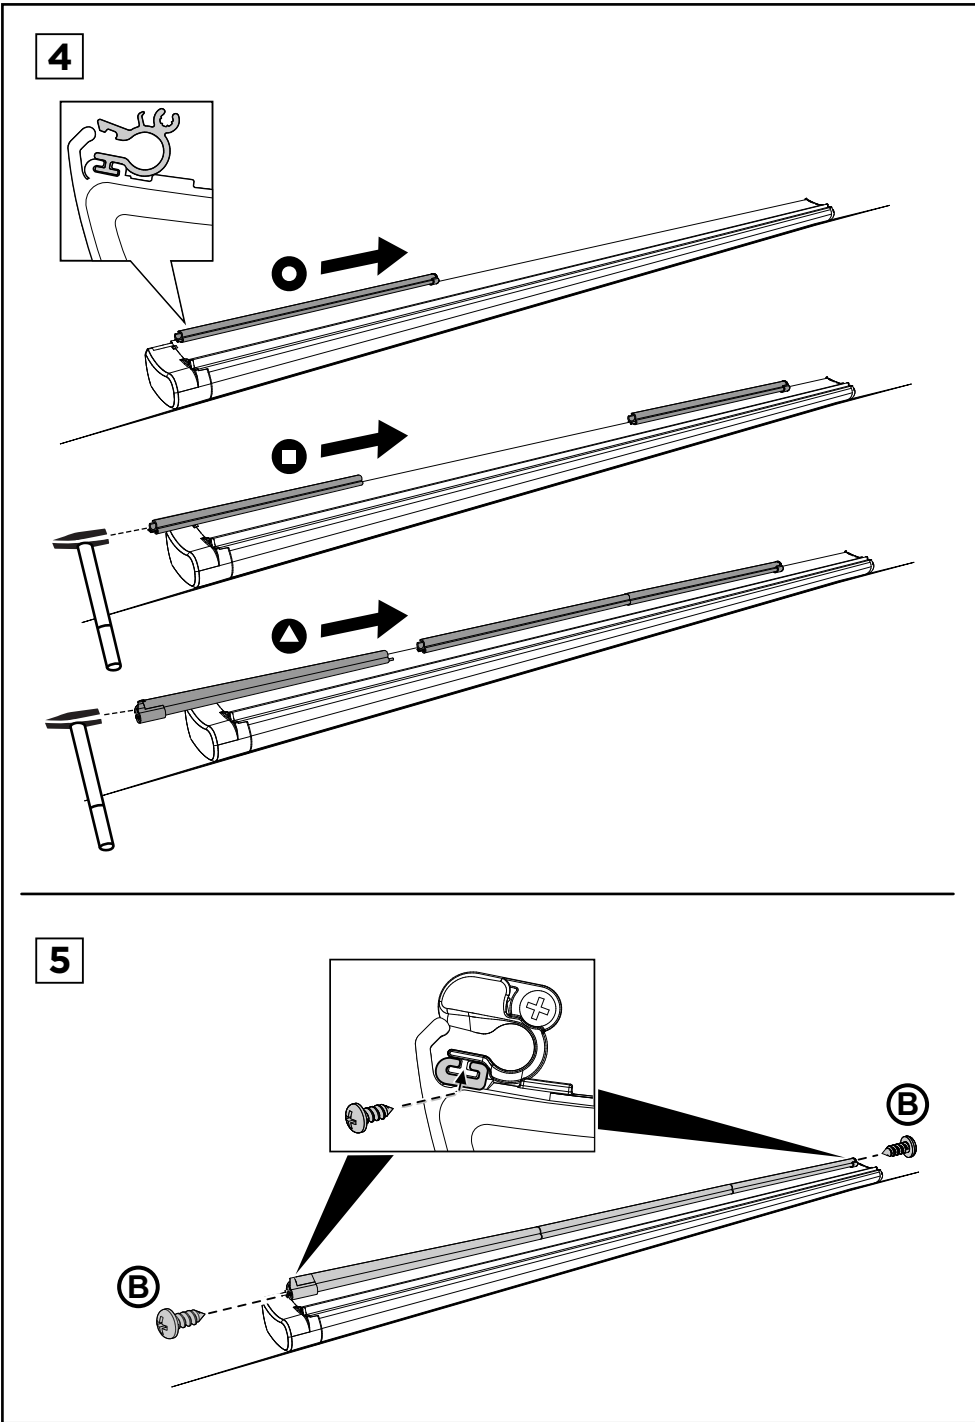

Thule Tent/LED Mounting Rail for TO 6200/9200

> Instructions

301664
AC912-00 | 3380046100
2017-06-08

Bring your life
thule.com