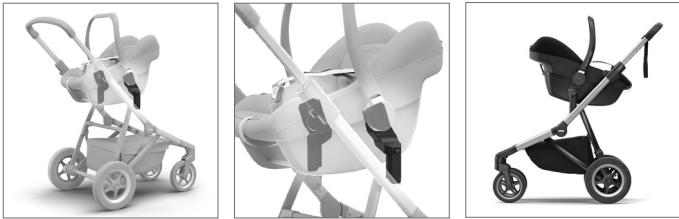

THULE SLEEK CAR SEAT ADAPTER - MAIN POSITION
FOR MAXI-COSI®

Thule Sleek Car Seat Adapter - Main Position for Maxi-Cosi®

Go from car to stroller with an adapter that lets you quickly and easily attach an infant car seat to your Thule Sleek stroller.

1. Easy click-in installation and removal
2. Compatible with popular infant car seat models from Maxi-Cosi®, BeSafe®, Cybex® and Nuna® (see Fitting compatibility)
3. Fits Thule Sleek in main position, single configuration