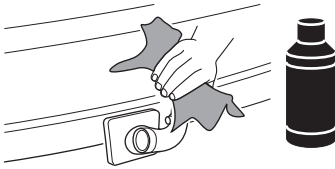

CITY CRASH

Complies with ISO norm

Thule VeloCompact F 3 13-pin

961500

FIX4BIKE Tow bar

Not ok

Your Key-Number

22-80 mm