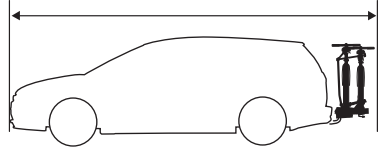

CITY CRASH

Complies with ISO norm

Thule VeloCompact F 3 13-pin

961500

FIX4BIKE Tow bar

Not ok

Your Key-Number

22-80 mm