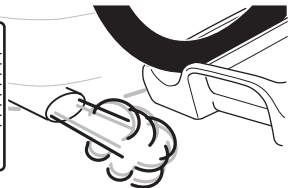

D.1

Aluminium
or GGG40