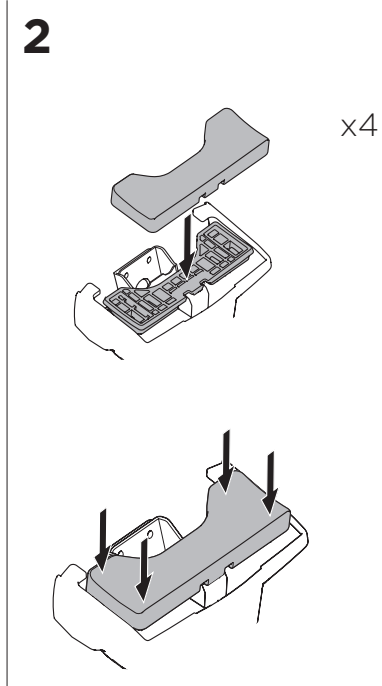

1

Kit 145026

HOLDEN Astra Sports Tourer, 5-dr Estate, 16-
OPEL Astra Sports Tourer, 5-dr Estate, 16-
VAUXHALL Astra Sports Tourer, 5-dr Estate, 16-

ISO 11154-E