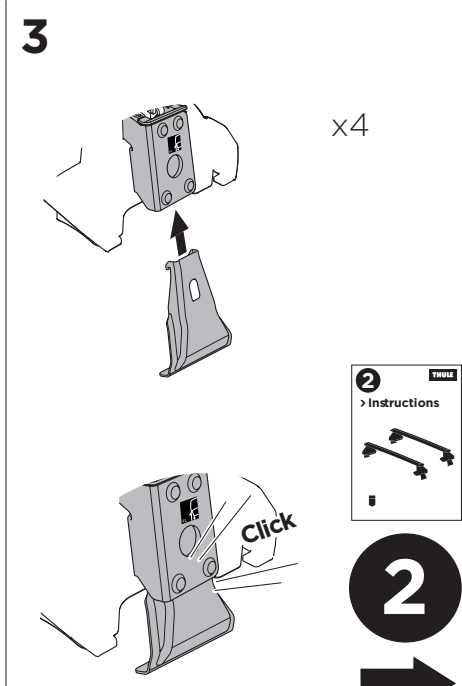

1

Kit 145026

HOLDEN Astra Sports Tourer, 5-dr Estate, 16-
OPEL Astra Sports Tourer, 5-dr Estate, 16-
VAUXHALL Astra Sports Tourer, 5-dr Estate, 16-

ISO 11154-E