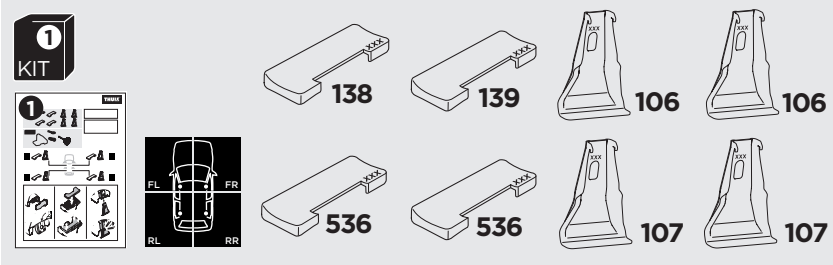

1

Kit 145026

HOLDEN Astra Sports Tourer, 5-dr Estate, 16-
 OPEL Astra Sports Tourer, 5-dr Estate, 16-
 VAUXHALL Astra Sports Tourer, 5-dr Estate, 16-

ISO 11154-E

THULE WingBar Evo	THULE WingBar Edge	THULE WingBar	THULE SquareBar	Evo X (scale)	Edge X (scale)
HOLDEN Astra Sports Tourer, 5-dr Estate, 16-				43	K
OPEL Astra Sports Tourer, 5-dr Estate, 16-				43	K
VAUXHALL Astra Sports Tourer, 5-dr Estate, 16-				43	K

THULE ProBar	THULE SlideBar	X (mm/inch)
HOLDEN Astra Sports Tourer, 5-dr Estate, 16-		1081 mm / 42 9/16"
OPEL Astra Sports Tourer, 5-dr Estate, 16-		1081 mm / 42 9/16"
VAUXHALL Astra Sports Tourer, 5-dr Estate, 16-		1081 mm / 42 9/16"

	W (mm/inch)	Z (mm/inch)
HOLDEN Astra Sports Tourer, 5-dr Estate, 16-	720 mm / 28 3/8"	250 mm / 9 7/8"
OPEL Astra Sports Tourer, 5-dr Estate, 16-	720 mm / 28 3/8"	250 mm / 9 7/8"
VAUXHALL Astra Sports Tourer, 5-dr Estate, 16-	720 mm / 28 3/8"	250 mm / 9 7/8"