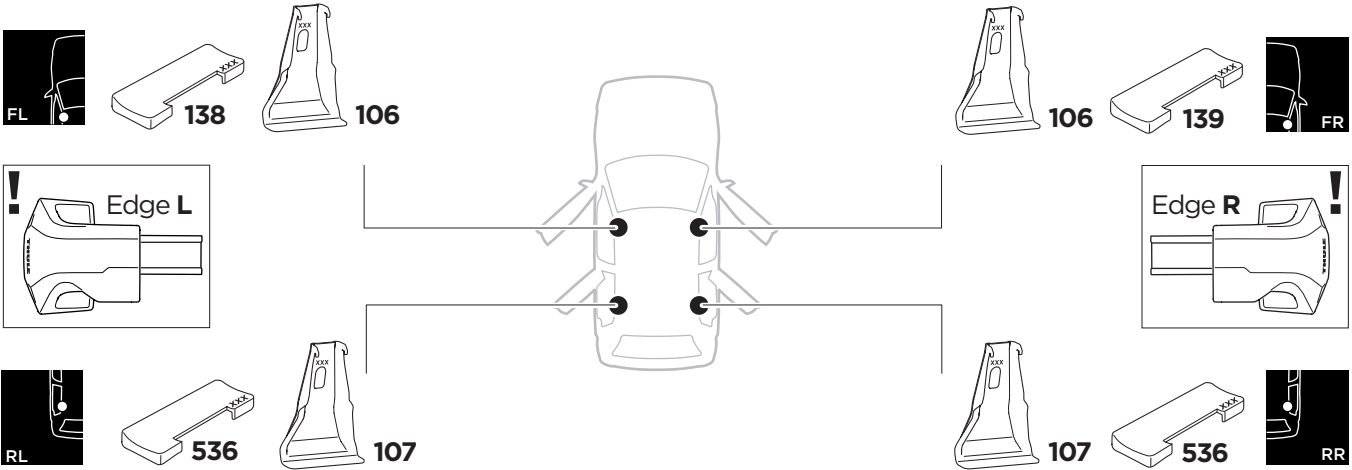

1

Kit 145026

HOLDEN Astra Sports Tourer, 5-dr Estate, 16-
 OPEL Astra Sports Tourer, 5-dr Estate, 16-
 VAUXHALL Astra Sports Tourer, 5-dr Estate, 16-

ISO 11154-E

THULE WingBar Evo	THULE WingBar Edge	THULE WingBar	THULE SquareBar	Evo X (scale)	Edge X (scale)
HOLDEN Astra Sports Tourer, 5-dr Estate, 16-				43	K
OPEL Astra Sports Tourer, 5-dr Estate, 16-				43	K
VAUXHALL Astra Sports Tourer, 5-dr Estate, 16-				43	K

THULE ProBar	THULE SlideBar	X (mm/inch)
HOLDEN Astra Sports Tourer, 5-dr Estate, 16-		1081 mm / 42 9/16"
OPEL Astra Sports Tourer, 5-dr Estate, 16-		1081 mm / 42 9/16"
VAUXHALL Astra Sports Tourer, 5-dr Estate, 16-		1081 mm / 42 9/16"

THULE ProBar	THULE SlideBar	Y (mm/inch)
HOLDEN Astra Sports Tourer, 5-dr Estate, 16-		1031 mm / 40 5/8"
OPEL Astra Sports Tourer, 5-dr Estate, 16-		1031 mm / 40 5/8"
VAUXHALL Astra Sports Tourer, 5-dr Estate, 16-		1031 mm / 40 5/8"

	W (mm/inch)	Z (mm/inch)
HOLDEN Astra Sports Tourer, 5-dr Estate, 16-	720 mm / 28 3/8"	250 mm / 9 7/8"
OPEL Astra Sports Tourer, 5-dr Estate, 16-	720 mm / 28 3/8"	250 mm / 9 7/8"
VAUXHALL Astra Sports Tourer, 5-dr Estate, 16-	720 mm / 28 3/8"	250 mm / 9 7/8"