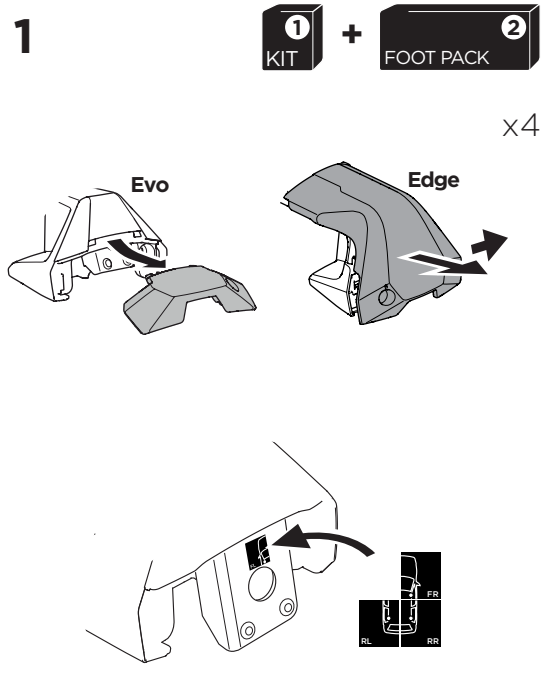

1

Kit 145026

HOLDEN Astra Sports Tourer, 5-dr Estate, 16-
 OPEL Astra Sports Tourer, 5-dr Estate, 16-
 VAUXHALL Astra Sports Tourer, 5-dr Estate, 16-

ISO 11154-E

THULE WingBar Evo	THULE WingBar Edge	THULE WingBar	THULE SquareBar	Evo X (scale)	Edge X (scale)
HOLDEN Astra Sports Tourer, 5-dr Estate, 16-				43	K
OPEL Astra Sports Tourer, 5-dr Estate, 16-				43	K
VAUXHALL Astra Sports Tourer, 5-dr Estate, 16-				43	K