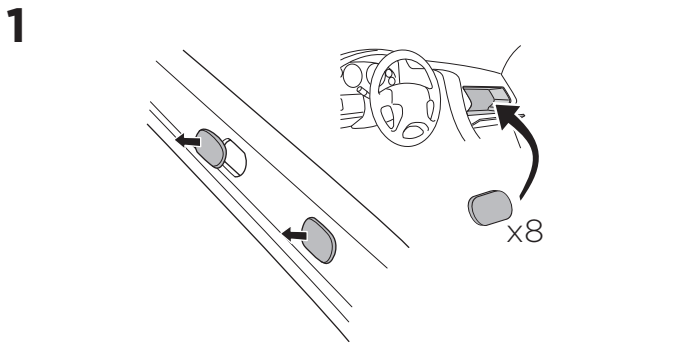

1

Kit 186141 CHEVROLET Trailblazer, 5-dr SUV, 21-

ISO 11154-E
THULE
GUARANTEE
THULE.COM

This kit is only for vehicles with flush railing.

1 KIT + **2** FOOT PACK

1

Evo

Edge