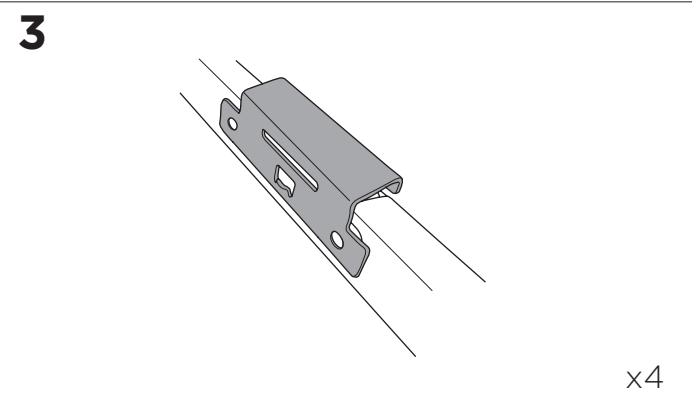

1

Kit 186141 CHEVROLET Trailblazer, 5-dr SUV, 21-

ISO 11154-E
THULE
GUARANTEE
THULE.COM

This kit is only for vehicles with flush railing.

1 KIT + **2** FOOT PACK

1

Evo

Edge