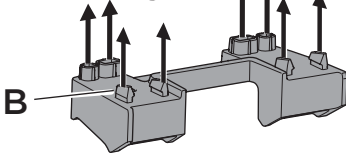

1 KIT + **2** FOOT PACK

1

Evo

Edge

2

3

4

5

2 THULE

> Instructions

2