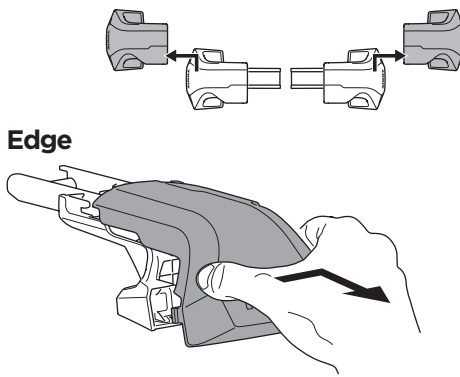

1

Kit 186141 CHEVROLET Trailblazer, 5-dr SUV, 21-

ISO 11154-E
THULE
GUARANTEE
THULE.COM

This kit is only for vehicles with flush railing.

1 KIT + **2** FOOT PACK

1

Evo

Edge