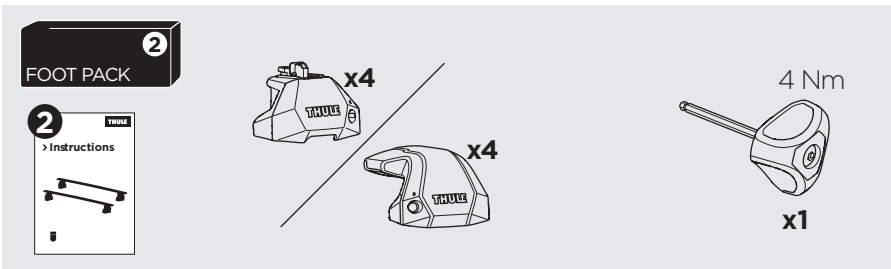

1

Kit 186141 CHEVROLET Trailblazer, 5-dr SUV, 21-

ISO 11154-E
THULE
GUARANTEE
THULE.COM

This kit is only for vehicles with flush railing.

1 KIT + **2** FOOT PACK

1

Evo

Edge