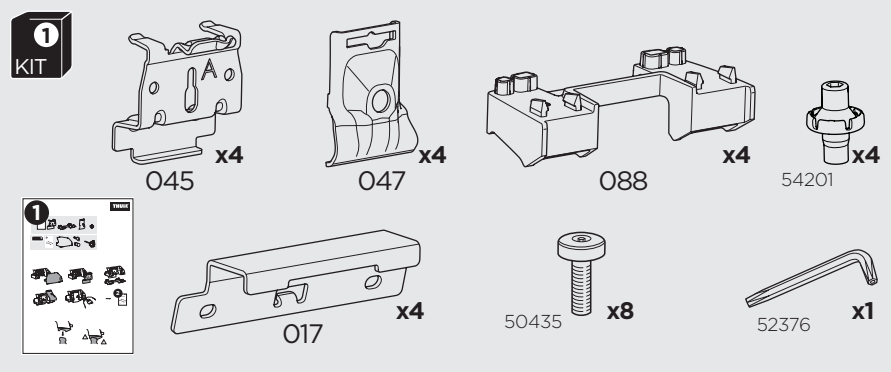

1

Kit 186141 CHEVROLET Trailblazer, 5-dr SUV, 21-

ISO 11154-E
THULE
GUARANTEE
THULE.COM

This kit is only for vehicles with flush railing.

1 KIT + **2** FOOT PACK

1

Evo

Edge

2

3

4

5

2 THULE

> Instructions

2