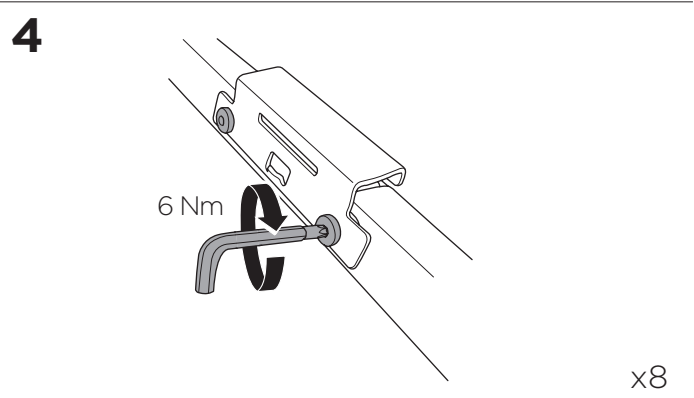

1

Kit 186141 CHEVROLET Trailblazer, 5-dr SUV, 21-

ISO 11154-E
THULE
GUARANTEE
THULE.COM

This kit is only for vehicles with flush railing.

1 KIT + **2** FOOT PACK

1

Evo

Edge