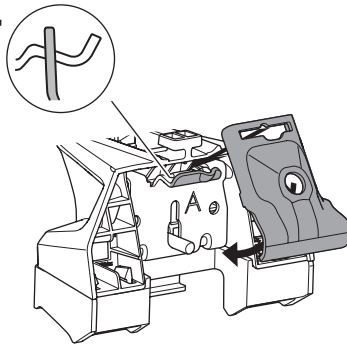

1 KIT + **2** FOOT PACK

1

Evo

Edge

2

3

4

5

2 THULE

> Instructions

2