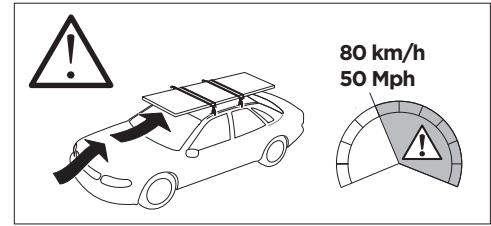

1

Kit 186141 CHEVROLET Trailblazer, 5-dr SUV, 21-

ISO 11154-E
THULE
GUARANTEE
THULE.COM

This kit is only for vehicles with flush railing.

1 KIT + **2** FOOT PACK

1

Evo

Edge