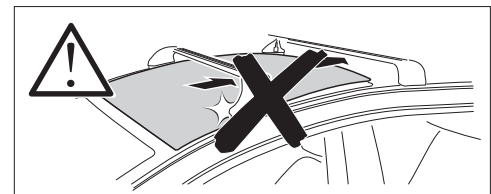

1

Kit 186223

MG QS, 5-dr SUV, 25-

ISO 11154-E

This kit is only for vehicles with flush railing.

1 KIT

Safety

090 x4   178 x4   022 x4   Spare Part 54201 x4

Max: 75 kg / 165 lbs

Max 130 km/h / 80 Mph

2 FOOT PACK

> Instructions

4 Nm x1

80 km/h / 50 Mph