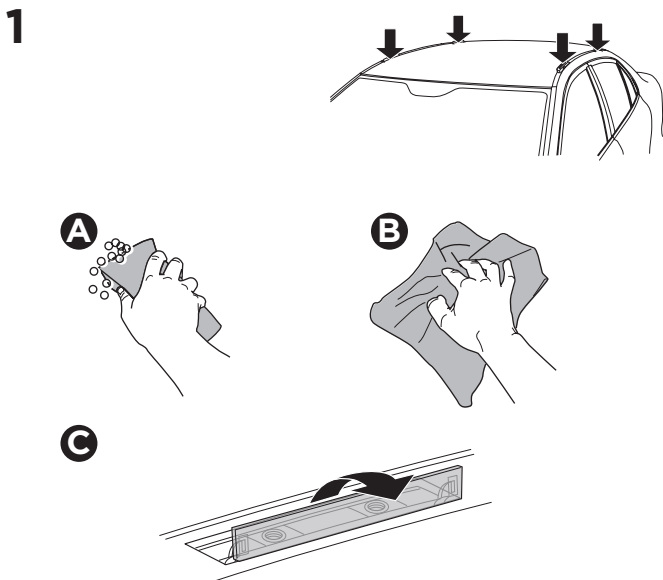

1

Kit 187114

SUBARU Legacy V, 5-dr Estate, 09-14

ISO 11154-E

This kit is only for vehicles with fixpoint mounting.

3

4

5