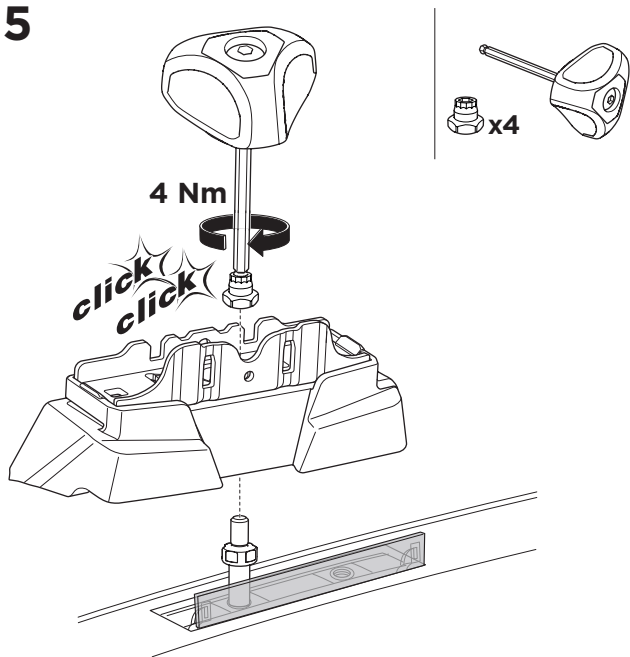

1

Kit 187114

SUBARU Legacy V, 5-dr Estate, 09-14

ISO 11154-E

This kit is only for vehicles with fixpoint mounting.

3

4

5