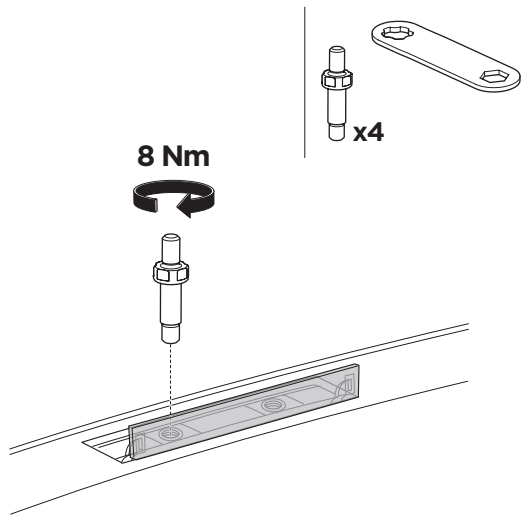

1

Kit 187114

SUBARU Legacy V, 5-dr Estate, 09-14

ISO 11154-E

This kit is only for vehicles with fixpoint mounting.

3

4

5