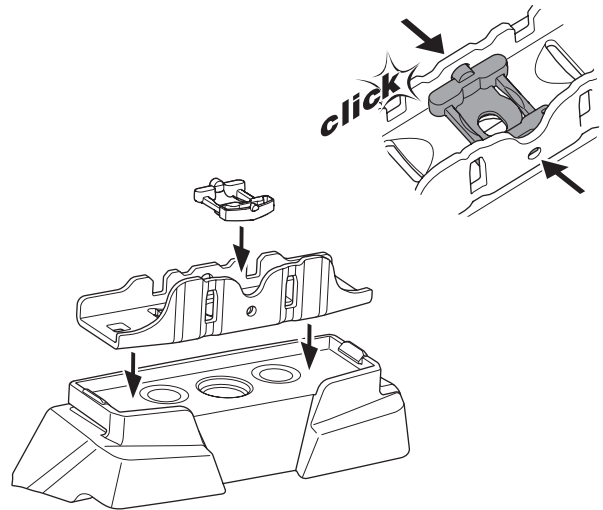

1

Kit 187114

SUBARU Legacy V, 5-dr Estate, 09-14

ISO 11154-E

This kit is only for vehicles with fixpoint mounting.

3

4

5