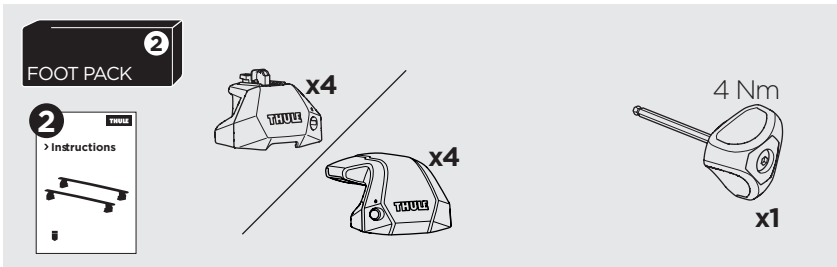

1

Kit 187114

SUBARU Legacy V, 5-dr Estate, 09-14

ISO 11154-E

This kit is only for vehicles with fixpoint mounting.

3

4

5