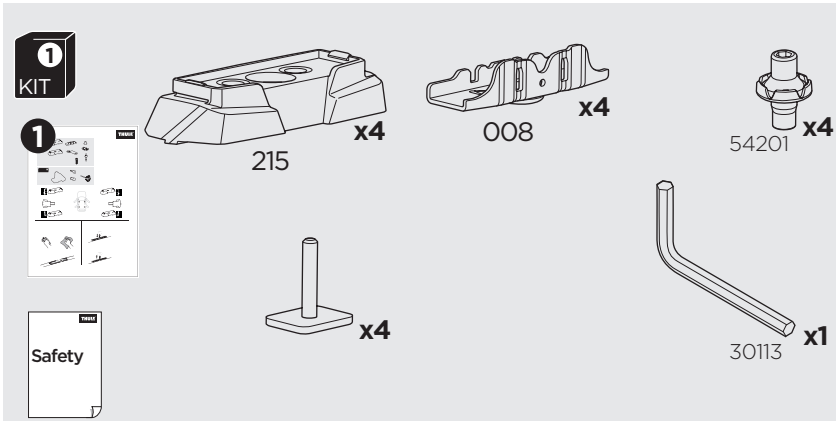

1

Kit 187062

MERCEDES Vito, 4-dr Van, 96-03, 04-14
 MERCEDES V-Class Marco Polo, 4-dr Bus, 14-

ISO 11154-E

This kit is only for vehicles with T-Profile.

1

2

3