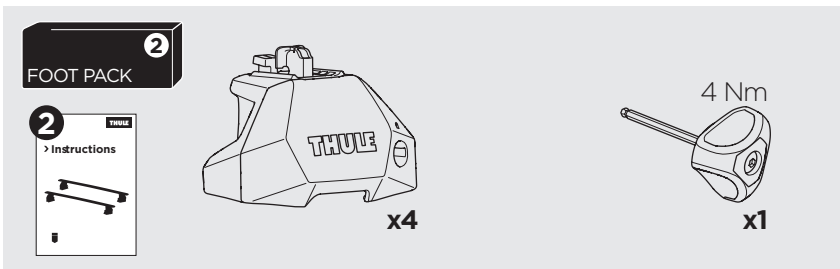

1

Kit 187062

MERCEDES Vito, 4-dr Van, 96-03, 04-14
 MERCEDES V-Class Marco Polo, 4-dr Bus, 14-

ISO 11154-E

This kit is only for vehicles with T-Profile.

1

2

3