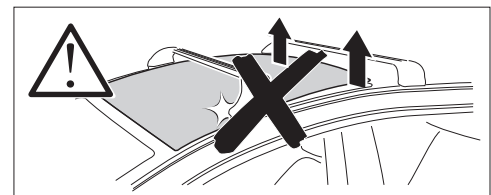

1

Kit 186045

AUDI Q5, 5-dr SUV, 17-25, 25-
AUDI Q5 Sportback, 5-dr SUV, 21-25

ISO 11154-E

This kit is only for vehicles with flush railing.

1 KIT

032 x4 037 x4 032 x4 Spare Part 54201 x4

Max: 75 kg / 165 lbs

Max 130 km/h 80 Mph

2 FOOT PACK

4 Nm x4 x1

80 km/h 50 Mph

1 KIT + **2 FOOT PACK**

1 Evo Edge

2

3