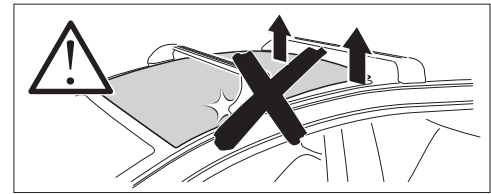

1

Kit 186045

AUDI Q5, 5-dr SUV, 17-25, 25-
 AUDI Q5L, 5-dr SUV, 18-
 AUDI Q5 Sportback, 5-dr SUV, 21-25

ISO 11154-E

This kit is only for vehicles with flush railing.

1 KIT

032 x4 037 x4 032 x4 Spare Part 54201 x4

Max: 75 kg / 165 lbs

Max 130 km/h 80 Mph

2 FOOT PACK

Instructions THULE 4 Nm x1

80 km/h 50 Mph

1 KIT + **2 FOOT PACK**

1 Evo Edge

2