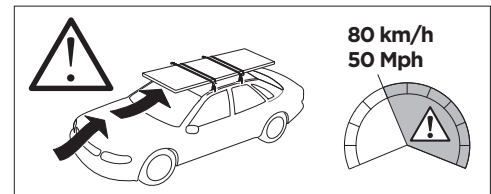

1

Kit 186038

BMW X1, 5-dr SUV, 09-15 / *11-16

ISO 11154-E

*North America

This kit is only for vehicles with flush railing.

1

Evo