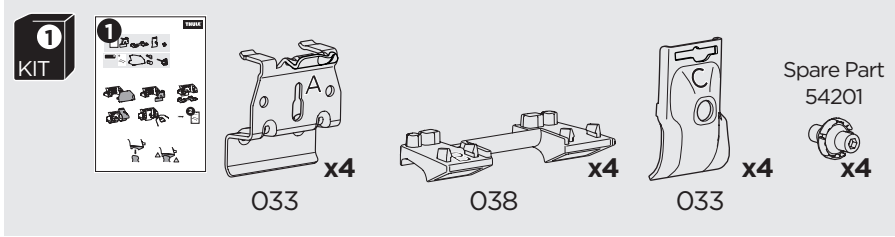

1

Kit 186038

BMW X1, 5-dr SUV, 09-15 / *11-16

ISO 11154-E

*North America

This kit is only for vehicles with flush railing.

1

Evo