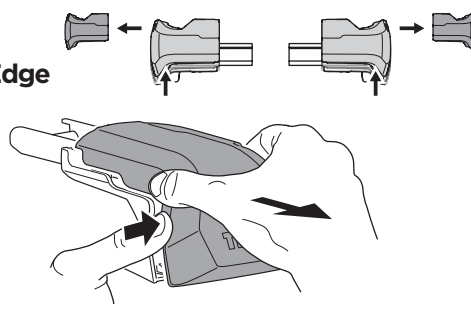

1

Kit 186038

BMW X1, 5-dr SUV, 09-15 / *11-16

ISO 11154-E

*North America

This kit is only for vehicles with flush railing.

1

Evo

Edge

2

3

4

5

2