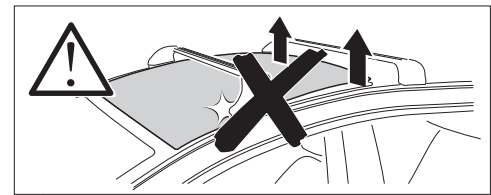

1

Kit 186010

VOLVO EX40, 5-dr SUV, 24-
VOLVO V60, 5-dr Estate, 19-
VOLVO V60 Cross Country, 5-dr Estate, 19-
VOLVO V90, 5-dr Estate, 16-

VOLVO V90 Cross Country, 5-dr Estate, 17-
VOLVO XC40, 5-dr SUV, 18-

ISO 11154-E

This kit is only for vehicles with flush railing.

1 KIT

O35 x4   009 x4   009 x4   Spare Part 54201 x4

Max: 75 kg / 165 lbs

Max 130 km/h / 80 Mph

2 FOOT PACK

x4   x2   x4   4 Nm   x1

80 km/h / 50 Mph

1 KIT + **2 FOOT PACK**

1

Evo   Edge

2

3

4

5

2

!

THULE WingBar Edge