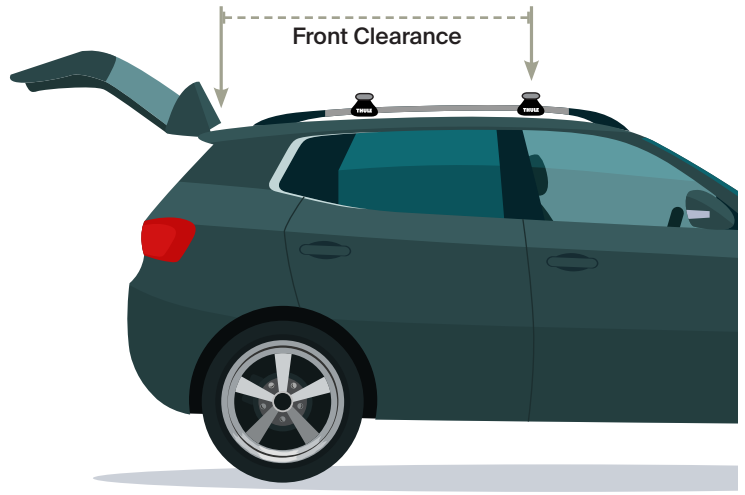

Roof box hatch door clearance

To determine which cargo boxes fit your vehicle without contacting your hatch, measure from the center of your vehicle's front roof rack crossbar to the point where the roof meets the hatch. Compare this number to the "Front Clearance" dimensions below. If your vehicle measures more than the number listed, that cargo box will fit your vehicle without contacting your hatch.

Note: Some roof racks feature adjustable position crossbars. Moving the crossbars forward on the vehicle will increase the number of cargo boxes that fit without contacting the hatch. If you're unsure whether your vehicle's crossbars can be re-positioned, see your vehicle or roof rack manufacturer for assistance.