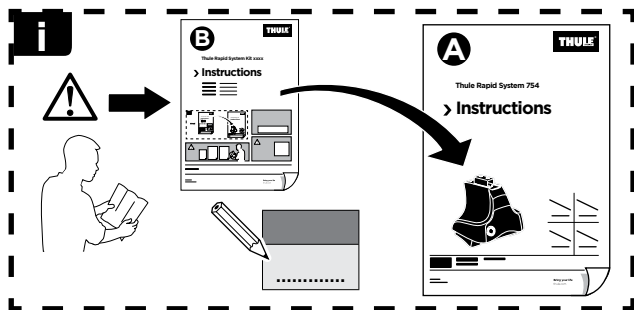

Thule Rapid System Kit 1874

> Instructions

HONDA Accord, 4-dr Sedan, 18-

ISO 11154-E

141874

C.20180130

519-1874-01

Bring your life