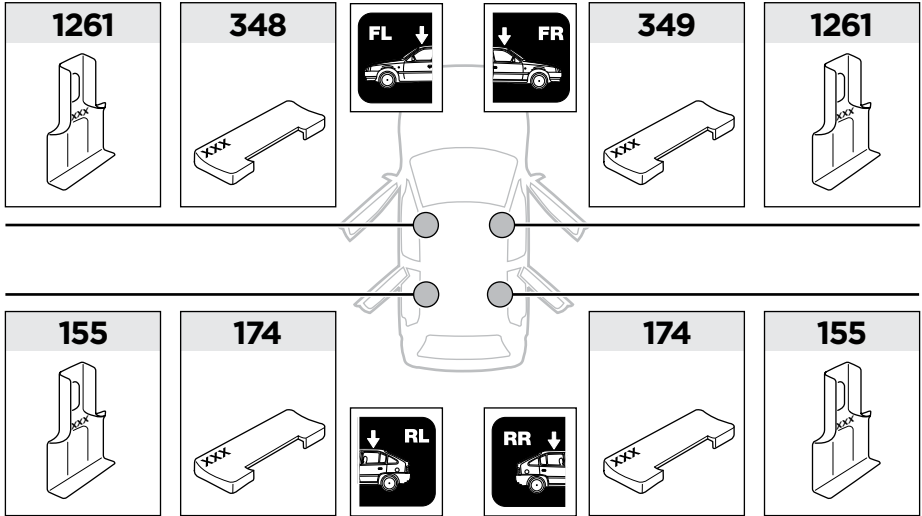

1

	X (scale)	X (mm)	X (inch)
HONDA Accord, 4-dr Sedan, 18-	41	1061	41 ³ / ₄

	Y (scale)	Y (mm)	Y (inch)
HONDA Accord, 4-dr Sedan, 18-	42,5	1076	42 ³ / ₈

2

HONDA Accord, 4-dr Sedan, 18-

3

	W (mm)	Z (mm)	W (inch)	Z (inch)
HONDA Accord, 4-dr Sedan, 18-	275	700	10 7/8	27 1/2