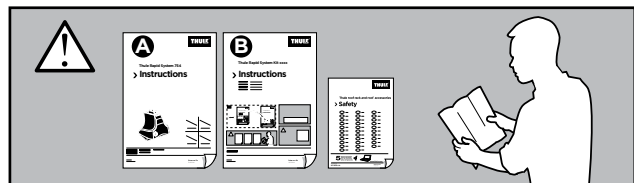

Thule Rapid System Kit 1874

> Instructions

HONDA Accord, 4-dr Sedan, 18-

ISO 11154-E

141874

C.20180130

519-1874-01

Bring your life