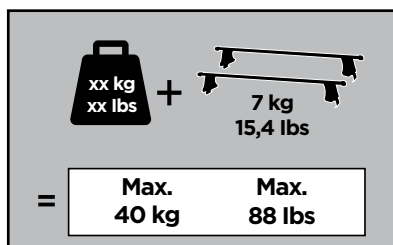

ISO 11154-E

141874

C.20180130

519-1874-01

Bring your life

thule.com