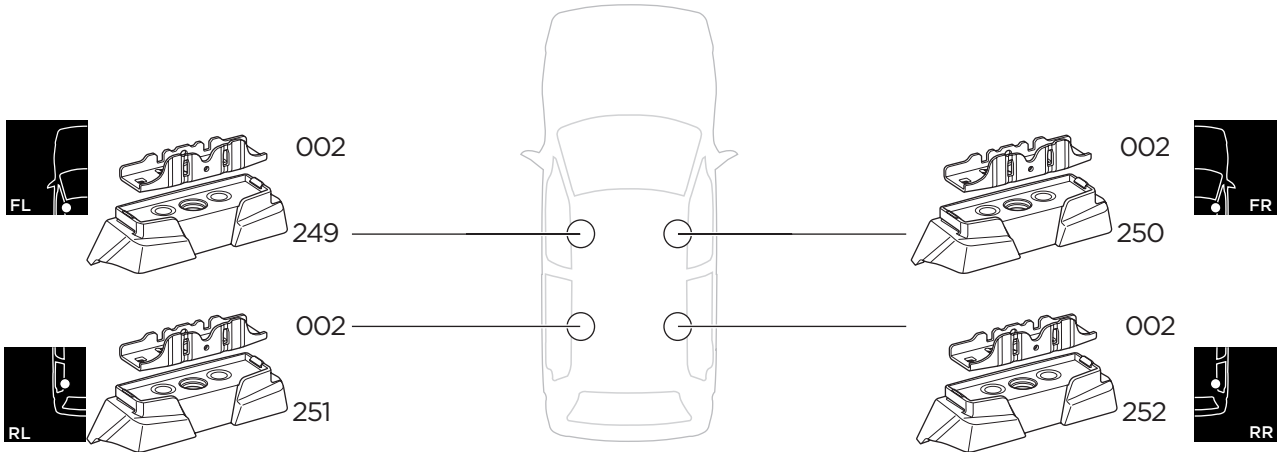

1

Kit 187141

MAZDA 5, 5-dr MPV, 04-11, 11-18
 MAZDA Biate, 5-dr MPV, 08-18
 MAZDA Premacy, 5-dr MPV, 04-17
 MAZDA Lafesta Highway Star, 5-dr MPV, 11-18

ISO 11154-E

This kit is only for vehicles with fixpoint mounting.

1 KIT

2 FOOT PACK

1

2

3

4

5