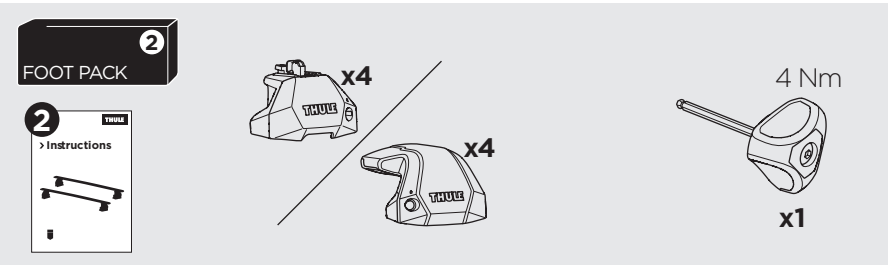

1

Kit 186130

CHEVROLET Suburban, 5-dr SUV, 15-20
 CHEVROLET Tahoe, 5-dr SUV, 15-20
 CHEVROLET Trailblazer, 5-dr SUV, 13- / *12-20
 GMC Yukon, 5-dr SUV, 15-20

*North America

GMC Yukon Denali, 5-dr SUV, 15-20
 GMC Yukon XL, 5-dr SUV, 15-20
 HOLDEN Colorado 7, 5-dr SUV, 12-16
 HOLDEN Trailblazer, 5-dr SUV, 17-20

ISO 11154-E

This kit is only for vehicles with flush railing.

1 KIT + **2** FOOT PACK

1

Evo

Edge

2

3