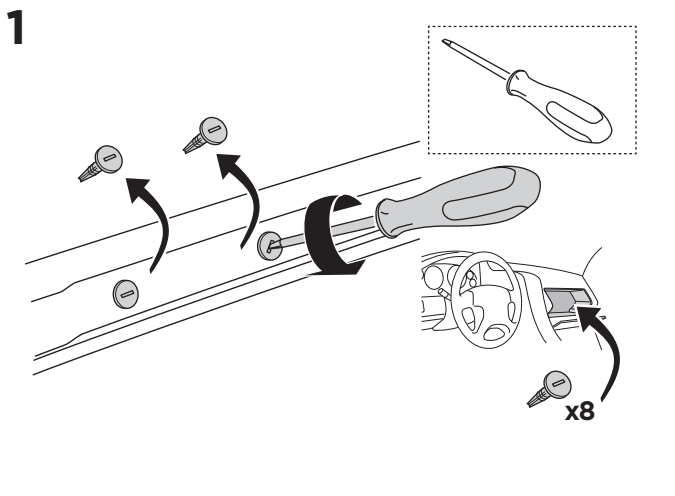

1

Kit 186130

CHEVROLET Suburban, 5-dr SUV, 15-20
 CHEVROLET Tahoe, 5-dr SUV, 15-20
 CHEVROLET Trailblazer, 5-dr SUV, 13- / *12-20
 GMC Yukon, 5-dr SUV, 15-20

*North America

GMC Yukon Denali, 5-dr SUV, 15-20
 GMC Yukon XL, 5-dr SUV, 15-20
 HOLDEN Colorado 7, 5-dr SUV, 12-16
 HOLDEN Trailblazer, 5-dr SUV, 17-20

ISO 11154-E

This kit is only for vehicles with flush railing.

1 KIT + **2** FOOT PACK

1

Evo

Edge

2

3