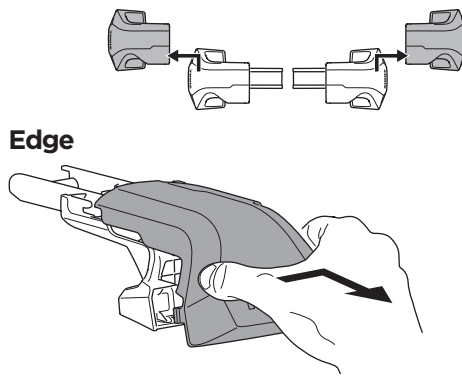

ISO 11154-E

This kit is only for vehicles with flush railing.

1 KIT + **2** FOOT PACK

1

Evo

Edge

2

3