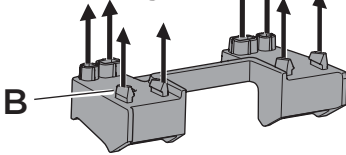

ISO 11154-E

This kit is only for vehicles with flush railing.

1 KIT + **2** FOOT PACK

1

Evo

Edge

2

3