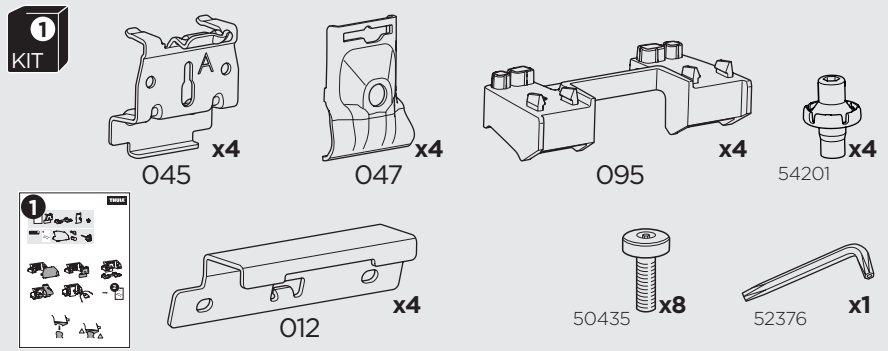

1

Kit 186130

CHEVROLET Suburban, 5-dr SUV, 15-20
 CHEVROLET Tahoe, 5-dr SUV, 15-20
 CHEVROLET Trailblazer, 5-dr SUV, 13- / *12-20
 GMC Yukon, 5-dr SUV, 15-20

*North America

GMC Yukon Denali, 5-dr SUV, 15-20
 GMC Yukon XL, 5-dr SUV, 15-20
 HOLDEN Colorado 7, 5-dr SUV, 12-16
 HOLDEN Trailblazer, 5-dr SUV, 17-20

ISO 11154-E

This kit is only for vehicles with flush railing.

1 KIT + **2** FOOT PACK

1

Evo

Edge

2

3