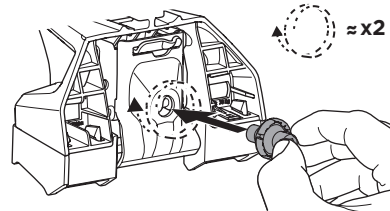

1 KIT + **2** FOOT PACK

1

Evo

Edge

2

3

4

5

2 THULE

> Instructions

2