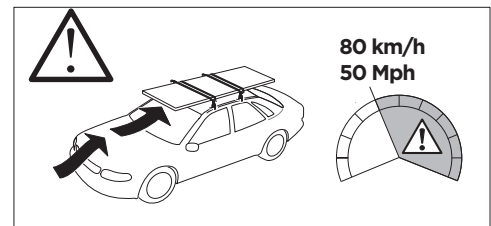

ISO 11154-E

This kit is only for vehicles with flush railing.

1 KIT + **2** FOOT PACK

1

Evo

Edge

2

3