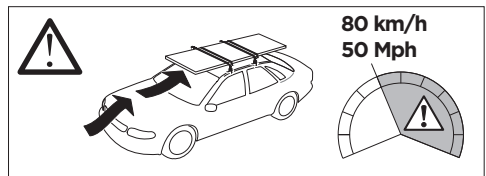

Kit 186082

JEEP Compass, 5-dr SUV, 17-25

This kit is only for vehicles with flush railing.

ISO 11154-E

Bring your life

thule.com

5560432003

i