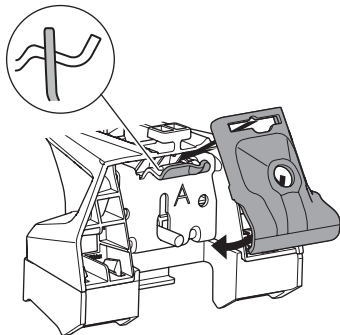

4

5

2

THULE

> Instructions

2

i