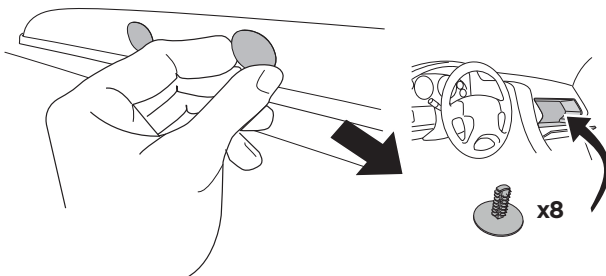

i

045

108

047

045

108

047

045

109

047

045

109

047

1

x4

x8

x1

x8