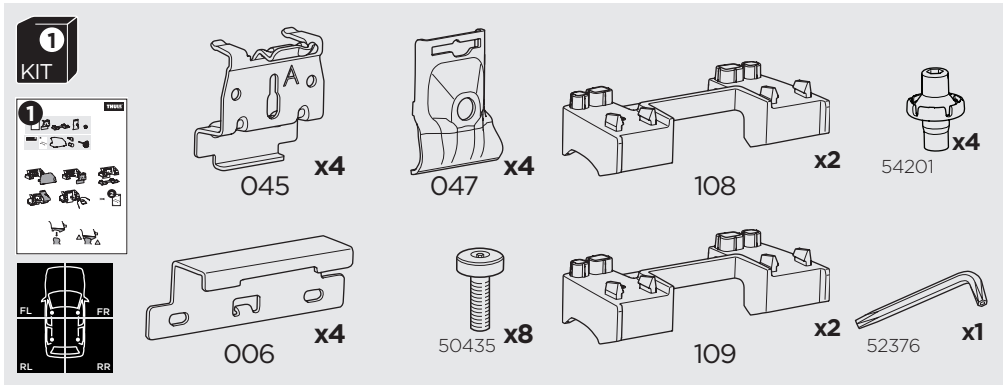

Kit 186082

JEEP Compass, 5-dr SUV, 17-25

This kit is only for vehicles with flush railing.

ISO 11154-E

Bring your life

thule.com

5560432003

i