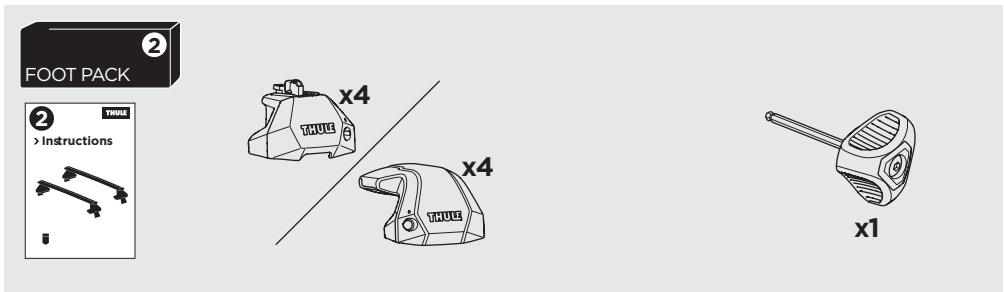

Kit 186082

JEEP Compass, 5-dr SUV, 17-25

This kit is only for vehicles with flush railing.

ISO 11154-E

Bring your life

thule.com

5560432003

i