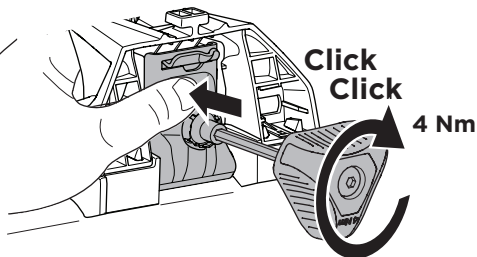

4

5

2

THULE

> Instructions

2

i