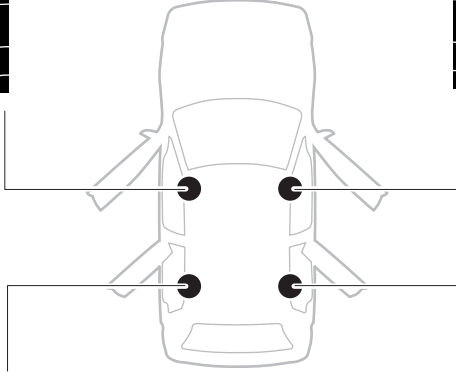

i

045

108

047

045

108

047