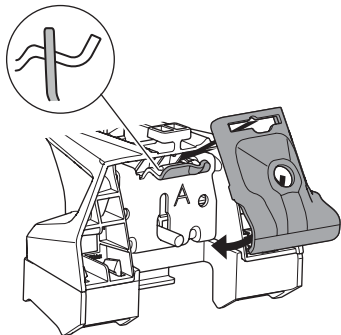

4

5

2

THULE

> Instructions

2

i