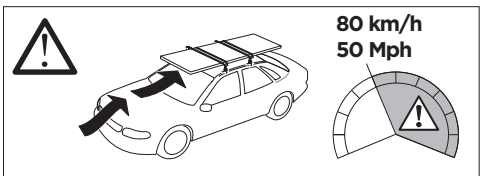

1

Kit 186082

JEEP Compass, 5-dr SUV, 17-

This kit is only for vehicles with flush railing.

ISO 11154-E

Bring your life
thule.com

5560432002

i