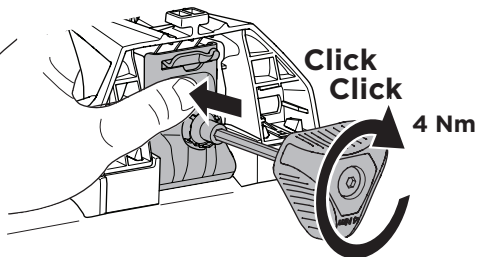

4

5

2

THULE

> Instructions

2

i