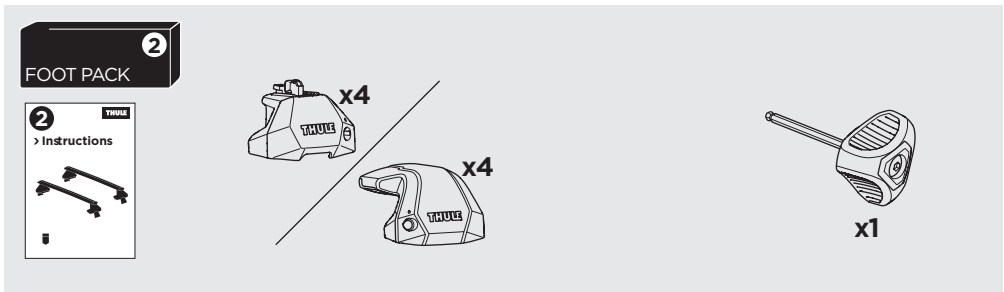

1

Kit 186082

JEEP Compass, 5-dr SUV, 17-

This kit is only for vehicles with flush railing.

ISO 11154-E

Bring your life
thule.com

5560432002

i