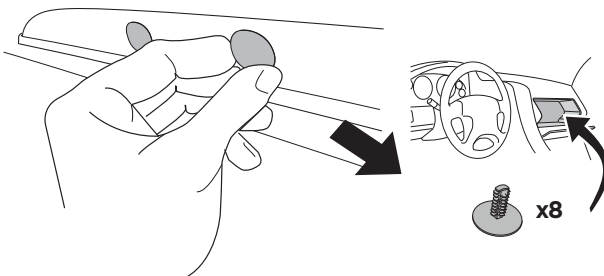

i

045

108

047

045

108

047

FL

FR

Edge L

Edge R

RL

RR

045

109

047

045

109

047

1

x4

x8

x1

x8