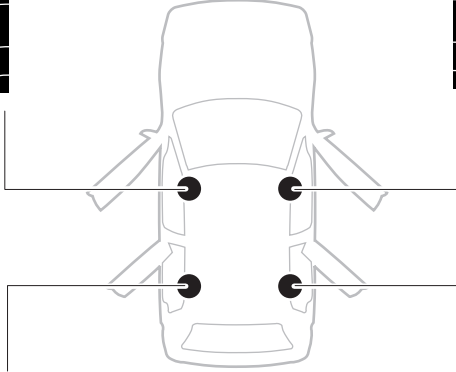

i

045

108

047

045

108

047

FL

FR

Edge L

Edge R

RL

RR

045

109

047

045

109

047

1

x4

x8

x1

x8