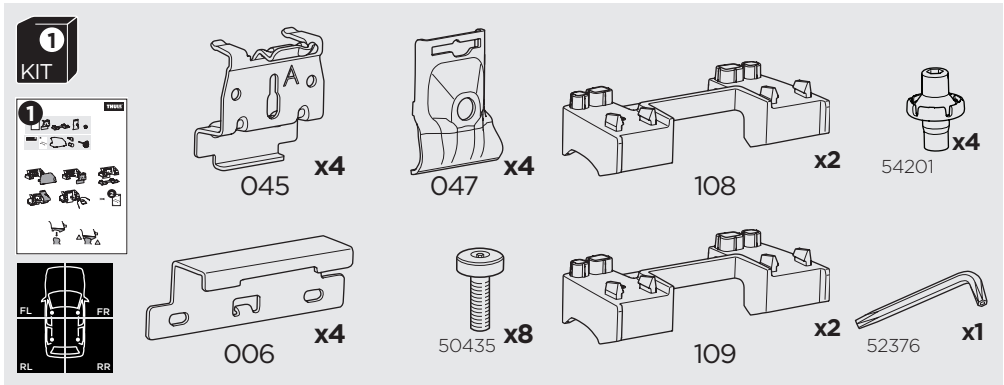

1

Kit 186082

JEEP Compass, 5-dr SUV, 17-

This kit is only for vehicles with flush railing.

ISO 11154-E

Bring your life
thule.com

5560432002

i