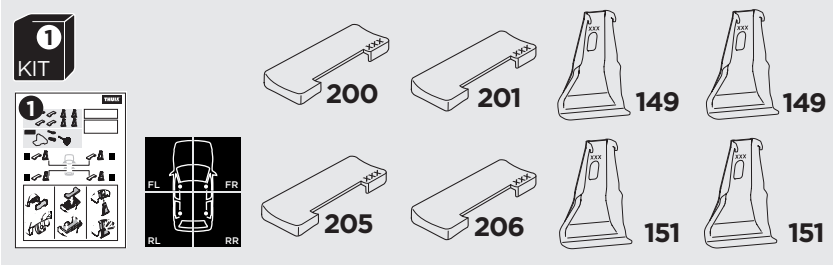

# 1

## Kit 145043

HONDA Civic, 5-dr Hatchback, 17-21 (Without glassroof)

ISO 11154-E

THULE WingBar Evo	THULE WingBar Edge	THULE WingBar	THULE SquareBar Evo	<b>Evo X (scale)</b>	<b>Edge X (scale)</b>
<b>HONDA Civic, 5-dr Hatchback, 17-21 (Without glassroof)</b>				<b>40,5</b>	<b>P</b>
THULE ProBar Evo	THULE SlideBar Evo				<b>X (mm/inch)</b>
<b>HONDA Civic, 5-dr Hatchback, 17-21 (Without glassroof)</b>				<b>1056 mm / 41 5/8"</b>	

THULE WingBar Evo	THULE WingBar Edge	THULE WingBar	THULE SquareBar Evo	<b>Evo Y (scale)</b>	<b>Edge Y (scale)</b>
<b>HONDA Civic, 5-dr Hatchback, 17-21 (Without glassroof)</b>				<b>36,5</b>	<b>F</b>
THULE ProBar Evo	THULE SlideBar Evo				<b>Y (mm/inch)</b>
<b>HONDA Civic, 5-dr Hatchback, 17-21 (Without glassroof)</b>				<b>1016 mm / 40"</b>	

	<b>W (mm/inch)</b>	<b>Z (mm/inch)</b>
<b>HONDA Civic, 5-dr Hatchback, 17-21 (Without glassroof)</b>	<b>680 mm / 26 3/4"</b>	<b>200 mm / 7 7/8"</b>