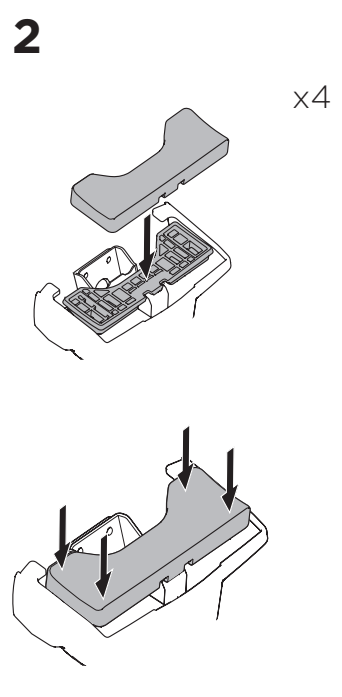

## Kit 145043

HONDA Civic, 5-dr Hatchback, 17-21 (Without glassroof)

ISO 11154-E

THULE WingBar Evo	THULE WingBar Edge	THULE WingBar	THULE SquareBar Evo	<b>Evo X (scale)</b>	<b>Edge X (scale)</b>
<b>HONDA Civic, 5-dr Hatchback, 17-21 (Without glassroof)</b>				<b>40,5</b>	<b>P</b>
THULE ProBar Evo	THULE SlideBar Evo				<b>X (mm/inch)</b>
<b>HONDA Civic, 5-dr Hatchback, 17-21 (Without glassroof)</b>				<b>1056 mm / 41 5/8"</b>	

THULE WingBar Evo	THULE WingBar Edge	THULE WingBar	THULE SquareBar Evo	<b>Evo Y (scale)</b>	<b>Edge Y (scale)</b>
<b>HONDA Civic, 5-dr Hatchback, 17-21 (Without glassroof)</b>				<b>36,5</b>	<b>F</b>
THULE ProBar Evo	THULE SlideBar Evo				<b>Y (mm/inch)</b>
<b>HONDA Civic, 5-dr Hatchback, 17-21 (Without glassroof)</b>				<b>1016 mm / 40"</b>	

	<b>W (mm/inch)</b>	<b>Z (mm/inch)</b>
<b>HONDA Civic, 5-dr Hatchback, 17-21 (Without glassroof)</b>	<b>680 mm / 26 3/4"</b>	<b>200 mm / 7 7/8"</b>