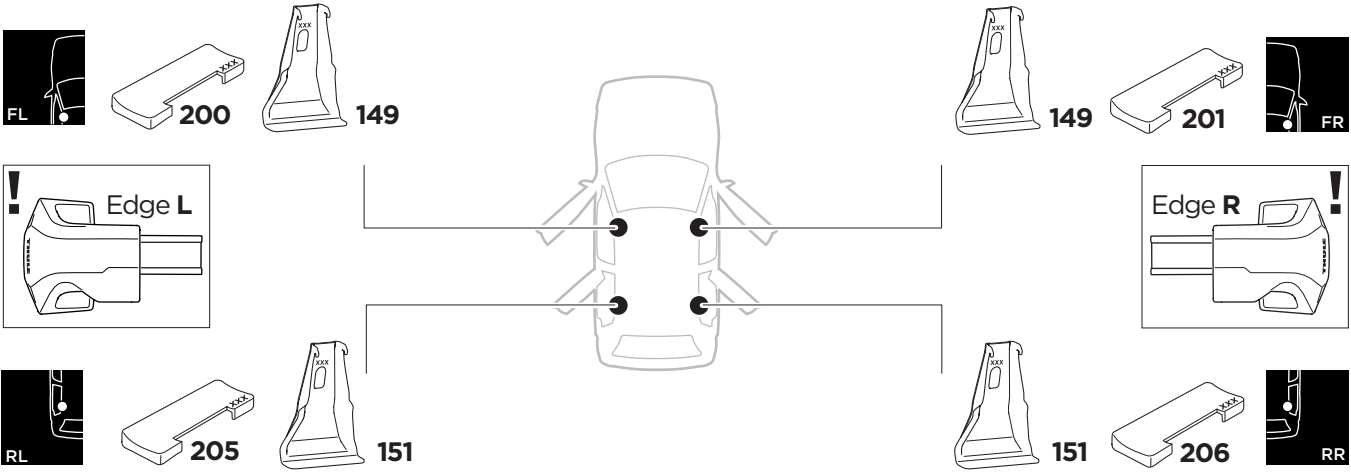

## Kit 145043

HONDA Civic, 5-dr Hatchback, 17-21 (Without glassroof)

ISO 11154-E

THULE WingBar Evo	THULE WingBar Edge	THULE WingBar	THULE SquareBar Evo	<b>Evo X (scale)</b>	<b>Edge X (scale)</b>
<b>HONDA Civic, 5-dr Hatchback, 17-21 (Without glassroof)</b>				<b>40,5</b>	<b>P</b>
THULE ProBar Evo	THULE SlideBar Evo				<b>X (mm/inch)</b>
<b>HONDA Civic, 5-dr Hatchback, 17-21 (Without glassroof)</b>				<b>1056 mm / 41 5/8"</b>	

THULE WingBar Evo	THULE WingBar Edge	THULE WingBar	THULE SquareBar Evo	<b>Evo Y (scale)</b>	<b>Edge Y (scale)</b>
<b>HONDA Civic, 5-dr Hatchback, 17-21 (Without glassroof)</b>				<b>36,5</b>	<b>F</b>
THULE ProBar Evo	THULE SlideBar Evo				<b>Y (mm/inch)</b>
<b>HONDA Civic, 5-dr Hatchback, 17-21 (Without glassroof)</b>				<b>1016 mm / 40"</b>	

	<b>W (mm/inch)</b>	<b>Z (mm/inch)</b>
<b>HONDA Civic, 5-dr Hatchback, 17-21 (Without glassroof)</b>	<b>680 mm / 26 3/4"</b>	<b>200 mm / 7 7/8"</b>