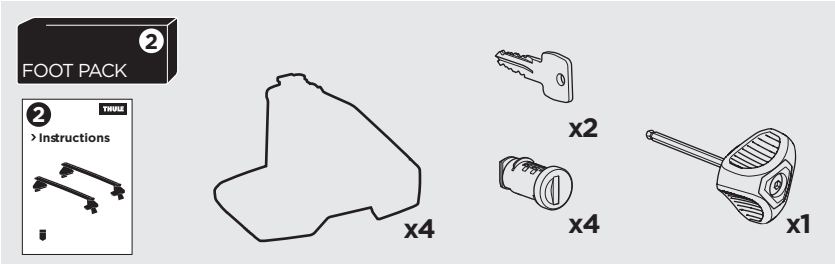

1

Kit 145132

TOYOTA Vitz (XP130), 5-dr Hatchback, 10-20
 TOYOTA Yaris (XP130), 5-dr Hatchback, 12-20

ISO 11154-E

5560699001

Bring your life
 thule.com

THULE WingBar Evo	THULE WingBar Edge	THULE WingBar	THULE SquareBar Evo	Evo X (scale)	Edge X (scale)
TOYOTA Vitz (XP130), 5-dr Hatchback, 10-20				30,5	R
TOYOTA Yaris (XP130), 5-dr Hatchback, 12-20				30,5	R

THULE ProBar Evo	THULE SlideBar Evo			X (mm/inch)	
TOYOTA Vitz (XP130), 5-dr Hatchback, 10-20				956 mm / 37 5/8"	
TOYOTA Yaris (XP130), 5-dr Hatchback, 12-20				956 mm / 37 5/8"	

THULE WingBar Evo	THULE WingBar Edge	THULE WingBar	THULE SquareBar Evo	Evo Y (scale)	Edge Y (scale)
TOYOTA Vitz (XP130), 5-dr Hatchback, 10-20				26	I
TOYOTA Yaris (XP130), 5-dr Hatchback, 12-20				26	I

THULE ProBar Evo	THULE SlideBar Evo			Y (mm/inch)	
TOYOTA Vitz (XP130), 5-dr Hatchback, 10-20				911 mm / 35 7/8"	
TOYOTA Yaris (XP130), 5-dr Hatchback, 12-20				911 mm / 35 7/8"	

	W (mm/inch)	Z (mm/inch)
TOYOTA Vitz (XP130), 5-dr Hatchback, 10-20	710 mm / 28"	180 mm / 7 1/8"
TOYOTA Yaris (XP130), 5-dr Hatchback, 12-20	710 mm / 28"	180 mm / 7 1/8"