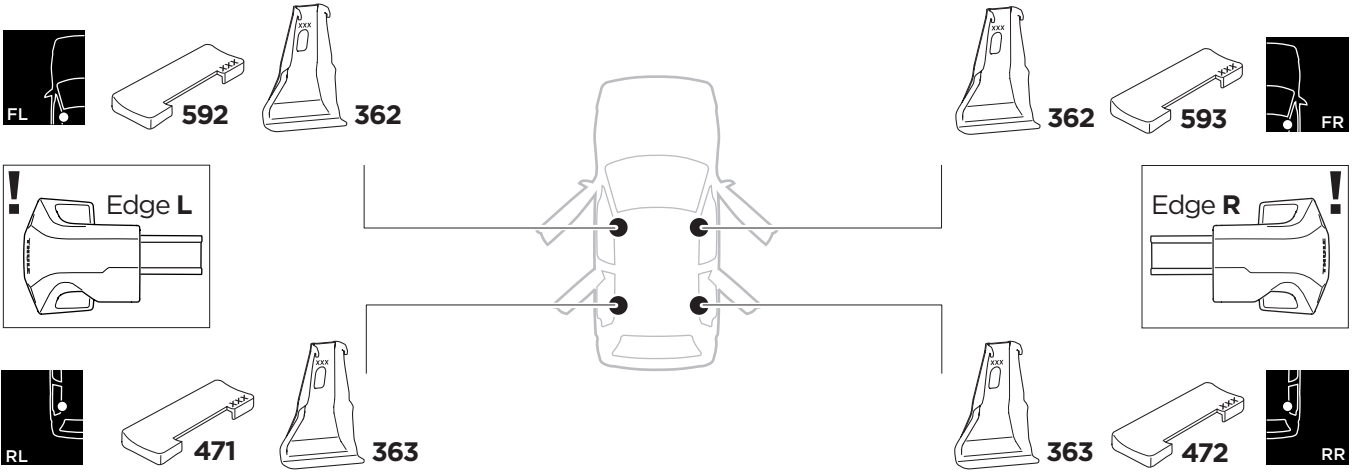

1

Kit 145132

TOYOTA Vitz (XP130), 5-dr Hatchback, 10-20
 TOYOTA Yaris (XP130), 5-dr Hatchback, 12-20

ISO 11154-E

5560699001

Bring your life
 thule.com

THULE WingBar Evo	THULE WingBar Edge	THULE WingBar	THULE SquareBar Evo	Evo X (scale)	Edge X (scale)
TOYOTA Vitz (XP130), 5-dr Hatchback, 10-20				30,5	R
TOYOTA Yaris (XP130), 5-dr Hatchback, 12-20				30,5	R

THULE ProBar Evo	THULE SlideBar Evo			X (mm/inch)	
TOYOTA Vitz (XP130), 5-dr Hatchback, 10-20				956 mm / 37 5/8"	
TOYOTA Yaris (XP130), 5-dr Hatchback, 12-20				956 mm / 37 5/8"	

THULE WingBar Evo	THULE WingBar Edge	THULE WingBar	THULE SquareBar Evo	Evo Y (scale)	Edge Y (scale)
TOYOTA Vitz (XP130), 5-dr Hatchback, 10-20				26	I
TOYOTA Yaris (XP130), 5-dr Hatchback, 12-20				26	I

THULE ProBar Evo	THULE SlideBar Evo			Y (mm/inch)	
TOYOTA Vitz (XP130), 5-dr Hatchback, 10-20				911 mm / 35 7/8"	
TOYOTA Yaris (XP130), 5-dr Hatchback, 12-20				911 mm / 35 7/8"	

	W (mm/inch)	Z (mm/inch)
TOYOTA Vitz (XP130), 5-dr Hatchback, 10-20	710 mm / 28"	180 mm / 7 1/8"
TOYOTA Yaris (XP130), 5-dr Hatchback, 12-20	710 mm / 28"	180 mm / 7 1/8"