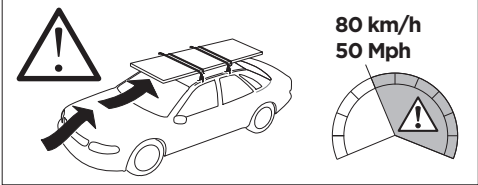

1

Kit 145132

TOYOTA Vitz (XP130), 5-dr Hatchback, 10-20
 TOYOTA Yaris (XP130), 5-dr Hatchback, 12-20

ISO 11154-E

5560699001

Bring your life
 thule.com

THULE WingBar Evo	THULE WingBar Edge	THULE WingBar	THULE SquareBar Evo	Evo X (scale)	Edge X (scale)
TOYOTA Vitz (XP130), 5-dr Hatchback, 10-20				30,5	R
TOYOTA Yaris (XP130), 5-dr Hatchback, 12-20				30,5	R