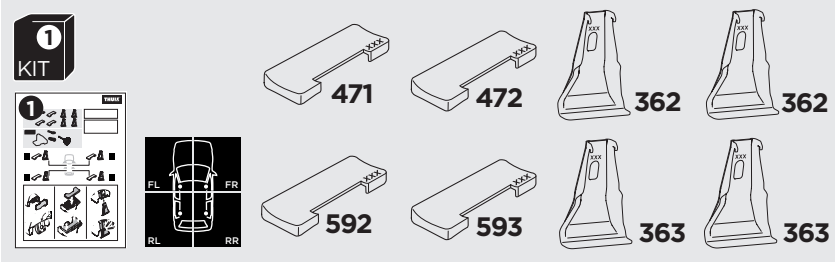

1

Kit 145132

TOYOTA Vitz (XP130), 5-dr Hatchback, 10-20
 TOYOTA Yaris (XP130), 5-dr Hatchback, 12-20

ISO 11154-E

5560699001

Bring your life
 thule.com

THULE WingBar Evo	THULE WingBar Edge	THULE WingBar	THULE SquareBar Evo	Evo X (scale)	Edge X (scale)
TOYOTA Vitz (XP130), 5-dr Hatchback, 10-20				30,5	R
TOYOTA Yaris (XP130), 5-dr Hatchback, 12-20				30,5	R

THULE ProBar Evo	THULE SlideBar Evo			X (mm/inch)	
TOYOTA Vitz (XP130), 5-dr Hatchback, 10-20				956 mm / 37 5/8"	
TOYOTA Yaris (XP130), 5-dr Hatchback, 12-20				956 mm / 37 5/8"	

THULE WingBar Evo	THULE WingBar Edge	THULE WingBar	THULE SquareBar Evo	Evo Y (scale)	Edge Y (scale)
TOYOTA Vitz (XP130), 5-dr Hatchback, 10-20				26	I
TOYOTA Yaris (XP130), 5-dr Hatchback, 12-20				26	I

THULE ProBar Evo	THULE SlideBar Evo			Y (mm/inch)	
TOYOTA Vitz (XP130), 5-dr Hatchback, 10-20				911 mm / 35 7/8"	
TOYOTA Yaris (XP130), 5-dr Hatchback, 12-20				911 mm / 35 7/8"	

	W (mm/inch)	Z (mm/inch)
TOYOTA Vitz (XP130), 5-dr Hatchback, 10-20	710 mm / 28"	180 mm / 7 1/8"
TOYOTA Yaris (XP130), 5-dr Hatchback, 12-20	710 mm / 28"	180 mm / 7 1/8"