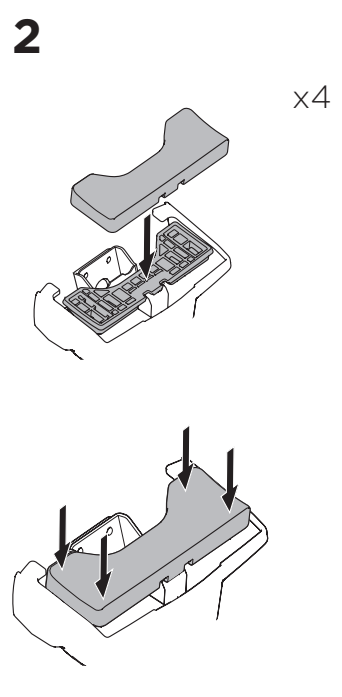

1

Kit 145132

TOYOTA Vitz (XP130), 5-dr Hatchback, 10-20
 TOYOTA Yaris (XP130), 5-dr Hatchback, 12-20

ISO 11154-E

5560699001

Bring your life
 thule.com

THULE WingBar Evo	THULE WingBar Edge	THULE WingBar	THULE SquareBar Evo	Evo X (scale)	Edge X (scale)
TOYOTA Vitz (XP130), 5-dr Hatchback, 10-20				30,5	R
TOYOTA Yaris (XP130), 5-dr Hatchback, 12-20				30,5	R

THULE ProBar Evo	THULE SlideBar Evo			X (mm/inch)	
TOYOTA Vitz (XP130), 5-dr Hatchback, 10-20				956 mm / 37 5/8"	
TOYOTA Yaris (XP130), 5-dr Hatchback, 12-20				956 mm / 37 5/8"	

THULE WingBar Evo	THULE WingBar Edge	THULE WingBar	THULE SquareBar Evo	Evo Y (scale)	Edge Y (scale)
TOYOTA Vitz (XP130), 5-dr Hatchback, 10-20				26	I
TOYOTA Yaris (XP130), 5-dr Hatchback, 12-20				26	I

THULE ProBar Evo	THULE SlideBar Evo			Y (mm/inch)	
TOYOTA Vitz (XP130), 5-dr Hatchback, 10-20				911 mm / 35 7/8"	
TOYOTA Yaris (XP130), 5-dr Hatchback, 12-20				911 mm / 35 7/8"	

	W (mm/inch)	Z (mm/inch)
TOYOTA Vitz (XP130), 5-dr Hatchback, 10-20	710 mm / 28"	180 mm / 7 1/8"
TOYOTA Yaris (XP130), 5-dr Hatchback, 12-20	710 mm / 28"	180 mm / 7 1/8"