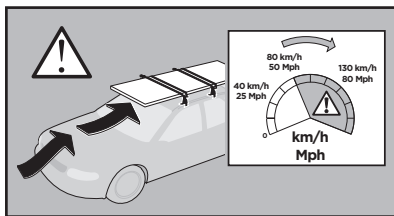

# > Instructions

MERCEDES EQC, 5-dr SUV, 20-

This kit is only for vehicles with fixpoint mounting.

ISO 11154-E

183178

C.20200804  
5560309001

Bring your life  
thule.com

**2****A****B****A**