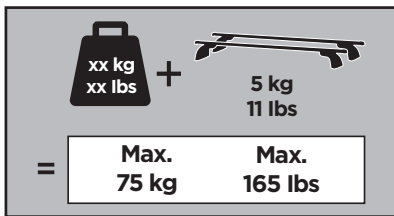

# > Instructions

MERCEDES EQC, 5-dr SUV, 20-

This kit is only for vehicles with fixpoint mounting.

ISO 11154-E

183178

C.20200804  
5560309001

Bring your life  
thule.com

**2****A****B****A**