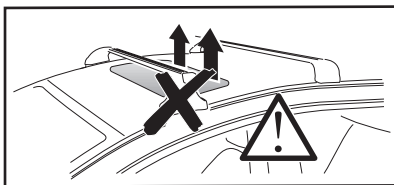

# > Instructions

MERCEDES EQC, 5-dr SUV, 20-

This kit is only for vehicles with fixpoint mounting.

ISO 11154-E

183178

C.20200804  
5560309001

Bring your life  
thule.com

**2****A****B****A**