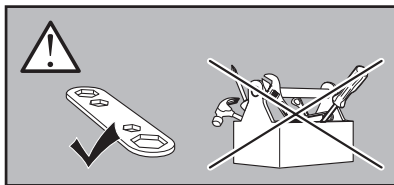

# > Instructions

MERCEDES EQC, 5-dr SUV, 20-

This kit is only for vehicles with fixpoint mounting.

ISO 11154-E

183178

C.20200804  
5560309001

Bring your life  
thule.com

**2****A****B****A**