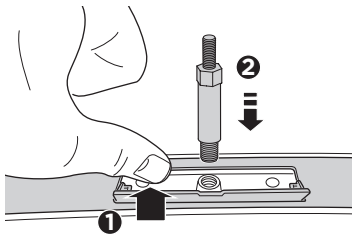

2

A

B

A

x8

EN Only a few turns
DE Nur wenige Umdrehungen
FR Quelques tours uniquement
NL Slechts enkele slagen
IT Solo qualche giro
ES Sólo algunas vueltas
PT Apenas algumas voltas
SV Endast några varv
DK Kun nogle få omgange
NO Bare noen få omdreinger
FI Vain muutama kierros

ET Ainult mõni pööre
LV Tikai dažī apgriezieni
LT Tik keli pasukimai
PL Wystarczy kilka obrotów
RU Только несколько оборотов
UK Лише декілька обертів
BG Само няколко завъртания
CS Pouze několik otáček
SK Len niekoľko otáčok
SL Le nekaj obratov
HR/BiH Samo nekoliko okreta

RO Doar câteva rotiri
HU Csak néhány fordítás
EL Μόνο λίγες περιστροφές
TR Yalnızca birkaç tur

بعض دورات فقط

AR

רק מספר סיבובים

HE

ZH 仅几圈

JA 2～3回転のみ

KO 몇 번만 돌리면 됨

TH เพียงสองสามรอบ

3

x4

x4

x4

x4

A

C

B

x1

6 Nm