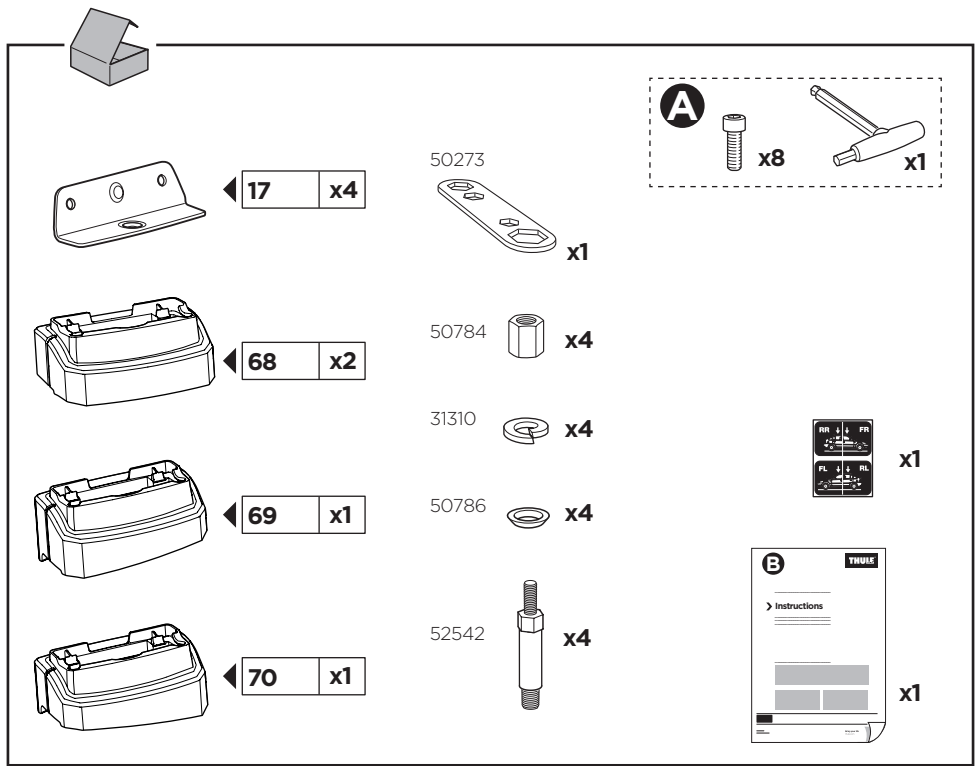

# > Instructions

MERCEDES EQC, 5-dr SUV, 20-

This kit is only for vehicles with fixpoint mounting.

ISO 11154-E

183178

C.20200804  
5560309001

Bring your life  
thule.com

**2****A****B****A**