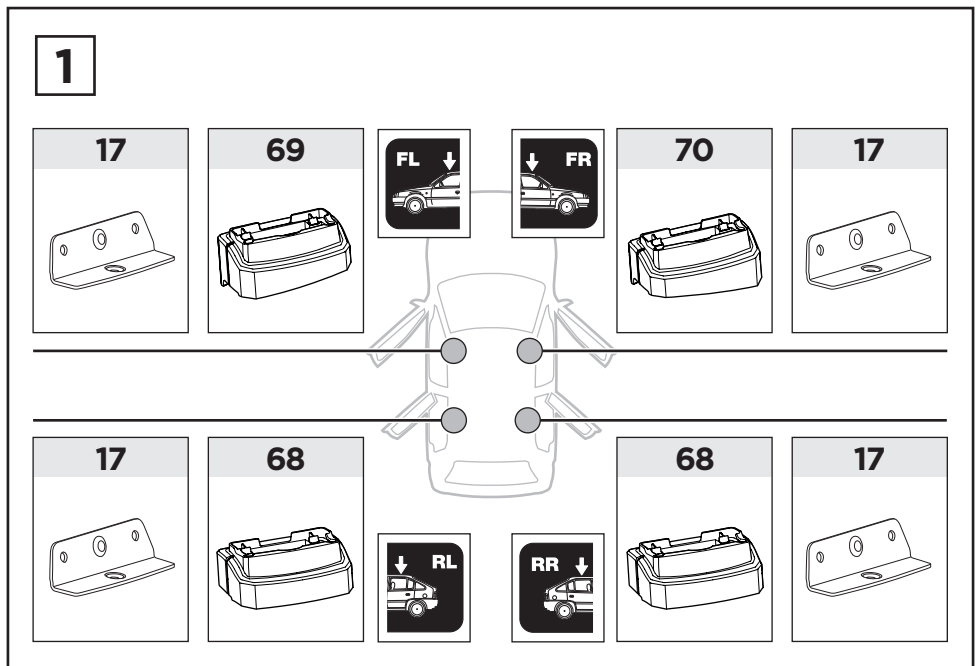

# > Instructions

MERCEDES EQC, 5-dr SUV, 20-

This kit is only for vehicles with fixpoint mounting.

ISO 11154-E

183178

C.20200804  
5560309001

Bring your life  
thule.com

**2****A****B****A**