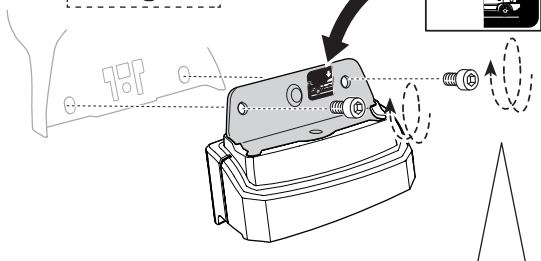

2

A

B

A

x8

EN Only a few turns
DE Nur wenige Umdrehungen
FR Quelques tours uniquement
NL Slechts enkele slagen
IT Solo qualche giro
ES Sólo algunas vueltas
PT Apenas algumas voltas
SV Endast några varv
DK Kun nogle få omgange
NO Bare noen få omdreinger
FI Vain muutama kierros

ET Ainult mõni pööre
LV Tikai dažī apgriezieni
LT Tik keli pasukimai
PL Wystarczy kilka obrotów
RU Только несколько оборотов
UK Лише декілька обертів
BG Само няколко завъртания
CS Pouze několik otáček
SK Len niekoľko otáčok
SL Le nekaj obratov
HR/BiH Samo nekoliko okreta

RO Doar câteva rotiri
HU Csak néhány fordítás
EL Μόνο λίγες περιστροφές
TR Yalnızca birkaç tur

بعض دورات فقط

AR

רק מספר סיבובים

HE

ZH 仅几圈

JA 2～3回転のみ

KO 몇 번만 돌리면 됨

TH เพียงสองสามรอบ

3

x4

x4

x4

x4

A

C

B

x1

6 Nm