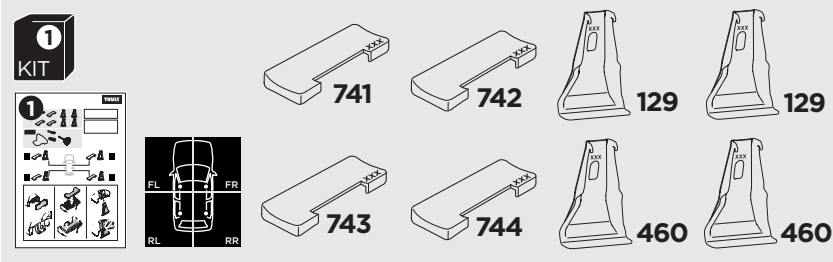

1

Kit 145250

SKODA Fabia (Mk.III), 5-dr Hatchback, 15-21

ISO 11154-E

THULE WingBar Evo	THULE WingBar Edge	THULE WingBar	THULE SquareBar Evo	Evo X (scale)	Edge X (scale)
SKODA Fabia (Mk.III), 5-dr Hatchback, 15-21				38,0	C

THULE ProBar Evo	THULE SlideBar Evo	X (mm/inch)		
SKODA Fabia (Mk.III), 5-dr Hatchback, 15-21		1031 mm / 40 5/8"		

THULE WingBar Evo	THULE WingBar Edge	THULE WingBar	THULE SquareBar Evo	Evo Y (scale)	Edge Y (scale)
SKODA Fabia (Mk.III), 5-dr Hatchback, 15-21				32,5	N

THULE ProBar Evo	THULE SlideBar Evo	Y (mm/inch)		
SKODA Fabia (Mk.III), 5-dr Hatchback, 15-21		976 mm / 38 3/8"		

	W (mm/inch)	Z (mm/inch)
SKODA Fabia (Mk.III), 5-dr Hatchback, 15-21	740 mm / 29 1/8"	280 mm / 11,0"