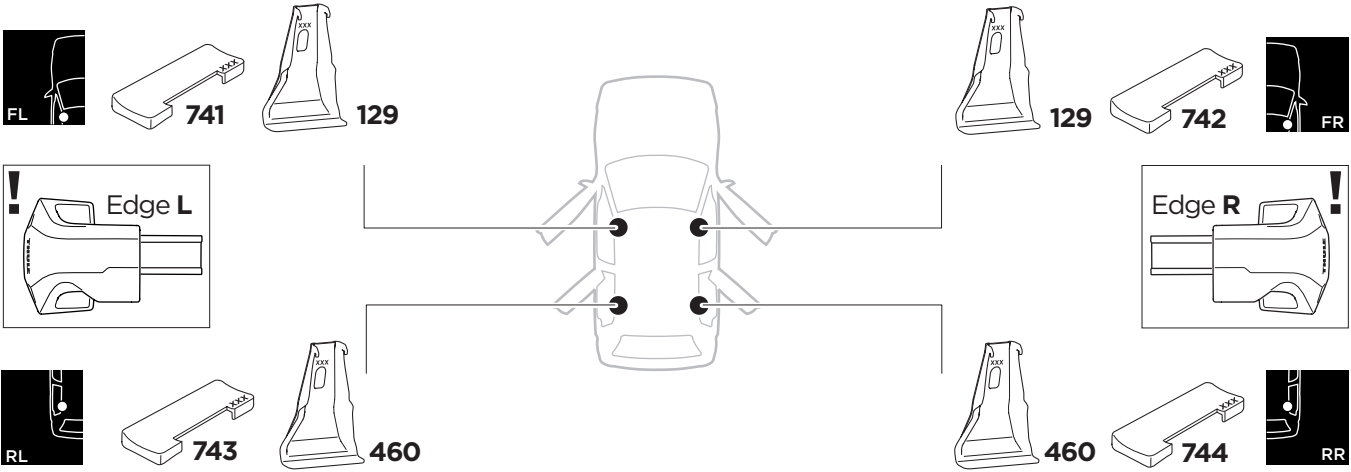

1

Kit 145250

SKODA Fabia (Mk.III), 5-dr Hatchback, 15-21

ISO 11154-E

THULE WingBar Evo	THULE WingBar Edge	THULE WingBar	THULE SquareBar Evo	Evo X (scale)	Edge X (scale)
SKODA Fabia (Mk.III), 5-dr Hatchback, 15-21				38,0	C

THULE ProBar Evo	THULE SlideBar Evo	X (mm/inch)		
SKODA Fabia (Mk.III), 5-dr Hatchback, 15-21		1031 mm / 40 5/8"		

THULE WingBar Evo	THULE WingBar Edge	THULE WingBar	THULE SquareBar Evo	Evo Y (scale)	Edge Y (scale)
SKODA Fabia (Mk.III), 5-dr Hatchback, 15-21				32,5	N

THULE ProBar Evo	THULE SlideBar Evo	Y (mm/inch)		
SKODA Fabia (Mk.III), 5-dr Hatchback, 15-21		976 mm / 38 3/8"		

	W (mm/inch)	Z (mm/inch)
SKODA Fabia (Mk.III), 5-dr Hatchback, 15-21	740 mm / 29 1/8"	280 mm / 11,0"