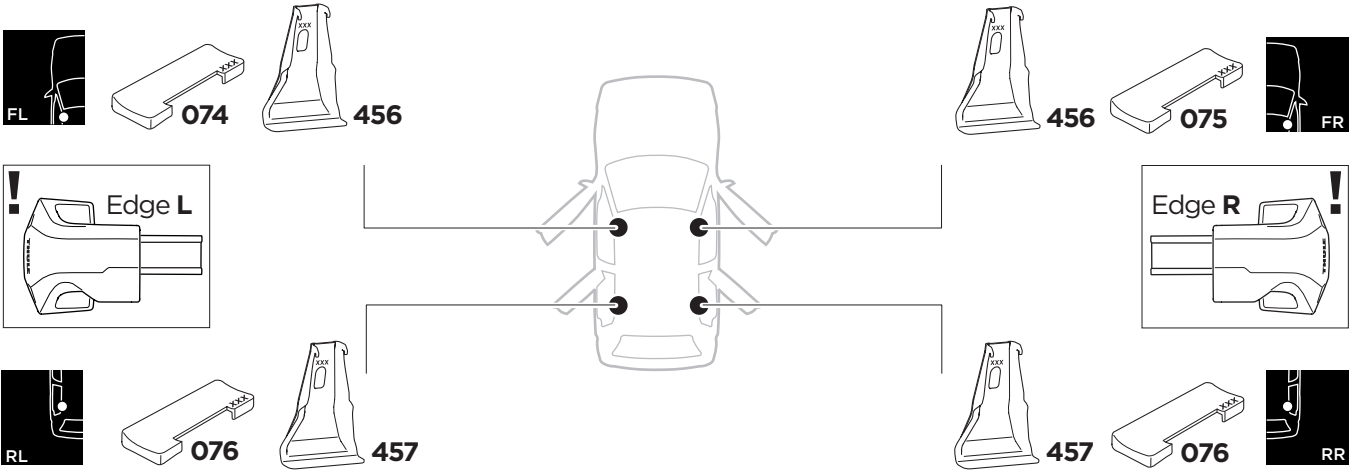

1

Kit 145255

TOYOTA Etios, 4-dr Sedan, 12-
TOYOTA Etios, 5-dr Hatchback, 12-

ISO 11154-E

THULE WingBar Evo	THULE WingBar Edge	THULE WingBar	THULE SquareBar Evo	Evo X (scale)	Edge X (scale)
TOYOTA Etios, 4-dr Sedan, 12-				32	O
TOYOTA Etios, 5-dr Hatchback, 12-				32	O

THULE ProBar Evo	THULE SlideBar Evo			X (mm/inch)	
TOYOTA Etios, 4-dr Sedan, 12-				971 mm / 38 1/4"	
TOYOTA Etios, 5-dr Hatchback, 12-				971 mm / 38 1/4"	

THULE WingBar Evo	THULE WingBar Edge	THULE WingBar	THULE SquareBar Evo	Evo Y (scale)	Edge Y (scale)
TOYOTA Etios, 4-dr Sedan, 12-				29,5	B
TOYOTA Etios, 5-dr Hatchback, 12-				29,5	B

THULE ProBar Evo	THULE SlideBar Evo			Y (mm/inch)	
TOYOTA Etios, 4-dr Sedan, 12-				946 mm / 37 1/4"	
TOYOTA Etios, 5-dr Hatchback, 12-				946 mm / 37 1/4"	

	W (mm/inch)	Z (mm/inch)
TOYOTA Etios, 4-dr Sedan, 12-	700 mm / 27 1/2"	250 mm / 9 7/8"
TOYOTA Etios, 5-dr Hatchback, 12-	700 mm / 27 1/2"	250 mm / 9 7/8"