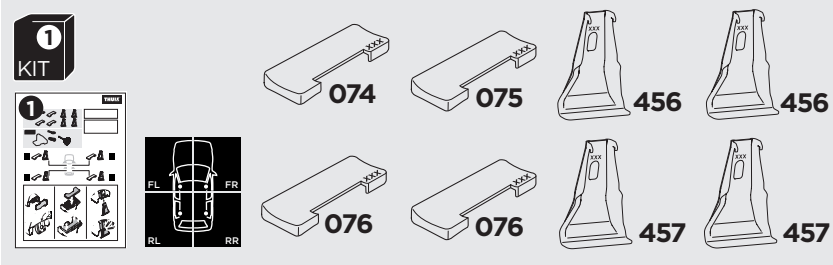

1

Kit 145255

TOYOTA Etios, 4-dr Sedan, 12-
TOYOTA Etios, 5-dr Hatchback, 12-

ISO 11154-E

THULE WingBar Evo	THULE WingBar Edge	THULE WingBar	THULE SquareBar Evo	Evo X (scale)	Edge X (scale)
TOYOTA Etios, 4-dr Sedan, 12-				32	O
TOYOTA Etios, 5-dr Hatchback, 12-				32	O

THULE ProBar Evo	THULE SlideBar Evo			X (mm/inch)	
TOYOTA Etios, 4-dr Sedan, 12-				971 mm / 38 1/4"	
TOYOTA Etios, 5-dr Hatchback, 12-				971 mm / 38 1/4"	

THULE WingBar Evo	THULE WingBar Edge	THULE WingBar	THULE SquareBar Evo	Evo Y (scale)	Edge Y (scale)
TOYOTA Etios, 4-dr Sedan, 12-				29,5	B
TOYOTA Etios, 5-dr Hatchback, 12-				29,5	B

THULE ProBar Evo	THULE SlideBar Evo			Y (mm/inch)	
TOYOTA Etios, 4-dr Sedan, 12-				946 mm / 37 1/4"	
TOYOTA Etios, 5-dr Hatchback, 12-				946 mm / 37 1/4"	

	W (mm/inch)	Z (mm/inch)
TOYOTA Etios, 4-dr Sedan, 12-	700 mm / 27 1/2"	250 mm / 9 7/8"
TOYOTA Etios, 5-dr Hatchback, 12-	700 mm / 27 1/2"	250 mm / 9 7/8"