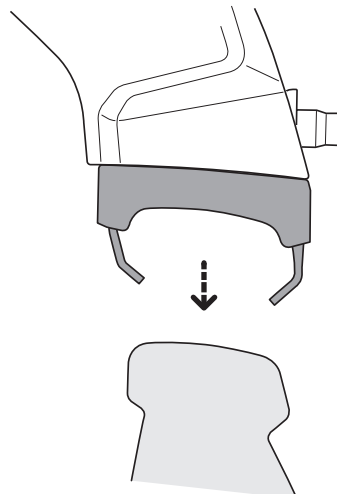

1

Kit 186255

KIA Seltos (SP3), 5-dr SUV, 26- / *27-

*North America

THIS KIT IS ONLY FOR VEHICLES WITH FLUSH RAILING.

1

+

Evo

Edge

2

3

4

5

2

Thule Sweden AB

Borggatan 5, 335 73 Hillerstorp, Sweden
info@thule.com | www.thule.com

©Thule. All rights reserved.
5566599001 | 2026-06-03 #00