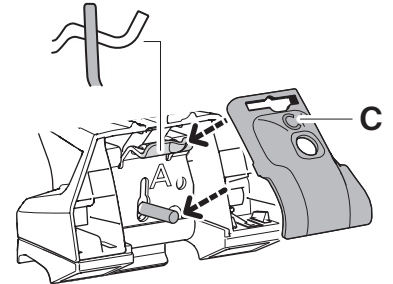

1

Kit 186255

KIA Seltos (SP3), 5-dr SUV, 26- / *27-

*North America

THIS KIT IS ONLY FOR VEHICLES WITH FLUSH RAILING.

1

+

Evo

Edge

2

3

4

5

2

Thule Sweden AB

Borggatan 5, 335 73 Hillerstorp, Sweden
info@thule.com | www.thule.com

©Thule. All rights reserved.
5566599001 | 2026-06-03 #00