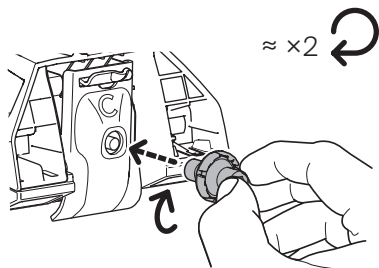

1

Kit 186255

KIA Seltos (SP3), 5-dr SUV, 26- / *27-

*North America

THIS KIT IS ONLY FOR VEHICLES WITH FLUSH RAILING.

1

+

Evo

Edge

2

3

4

5

2

Thule Sweden AB

Borggatan 5, 335 73 Hillerstorp, Sweden
info@thule.com | www.thule.com

©Thule. All rights reserved.
5566599001 | 2026-06-03 #00