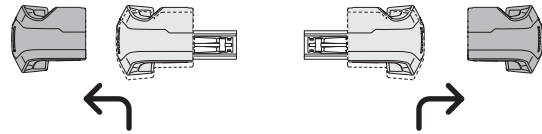

# Kit 186255

KIA Seltos (SP3), 5-dr SUV, 26- / \*27-

\*North America

THIS KIT IS ONLY FOR VEHICLES WITH FLUSH RAILING.

1

+

Evo

Edge