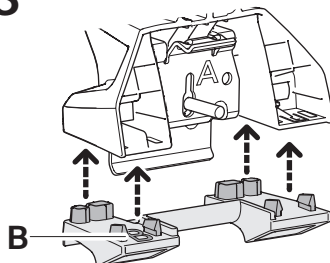

1

Kit 186255

KIA Seltos (SP3), 5-dr SUV, 26- / *27-

*North America

THIS KIT IS ONLY FOR VEHICLES WITH FLUSH RAILING.

1

+

Evo

Edge

2

3

4

5

2

Thule Sweden AB

Borggatan 5, 335 73 Hillerstorp, Sweden
info@thule.com | www.thule.com

©Thule. All rights reserved.
5566599001 | 2026-06-03 #00