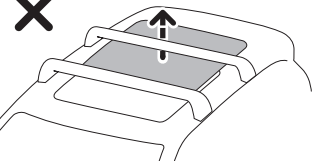

1

Kit 186255

KIA Seltos (SP3), 5-dr SUV, 26- / *27-

*North America

THIS KIT IS ONLY FOR VEHICLES WITH FLUSH RAILING.

1

+

Evo

Edge

2

3

4

5

2

Thule Sweden AB

Borggatan 5, 335 73 Hillerstorp, Sweden
info@thule.com | www.thule.com

©Thule. All rights reserved.
5566599001 | 2026-06-03 #00