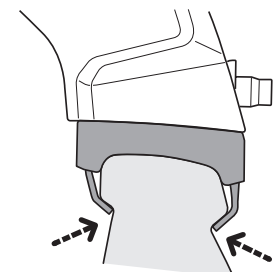

1

Kit 186255

KIA Seltos (SP3), 5-dr SUV, 26- / *27-

*North America

THIS KIT IS ONLY FOR VEHICLES WITH FLUSH RAILING.

1

+

Evo

Edge

2

3

4

5

2

Thule Sweden AB

Borggatan 5, 335 73 Hillerstorp, Sweden
info@thule.com | www.thule.com

©Thule. All rights reserved.
5566599001 | 2026-06-03 #00