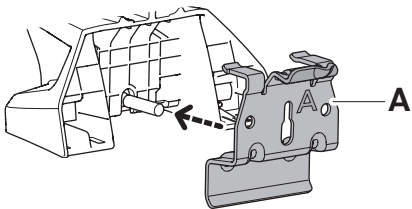

1

Kit 186255

KIA Seltos (SP3), 5-dr SUV, 26- / *27-

*North America

THIS KIT IS ONLY FOR VEHICLES WITH FLUSH RAILING.

1

+

Evo

Edge

2

3

4

5

2

Thule Sweden AB

Borggatan 5, 335 73 Hillerstorp, Sweden
info@thule.com | www.thule.com

©Thule. All rights reserved.
5566599001 | 2026-06-03 #00