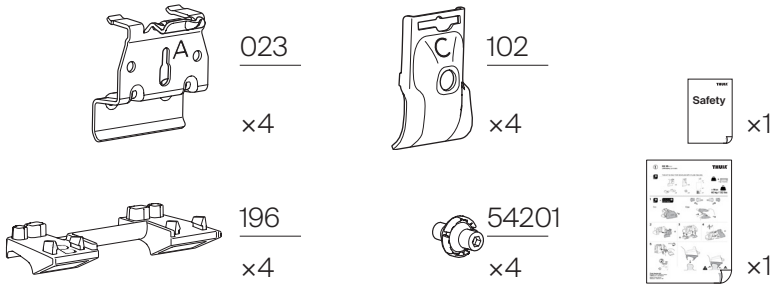

# Kit 186255

KIA Seltos (SP3), 5-dr SUV, 26- / \*27-

\*North America

THIS KIT IS ONLY FOR VEHICLES WITH FLUSH RAILING.

1

+

Evo

Edge