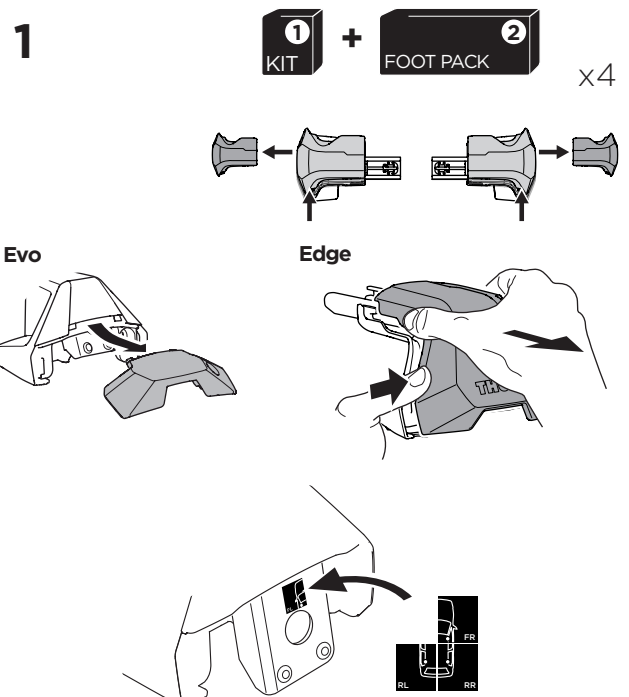

1

Kit 145357

Jeep Wagoneer S, 5-dr SUV, 25-

ISO 11154-E

THULE WingBar Evo	THULE WingBar Edge	THULE WingBar	THULE SquareBar Evo	Evo X (scale)	Edge X (scale)
JEEP Wagoneer S, 5-dr SUV, 25-				47	C
THULE ProBar Evo	THULE SlideBar Evo				X (mm/inch)
JEEP Wagoneer S, 5-dr SUV, 25-				1121 mm / 44 1/8"	

THULE WingBar Evo	THULE WingBar Edge	THULE WingBar	THULE SquareBar Evo	Evo Y (scale)	Edge Y (scale)
JEEP Wagoneer S, 5-dr SUV, 25-				42,5	L
THULE ProBar Evo	THULE SlideBar Evo				Y (mm/inch)
JEEP Wagoneer S, 5-dr SUV, 25-				1076 mm / 42 3/8"	

	W (mm/inch)	Z (mm/inch)
JEEP Wagoneer S, 5-dr SUV, 25-	700 mm / 27 1/2"	265 mm / 10 3/8"