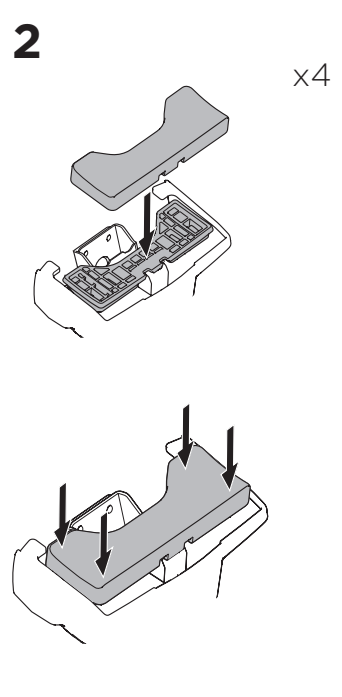

1

Kit 145357

Jeep Wagoneer S, 5-dr SUV, 25-

ISO 11154-E

THULE WingBar Evo	THULE WingBar Edge	THULE WingBar	THULE SquareBar Evo	Evo X (scale)	Edge X (scale)
JEEP Wagoneer S, 5-dr SUV, 25-				47	C
THULE ProBar Evo	THULE SlideBar Evo				X (mm/inch)
JEEP Wagoneer S, 5-dr SUV, 25-				1121 mm / 44 1/8"	

THULE WingBar Evo	THULE WingBar Edge	THULE WingBar	THULE SquareBar Evo	Evo Y (scale)	Edge Y (scale)
JEEP Wagoneer S, 5-dr SUV, 25-				42,5	L
THULE ProBar Evo	THULE SlideBar Evo				Y (mm/inch)
JEEP Wagoneer S, 5-dr SUV, 25-				1076 mm / 42 3/8"	

	W (mm/inch)	Z (mm/inch)
JEEP Wagoneer S, 5-dr SUV, 25-	700 mm / 27 1/2"	265 mm / 10 3/8"