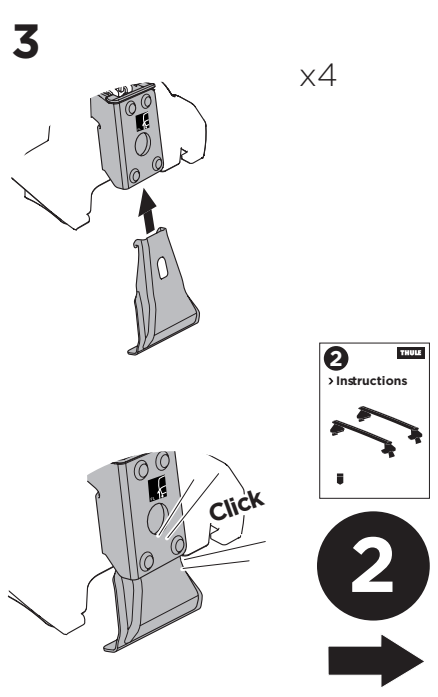

1

Kit 145357

Jeep Wagoneer S, 5-dr SUV, 25-

ISO 11154-E

THULE WingBar Evo	THULE WingBar Edge	THULE WingBar	THULE SquareBar Evo	Evo X (scale)	Edge X (scale)
JEEP Wagoneer S, 5-dr SUV, 25-				47	C
THULE ProBar Evo	THULE SlideBar Evo				X (mm/inch)
JEEP Wagoneer S, 5-dr SUV, 25-				1121 mm / 44 1/8"	

THULE WingBar Evo	THULE WingBar Edge	THULE WingBar	THULE SquareBar Evo	Evo Y (scale)	Edge Y (scale)
JEEP Wagoneer S, 5-dr SUV, 25-				42,5	L
THULE ProBar Evo	THULE SlideBar Evo				Y (mm/inch)
JEEP Wagoneer S, 5-dr SUV, 25-				1076 mm / 42 3/8"	

	W (mm/inch)	Z (mm/inch)
JEEP Wagoneer S, 5-dr SUV, 25-	700 mm / 27 1/2"	265 mm / 10 3/8"