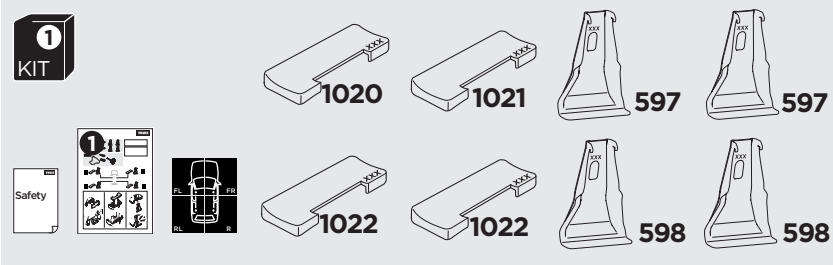

1

Kit 145357

Jeep Wagoneer S, 5-dr SUV, 25-

ISO 11154-E

THULE WingBar Evo	THULE WingBar Edge	THULE WingBar	THULE SquareBar Evo	Evo X (scale)	Edge X (scale)
JEEP Wagoneer S, 5-dr SUV, 25-				47	C
THULE ProBar Evo	THULE SlideBar Evo				X (mm/inch)
JEEP Wagoneer S, 5-dr SUV, 25-				1121 mm / 44 1/8"	

THULE WingBar Evo	THULE WingBar Edge	THULE WingBar	THULE SquareBar Evo	Evo Y (scale)	Edge Y (scale)
JEEP Wagoneer S, 5-dr SUV, 25-				42,5	L
THULE ProBar Evo	THULE SlideBar Evo				Y (mm/inch)
JEEP Wagoneer S, 5-dr SUV, 25-				1076 mm / 42 3/8"	

	W (mm/inch)	Z (mm/inch)
JEEP Wagoneer S, 5-dr SUV, 25-	700 mm / 27 1/2"	265 mm / 10 3/8"