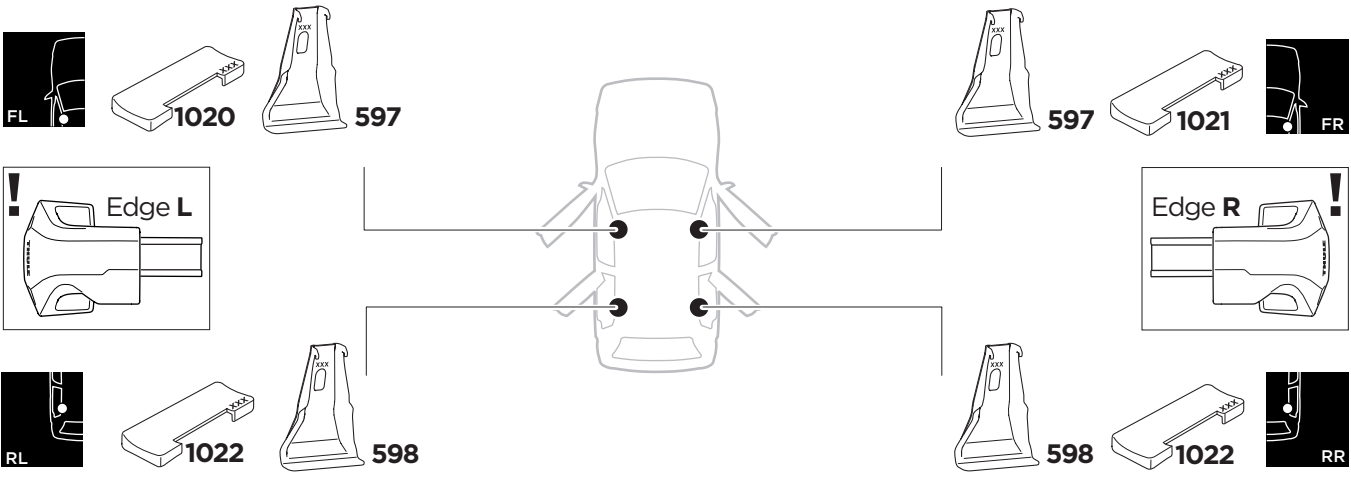

1

Kit 145357

Jeep Wagoneer S, 5-dr SUV, 25-

ISO 11154-E

THULE WingBar Evo	THULE WingBar Edge	THULE WingBar	THULE SquareBar Evo	Evo X (scale)	Edge X (scale)
JEEP Wagoneer S, 5-dr SUV, 25-				47	C
THULE ProBar Evo	THULE SlideBar Evo				X (mm/inch)
JEEP Wagoneer S, 5-dr SUV, 25-				1121 mm / 44 1/8"	

THULE WingBar Evo	THULE WingBar Edge	THULE WingBar	THULE SquareBar Evo	Evo Y (scale)	Edge Y (scale)
JEEP Wagoneer S, 5-dr SUV, 25-				42,5	L
THULE ProBar Evo	THULE SlideBar Evo				Y (mm/inch)
JEEP Wagoneer S, 5-dr SUV, 25-				1076 mm / 42 3/8"	

	W (mm/inch)	Z (mm/inch)
JEEP Wagoneer S, 5-dr SUV, 25-	700 mm / 27 1/2"	265 mm / 10 3/8"