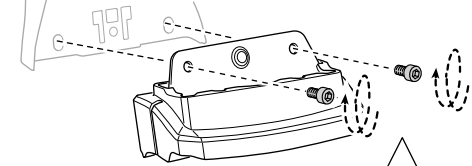

2

B

EN Only a few turns

DE Nur wenige Umdrehungen

FR Quelques tours uniquement

NL Slechts enkele slagen

IT Solo qualche giro

ES Sólo algunas vueltas

PT Apenas algumas voltas

SV Endast några varv

DK Kun nogle få omgange

NO Bare noen få omdreinger

FI Vain muutama kierros

ET Ainult mõni pööre

LV Tikai daži apgriezieni

LT Tik keli pasukimai

PL Wystarczy kilka obrotów

RU Только несколько оборотов

UK Лише декілька обертів

BG Само няколко завъртания

CS Pouze několik otáček

SK Len niekoľko otáčok

SL Le nekaj obratov

HR/BIH Samo nekoliko okreta

RO Doar câteva rotiri

HU Csak néhány fordítás

EL Μόνο λίγες περιστροφές

TR Yalnızca birkaç tur

بعض دورات فقط

AR

רק מספר סיבובים

HE

ZH 仅几圈

JA 2~3回転のみ

KO 몇 번만 돌리면 됨

TH เพียงสองสามรอบ

3

x1

4

A

B