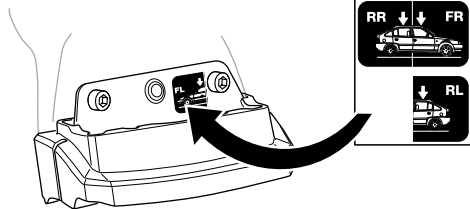

EN Only a few turns

DE Nur wenige Umdrehungen

FR Quelques tours uniquement

NL Slechts enkele slagen

IT Solo qualche giro

ES Sólo algunas vueltas

PT Apenas algumas voltas

SV Endast några varv

DK Kun nogle få omgange

NO Bare noen få omdreinger

FI Vain muutama kierros

ET Ainult mõni pööre

LV Tikai daži apgriezieni

LT Tik keli pasukimai

PL Wystarczy kilka obrotów

RU Только несколько оборотов

UK Лише декілька обертів

BG Само няколко завъртания

CS Pouze několik otáček

SK Len niekoľko otáčok

SL Le nekaj obratov

HR/BIH Samo nekoliko okreta

RO Doar câteva rotiri

HU Csak néhány fordítás

EL Μόνο λίγες περιστροφές

TR Yalnızca birkaç tur

بعض دورات فقط

AR

רק מספר סיבובים

HE

ZH 仅几圈

JA 2~3回転のみ

KO 몇 번만 돌리면 됨

TH เพียงสองสามรอบ

3

x1