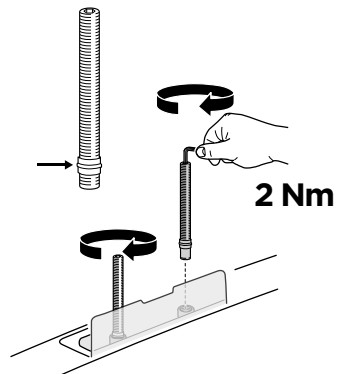

2

B

EN Only a few turns

DE Nur wenige Umdrehungen

FR Quelques tours uniquement

NL Slechts enkele slagen

IT Solo qualche giro

ES Sólo algunas vueltas

PT Apenas algumas voltas

SV Endast några varv

DK Kun nogle få omgange

NO Bare noen få omdreinger

FI Vain muutama kierros

ET Ainult mõni pööre

LV Tikai daži apgriezieni

LT Tik keli pasukimai

PL Wystarczy kilka obrotów

RU Только несколько оборотов

UK Лише декілька обертів

BG Само няколко завъртания

CS Pouze několik otáček

SK Len niekoľko otáčok

SL Le nekaj obratov

HR/BIH Samo nekoliko okreta

RO Doar câteva rotiri

HU Csak néhány fordítás

EL Μόνο λίγες περιστροφές

TR Yalnızca birkaç tur

بعض دورات فقط

AR

רק מספר סיבובים

HE

ZH 仅几圈

JA 2~3回転のみ

KO 몇 번만 돌리면 됨

TH เพียงสองสามรอบ

3

x1

4

A

B