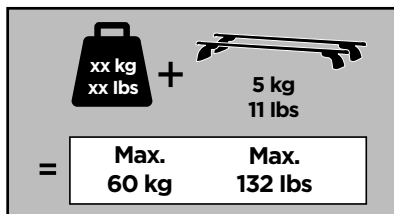

Thule XT Kit 3179

> Instructions

SUBARU Levorg, 5-dr Estate, 20-

This kit is only for vehicles with fixpoint mounting.

ISO 11154-E

183179

C. 20202026
509-3179-01

Bring your life
thule.com