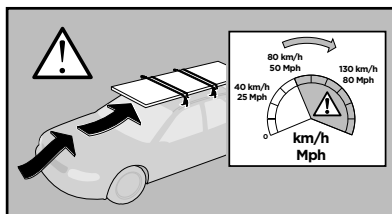

Thule XT Kit 3179

> Instructions

SUBARU Levorg, 5-dr Estate, 20-

This kit is only for vehicles with fixpoint mounting.

ISO 11154-E

183179

C. 20202026
509-3179-01

Bring your life
thule.com