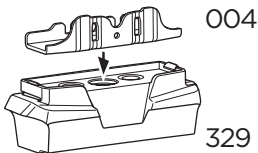

This kit is only for vehicles with fixpoint mounting.

1
KIT

Info
Safety

i