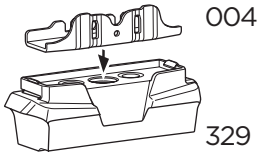

This kit is only for vehicles with fixpoint mounting.

1
KIT

Info
Safety

i