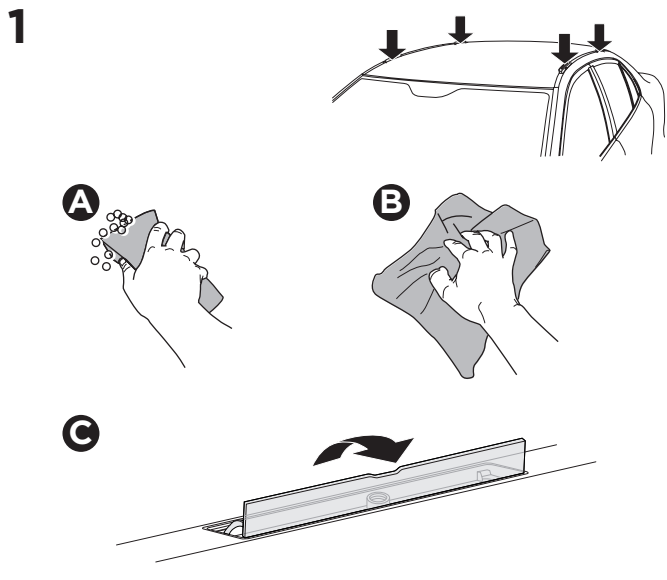

1

Kit 187164

MERCEDES EQS SUV (X296), 5-dr SUV, 23-

This kit is only for vehicles with fixpoint mounting.

3

4

5

i