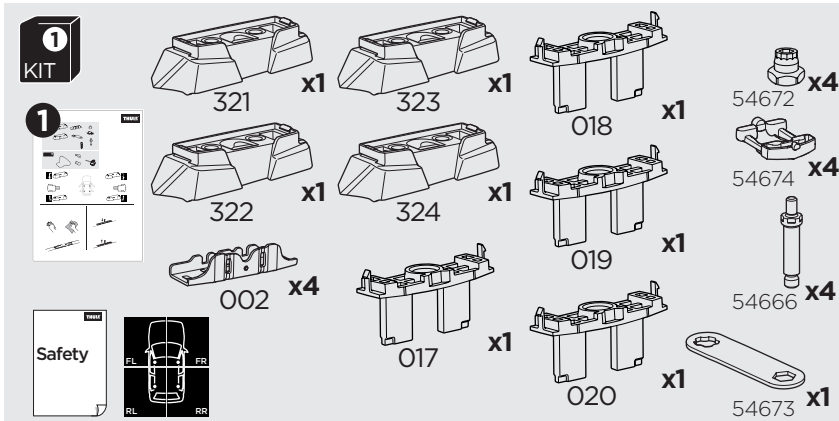

1

Kit 187164

MERCEDES EQS SUV (X296), 5-dr SUV, 23-

This kit is only for vehicles with fixpoint mounting.

3

4

5

i