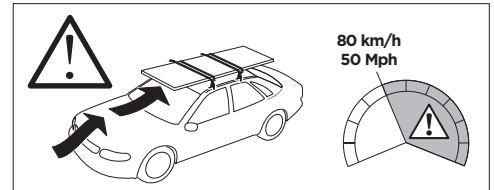

1

Kit 187164

MERCEDES EQS SUV (X296), 5-dr SUV, 23-

This kit is only for vehicles with fixpoint mounting.

3

4

5

i