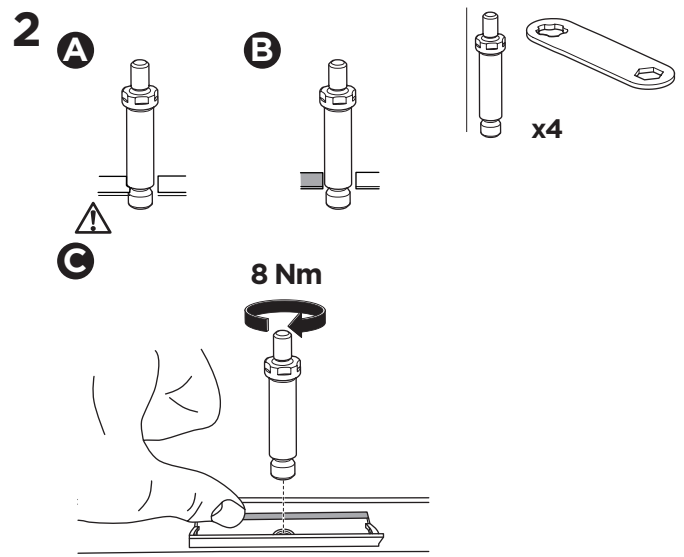

1

Kit 187164

MERCEDES EQS SUV (X296), 5-dr SUV, 23-

This kit is only for vehicles with fixpoint mounting.

3

4

5

i