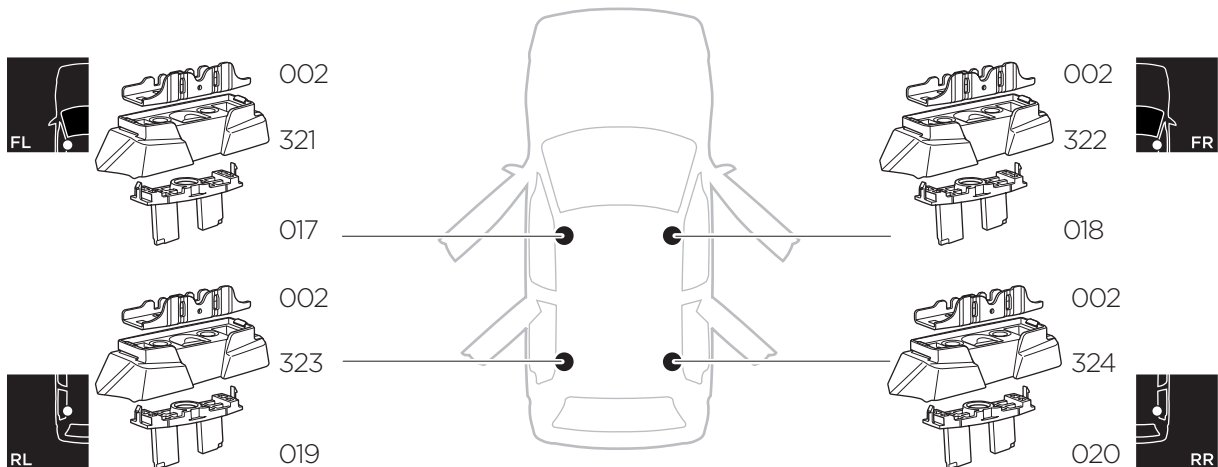

1

Kit 187164

MERCEDES EQS SUV (X296), 5-dr SUV, 23-

This kit is only for vehicles with fixpoint mounting.

3

4

5

i