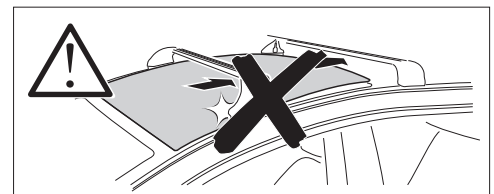

1

Kit 187164

MERCEDES EQS SUV (X296), 5-dr SUV, 23-

This kit is only for vehicles with fixpoint mounting.

3

4

5

i