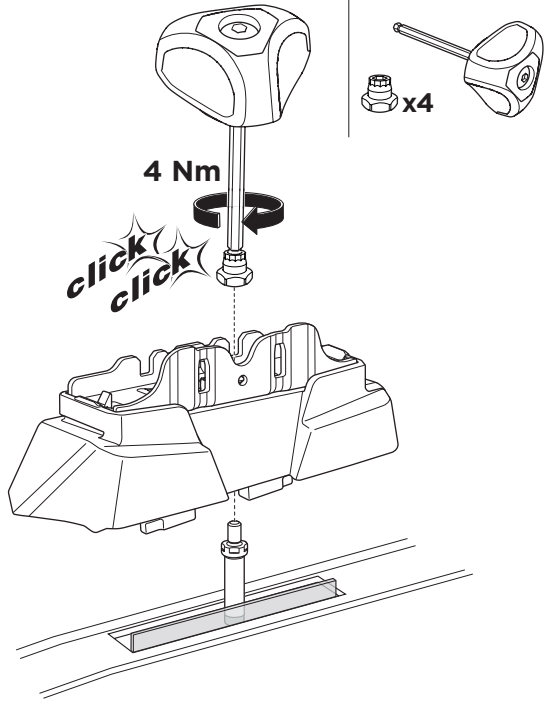

1

Kit 187164

MERCEDES EQS SUV (X296), 5-dr SUV, 23-

This kit is only for vehicles with fixpoint mounting.

3

4

5

i