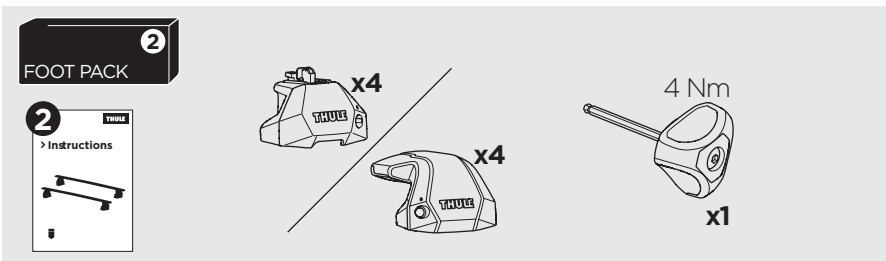

1

Kit 187164

MERCEDES EQS SUV (X296), 5-dr SUV, 23-

This kit is only for vehicles with fixpoint mounting.

3

4

5

i