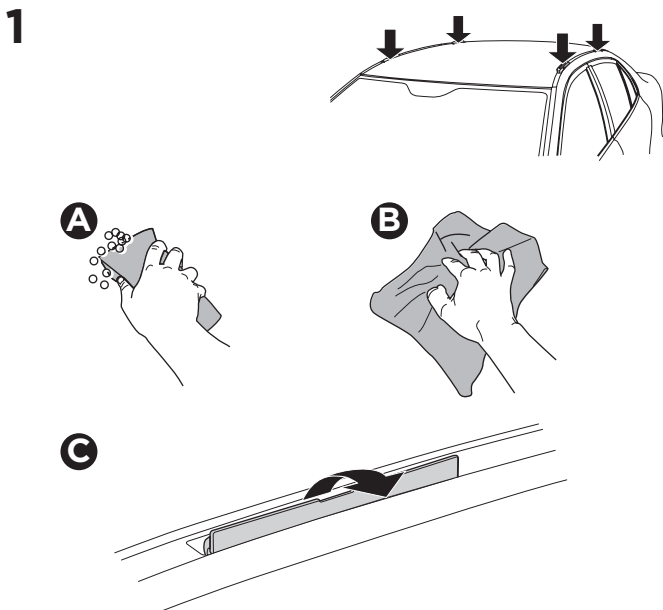

1

Kit 187130

BMW i4, 5-dr Hatchback, 22-
BMW 4-Series Gran Coupé (G26), 5-dr Hatchback, 22-

ISO 11154-E

This kit is only for vehicles with fixpoint mounting.

3

4

5