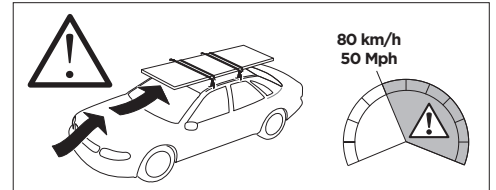

1

Kit 187130

BMW i4, 5-dr Hatchback, 22-
BMW 4-Series Gran Coupé (G26), 5-dr Hatchback, 22-

ISO 11154-E

This kit is only for vehicles with fixpoint mounting.

3

4

5