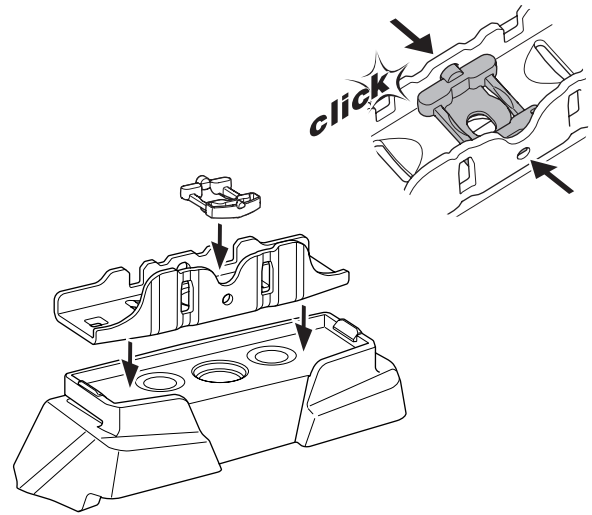

1

Kit 187130

BMW i4, 5-dr Hatchback, 22-
BMW 4-Series Gran Coupé (G26), 5-dr Hatchback, 22-

ISO 11154-E

This kit is only for vehicles with fixpoint mounting.

3

4

5