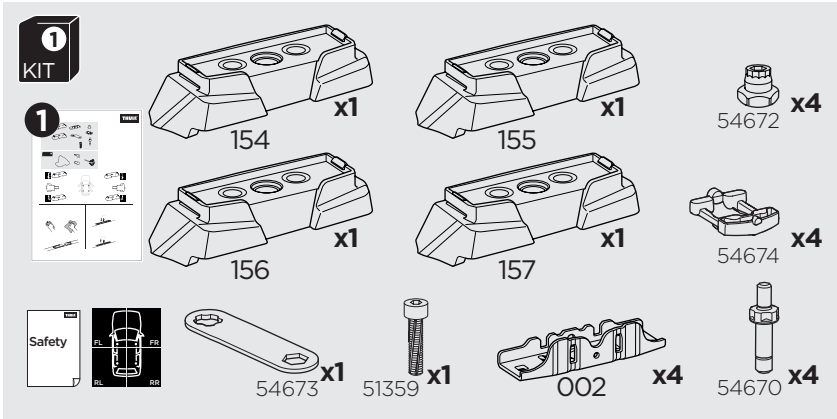

1

Kit 187130

BMW i4, 5-dr Hatchback, 22-
BMW 4-Series Gran Coupé (G26), 5-dr Hatchback, 22-

ISO 11154-E

This kit is only for vehicles with fixpoint mounting.

3

4

5