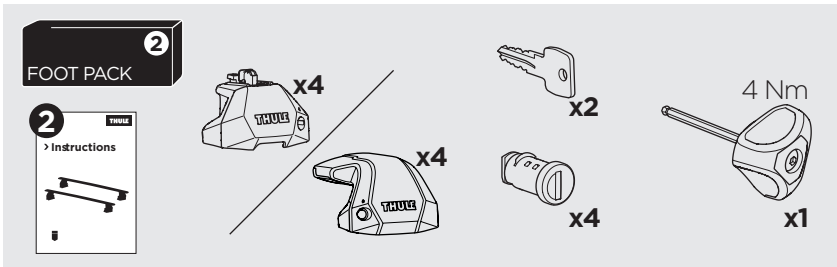

1

Kit 187130

BMW i4, 5-dr Hatchback, 22-
BMW 4-Series Gran Coupé (G26), 5-dr Hatchback, 22-

ISO 11154-E

This kit is only for vehicles with fixpoint mounting.

3

4

5