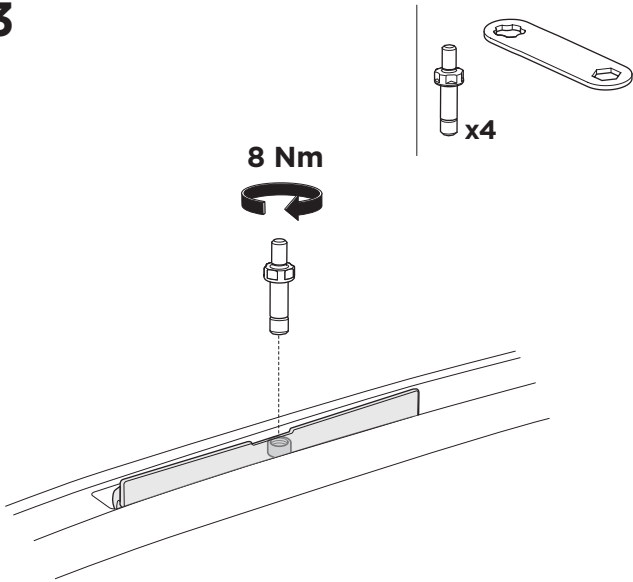

1

Kit 187130

BMW i4, 5-dr Hatchback, 22-
BMW 4-Series Gran Coupé (G26), 5-dr Hatchback, 22-

ISO 11154-E

This kit is only for vehicles with fixpoint mounting.

3

4

5