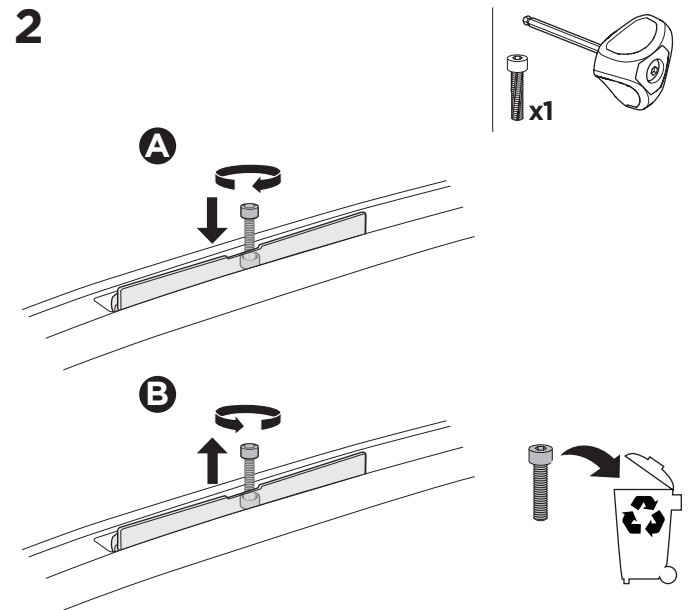

1

Kit 187130

BMW i4, 5-dr Hatchback, 22-
BMW 4-Series Gran Coupé (G26), 5-dr Hatchback, 22-

ISO 11154-E

This kit is only for vehicles with fixpoint mounting.

3

4

5