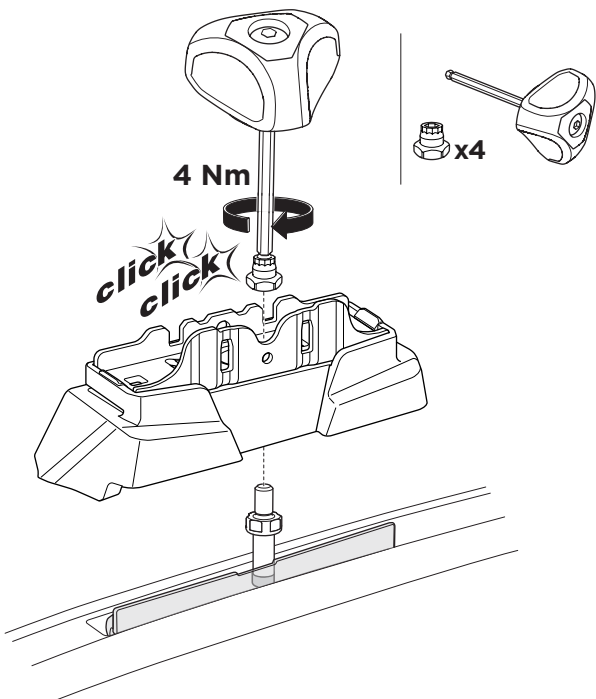

1

Kit 187130

BMW i4, 5-dr Hatchback, 22-
BMW 4-Series Gran Coupé (G26), 5-dr Hatchback, 22-

ISO 11154-E

This kit is only for vehicles with fixpoint mounting.

3

4

5