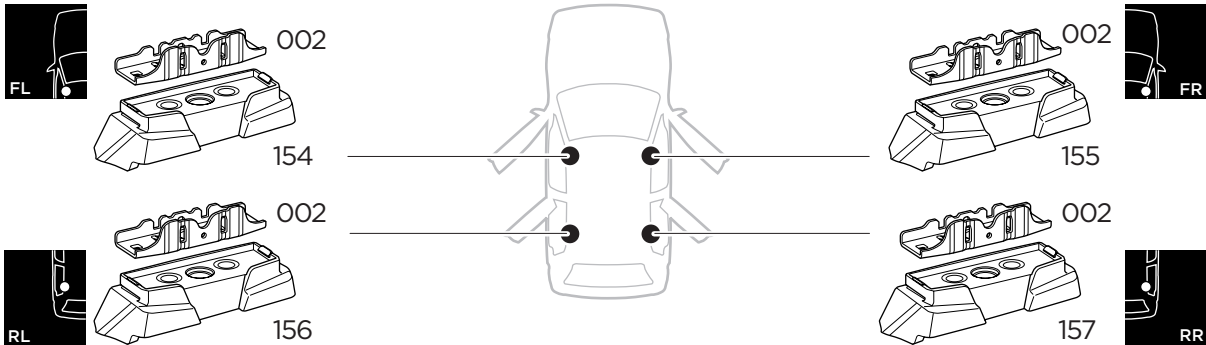

1

Kit 187130

BMW i4, 5-dr Hatchback, 22-
BMW 4-Series Gran Coupé (G26), 5-dr Hatchback, 22-

ISO 11154-E

This kit is only for vehicles with fixpoint mounting.

3

4

5