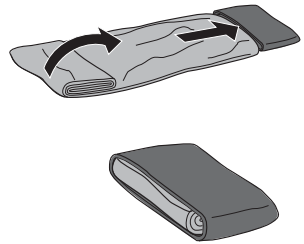

i

A

B

C

MACHINE WASH SEPARATELY