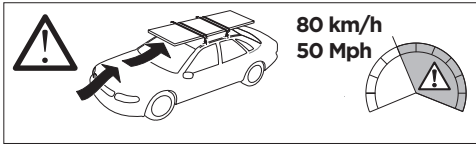

## Kit 187178

VOLKSWAGEN Crafter (SY/SZ), 4-dr Van, 17-

ISO 11154-E

This kit is only for vehicles with fixpoint mounting.

Bring your life  
thule.com

**i**

**Kit 187172**

**2**  
KIT