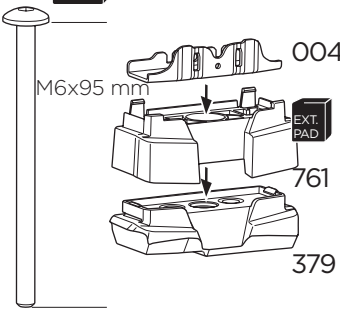

## Kit 187178

VOLKSWAGEN Crafter (SY/SZ), 4-dr Van, 17-

ISO 11154-E

This kit is only for vehicles with fixpoint mounting.

Bring your life  
thule.com

**i**

**Kit 187172**

**2**  
KIT

**2**  
KIT

**1**  
KIT

**1**  
KIT

1 **A**

**B**

2

**Kit 187172**

3