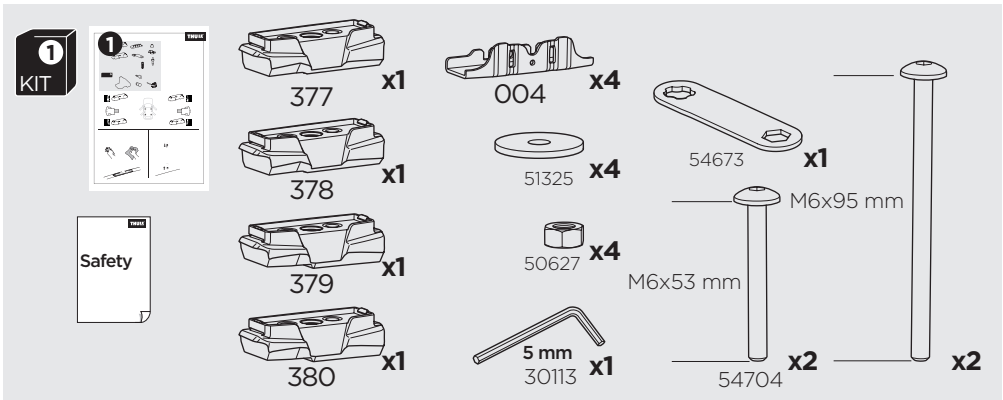

## Kit 187178

VOLKSWAGEN Crafter (SY/SZ), 4-dr Van, 17-

ISO 11154-E

This kit is only for vehicles with fixpoint mounting.

Bring your life  
thule.com

**i**

**Kit 187172**

**2**  
KIT

**2**  
KIT

**1**  
KIT

**1**  
KIT

1 **A**

**B**

2

**Kit 187172**

3