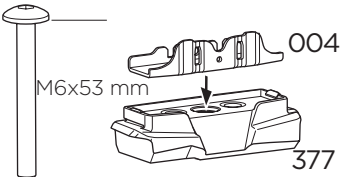

## Kit 187178

VOLKSWAGEN Crafter (SY/SZ), 4-dr Van, 17-

ISO 11154-E

This kit is only for vehicles with fixpoint mounting.

Bring your life  
thule.com

**i**

**Kit 187172**

**2**  
KIT

**2**  
KIT

**1**  
KIT

**1**  
KIT

1 **A**

**B**

2

**Kit 187172**

3