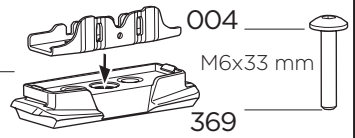

## Kit 187178

VOLKSWAGEN Crafter (SY/SZ), 4-dr Van, 17-

ISO 11154-E

This kit is only for vehicles with fixpoint mounting.

Bring your life  
thule.com

**i**

**Kit 187172**

**2**  
KIT

**2**  
KIT

**1**  
KIT

**1**  
KIT

1 **A**

**B**

2

**Kit 187172**

3