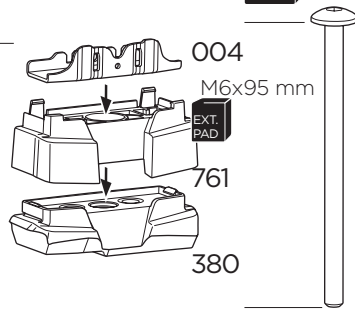

## Kit 187178

VOLKSWAGEN Crafter (SY/SZ), 4-dr Van, 17-

ISO 11154-E

This kit is only for vehicles with fixpoint mounting.

Bring your life  
thule.com

**i**

**Kit 187172**

**2**  
KIT

**2**  
KIT

**1**  
KIT

**1**  
KIT

1 **A**

**B**

2

**Kit 187172**

3