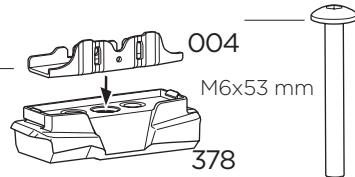

## Kit 187178

VOLKSWAGEN Crafter (SY/SZ), 4-dr Van, 17-

ISO 11154-E

This kit is only for vehicles with fixpoint mounting.

Bring your life  
thule.com

**i**

**Kit 187172**

**2**  
KIT

**2**  
KIT

**1**  
KIT

**1**  
KIT

1 **A**

**B**

2

**Kit 187172**

3