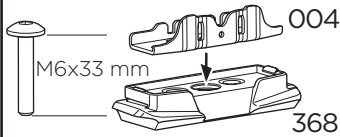

## Kit 187178

VOLKSWAGEN Crafter (SY/SZ), 4-dr Van, 17-

ISO 11154-E

This kit is only for vehicles with fixpoint mounting.

Bring your life  
thule.com

**i**

**Kit 187172**

**2**  
KIT

**2**  
KIT

**1**  
KIT

**1**  
KIT

1 **A**

**B**

2

**Kit 187172**

3