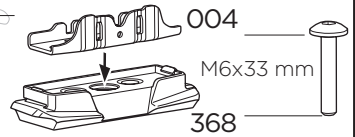

## Kit 187178

VOLKSWAGEN Crafter (SY/SZ), 4-dr Van, 17-

ISO 11154-E

This kit is only for vehicles with fixpoint mounting.

Bring your life  
thule.com

**i**

**Kit 187172**

**2**  
KIT

**2**  
KIT

**1**  
KIT

**1**  
KIT

1 **A**

**B**

2

**Kit 187172**

3