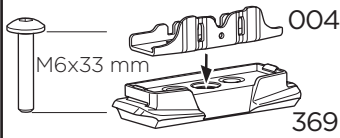

## Kit 187178

VOLKSWAGEN Crafter (SY/SZ), 4-dr Van, 17-

ISO 11154-E

This kit is only for vehicles with fixpoint mounting.

Bring your life  
thule.com

**i**

**Kit 187172**

**2**  
KIT

**2**  
KIT

**1**  
KIT

**1**  
KIT

1 **A**

**B**

2

**Kit 187172**

3