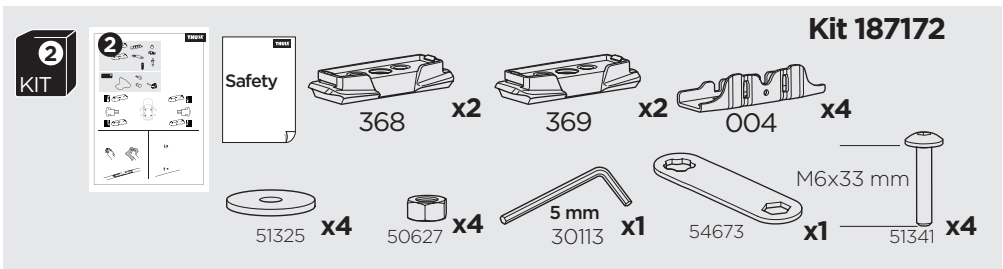

## Kit 187178

VOLKSWAGEN Crafter (SY/SZ), 4-dr Van, 17-

ISO 11154-E

This kit is only for vehicles with fixpoint mounting.

Bring your life  
thule.com

**i**

**Kit 187172**

**2**  
KIT

**2**  
KIT

**1**  
KIT

**1**  
KIT

1 **A**

**B**

2

**Kit 187172**

3