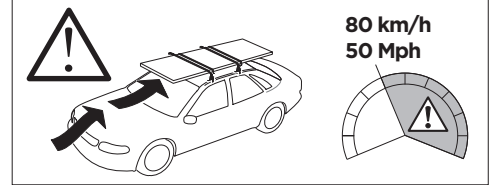

1

Kit 145044

PEUGEOT 3008, 5-dr SUV, 17-24
PEUGEOT 5008, 5-dr SUV, 17-24

ISO 11154-E