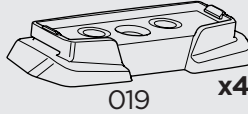

DACIA Dokker, 4-dr Van, 12-
 RENAULT Express, 4-dr Van, 21-
 This kit is only for vehicles with fixpoint mounting.

1
 KIT

x2

Safety

EXT. PAD

x2

i

2

3

NISSAN NV250, 5-dr Van, 19-21

RENAULT Kangoo Maxi, 5-dr Van, 10-21

This kit is only for vehicles with fixpoint mounting.

2

3

**A****B**

DACIA Dokker, 4-dr Van, 12-
RENAULT Express, 4-dr Van, 21-