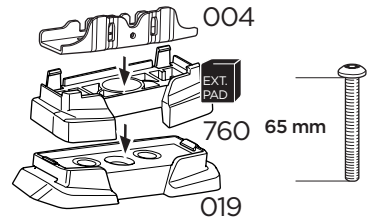

NISSAN NV250, 5-dr Van, 19-21

RENAULT Kangoo Maxi, 5-dr Van, 10-21

This kit is only for vehicles with fixpoint mounting.