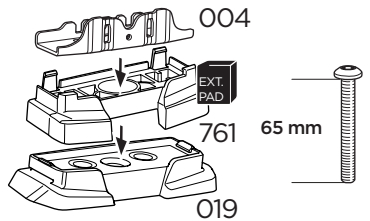

DACIA Dokker, 4-dr Van, 12-
 RENAULT Express, 4-dr Van, 21-
 This kit is only for vehicles with fixpoint mounting.

1
 KIT

x2

Safety

EXT. PAD

x2

i

2