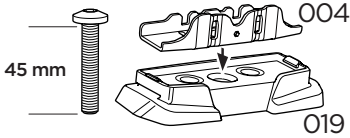

 +
 
 7 kg
 15,4 lbs
 = Max: 100 kg
 / 220 lbs

 +
 
 10,5 kg
 21,1 lbs
 = Max: 150 kg
 / 330 lbs

ISO 11154-E

This kit is only for vehicles with fixpoint mounting.

1
KIT

Safety

004 x4

019 x4

50229 x1

45 mm
51344 x2

65 mm
50604 x2

i

2

8 Nm

3

8 Nm