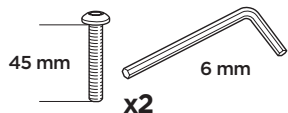

 +
 
 7 kg
 15,4 lbs
 = Max: 100 kg
 / 220 lbs

 +
 
 10,5 kg
 21,1 lbs
 = Max: 150 kg
 / 330 lbs

ISO 11154-E

This kit is only for vehicles with fixpoint mounting.

1
KIT

Safety

004 x4

019 x4

50229 x1

45 mm
51344 x2

65 mm
50604 x2

i

2

8 Nm

3

8 Nm