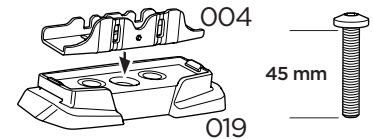

NISSAN NV250, 5-dr Van, 19-21

RENAULT Kangoo Maxi, 5-dr Van, 10-21

This kit is only for vehicles with fixpoint mounting.