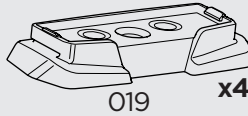

DACIA Dokker, 4-dr Van, 12-
 RENAULT Express, 4-dr Van, 21-
 This kit is only for vehicles with fixpoint mounting.

1
 KIT

x2

Safety

EXT. PAD

x2

i

2

3

NISSAN NV250, 5-dr Van, 19-21

RENAULT Kangoo Maxi, 5-dr Van, 10-21

This kit is only for vehicles with fixpoint mounting.

2

3

**A****B**

DACIA Dokker, 4-dr Van, 12-
RENAULT Express, 4-dr Van, 21-