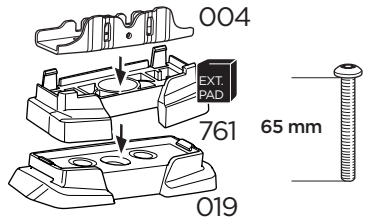

DACIA Dokker, 4-dr Van, 12-
 RENAULT Express, 4-dr Van, 21-
 This kit is only for vehicles with fixpoint mounting.

1
 KIT

x2

Safety

EXT. PAD

x2

i

2