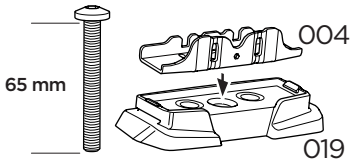

 +
 
 7 kg
 15,4 lbs
 = Max: 100 kg
 / 220 lbs

 +
 
 10,5 kg
 21,1 lbs
 = Max: 150 kg
 / 330 lbs

ISO 11154-E

This kit is only for vehicles with fixpoint mounting.

1
KIT

Safety

004 x4

019 x4

50229 x1

45 mm
51344 x2

65 mm
50604 x2

i

2

8 Nm

3

8 Nm