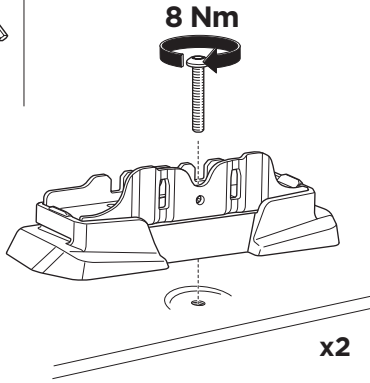

50229 x1

45 mm
51344 x2

65 mm
50604 x2

i

2

8 Nm

3

8 Nm

DACIA Dokker, 4-dr Van, 12-
 RENAULT Express, 4-dr Van, 21-
 This kit is only for vehicles with fixpoint mounting.

1
 KIT

x2

Safety

EXT. PAD

x2

i

2