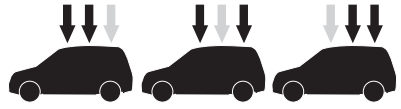

This kit is only for vehicles with fixpoint mounting.

1
KIT

Safety

i