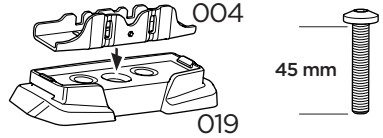

 +
 
 7 kg
 15,4 lbs
 = Max: 100 kg
 / 220 lbs

 +
 
 10,5 kg
 21,1 lbs
 = Max: 150 kg
 / 330 lbs

ISO 11154-E

This kit is only for vehicles with fixpoint mounting.

1
KIT

Safety

004 x4

019 x4

50229 x1

45 mm
51344 x2

65 mm
50604 x2

i

2

8 Nm

3

8 Nm