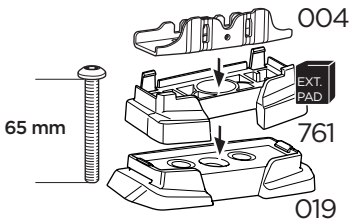

DACIA Dokker, 4-dr Van, 12-
 RENAULT Express, 4-dr Van, 21-
 This kit is only for vehicles with fixpoint mounting.

1
 KIT

x2

Safety

EXT. PAD

x2

i

2