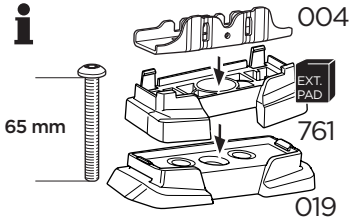

DACIA Dokker, 4-dr Van, 12-
 RENAULT Express, 4-dr Van, 21-
 This kit is only for vehicles with fixpoint mounting.

1
 KIT

x2

Safety

EXT. PAD

x2

i

2