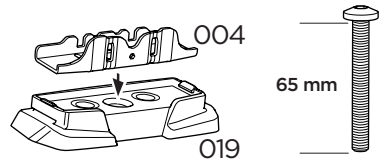

 +
 
 7 kg
 15,4 lbs
 = Max: 100 kg
 / 220 lbs

 +
 
 10,5 kg
 21,1 lbs
 = Max: 150 kg
 / 330 lbs

ISO 11154-E

This kit is only for vehicles with fixpoint mounting.

1
KIT

Safety

004 x4

019 x4

50229 x1

45 mm
51344 x2

65 mm
50604 x2

i

2

8 Nm

3

8 Nm