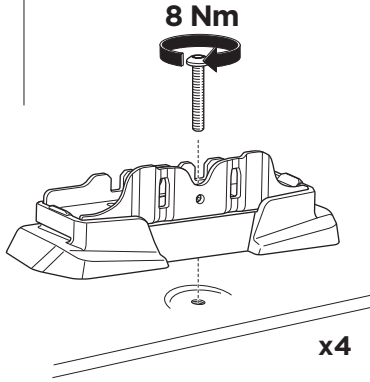

50229 x1

45 mm
51344 x2

65 mm
50604 x2

i

2

8 Nm

3

8 Nm

3

NISSAN NV250, 5-dr Van, 19-21

RENAULT Kangoo Maxi, 5-dr Van, 10-21

This kit is only for vehicles with fixpoint mounting.

2

3

**A****B**

DACIA Dokker, 4-dr Van, 12-
RENAULT Express, 4-dr Van, 21-