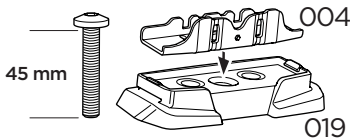

NISSAN NV250, 5-dr Van, 19-21

RENAULT Kangoo Maxi, 5-dr Van, 10-21

This kit is only for vehicles with fixpoint mounting.