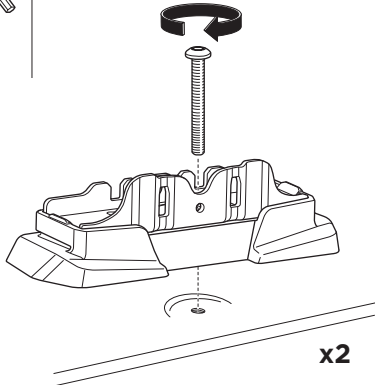

 +
 
 7 kg
 15,4 lbs
 = Max: 100 kg
 / 220 lbs

 +
 
 10,5 kg
 21,1 lbs
 = Max: 150 kg
 / 330 lbs

ISO 11154-E

This kit is only for vehicles with fixpoint mounting.

1
KIT

Safety

004 x4

019 x4

50229 x1

45 mm
51344 x2

65 mm
50604 x2

i

2

8 Nm

3

8 Nm