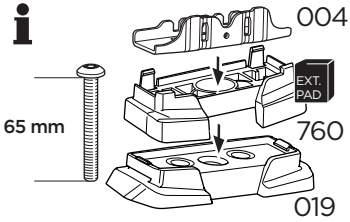

NISSAN NV250, 5-dr Van, 19-21

RENAULT Kangoo Maxi, 5-dr Van, 10-21

This kit is only for vehicles with fixpoint mounting.