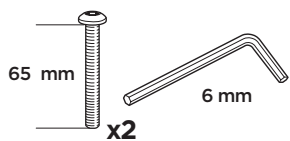

 +
 
 7 kg
 15,4 lbs
 = Max: 100 kg
 / 220 lbs

 +
 
 10,5 kg
 21,1 lbs
 = Max: 150 kg
 / 330 lbs

ISO 11154-E

This kit is only for vehicles with fixpoint mounting.

1
KIT

Safety

004 x4

019 x4

50229 x1

45 mm
51344 x2

65 mm
50604 x2

i

2

8 Nm

3

8 Nm