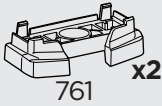

 +
 
 7 kg
 15,4 lbs
 = Max: 100 kg
 / 220 lbs

 +
 
 10,5 kg
 21,1 lbs
 = Max: 150 kg
 / 330 lbs

ISO 11154-E

This kit is only for vehicles with fixpoint mounting.

1
KIT

Safety

004 x4

019 x4

50229 x1

45 mm
51344 x2

65 mm
50604 x2

i

2

8 Nm

3

8 Nm

DACIA Dokker, 4-dr Van, 12-
 RENAULT Express, 4-dr Van, 21-
 This kit is only for vehicles with fixpoint mounting.

1
 KIT

x2

Safety

EXT. PAD

x2

i

2