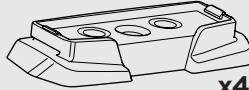

 +
 
 7 kg
 15,4 lbs
 = Max: 100 kg
 / 220 lbs

 +
 
 10,5 kg
 21,1 lbs
 = Max: 150 kg
 / 330 lbs

ISO 11154-E

This kit is only for vehicles with fixpoint mounting.

1
KIT

Safety

004 x4

019 x4