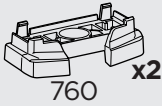

NISSAN NV250, 5-dr Van, 19-21

RENAULT Kangoo Maxi, 5-dr Van, 10-21

This kit is only for vehicles with fixpoint mounting.