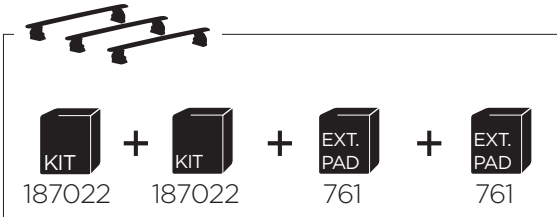

DACIA Dokker, 4-dr Van, 12-
 RENAULT Express, 4-dr Van, 21-
 This kit is only for vehicles with fixpoint mounting.

1
 KIT

x2

Safety

EXT. PAD

x2

i

2

3

NISSAN NV250, 5-dr Van, 19-21

RENAULT Kangoo Maxi, 5-dr Van, 10-21

This kit is only for vehicles with fixpoint mounting.

2

3

**A****B**

DACIA Dokker, 4-dr Van, 12-
RENAULT Express, 4-dr Van, 21-