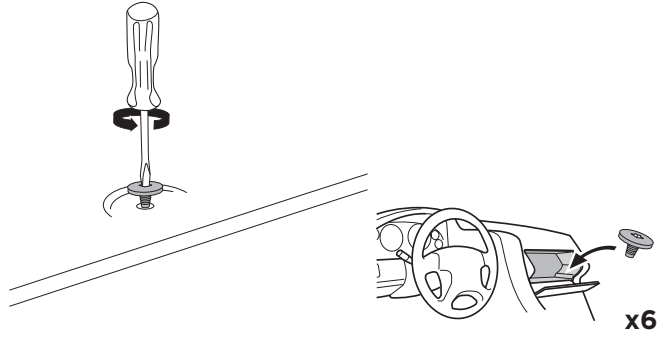

DACIA Dokker, 4-dr Van, 12-
 RENAULT Express, 4-dr Van, 21-
 This kit is only for vehicles with fixpoint mounting.

1
 KIT

x2

Safety

EXT. PAD

x2

i

2