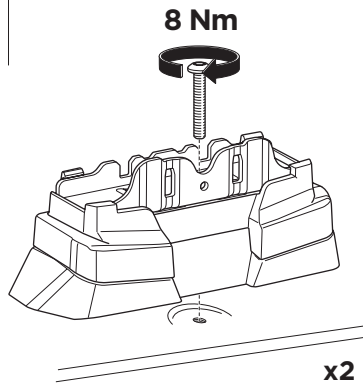

50229 x1

45 mm
51344 x2

65 mm
50604 x2

i

2

8 Nm

3

8 Nm

3

NISSAN NV250, 5-dr Van, 19-21

RENAULT Kangoo Maxi, 5-dr Van, 10-21

This kit is only for vehicles with fixpoint mounting.

2

3

**A****B**

DACIA Dokker, 4-dr Van, 12-
RENAULT Express, 4-dr Van, 21-