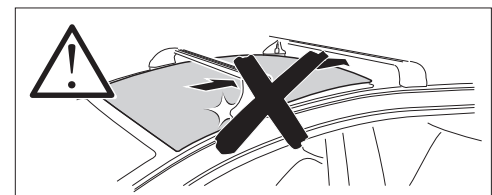

1

Kit 186204

HONDA Pilot (Mk. IV), 5-dr SUV, 23-

ISO 11154-E

This kit is only for vehicles with roof railing.

1 KIT Safety

089 x4   165 x4   093 x4   Spare Part 54201 x4

Max: 75 kg / 165 lbs

Max 130 km/h / 80 Mph

2 FOOT PACK

THULE FOOT PACK x4   4 Nm x1

80 km/h / 50 Mph