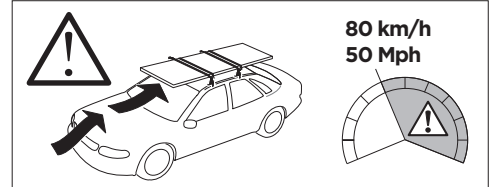

1

Kit 145215

HYUNDAI Kona, 5-dr SUV, 17-23*

*without roof railing

ISO 11154-E