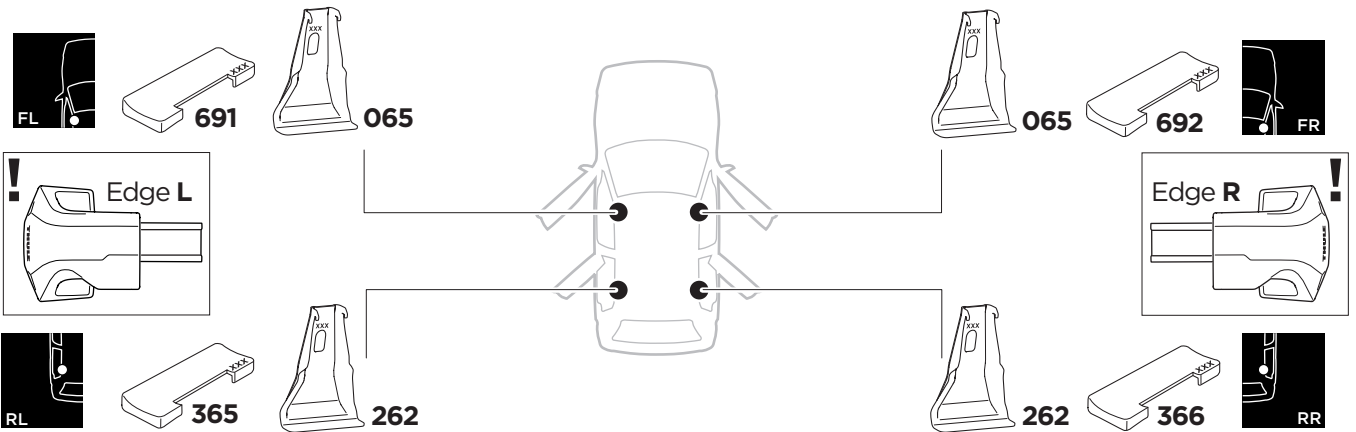

1

Kit 145215

HYUNDAI Kona, 5-dr SUV, 17-23*

*without roof railing

ISO 11154-E

THULE WingBar Evo	THULE WingBar Edge	THULE WingBar	THULE SquareBar Evo	Evo X (scale)	Edge X (scale)
HYUNDAI Kona, 5-dr SUV, 17-23*				39	A

THULE ProBar Evo	THULE SlideBar Evo	X (mm/inch)		
HYUNDAI Kona, 5-dr SUV, 17-23*		1041 mm / 41"		

THULE WingBar Evo	THULE WingBar Edge	THULE WingBar	THULE SquareBar Evo	Evo Y (scale)	Edge Y (scale)
HYUNDAI Kona, 5-dr SUV, 17-23*				33,5	L

THULE ProBar Evo	THULE SlideBar Evo	Y (mm/inch)		
HYUNDAI Kona, 5-dr SUV, 17-23*		986 mm / 38 7/8"		

	W (mm/inch)	Z (mm/inch)
HYUNDAI Kona, 5-dr SUV, 17-23*	680 mm / 26 3/4"	350 mm / 13 3/4"