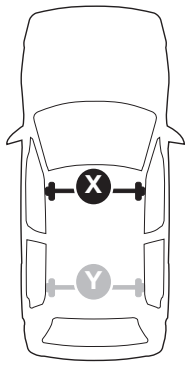

1

Kit 145215

HYUNDAI Kona, 5-dr SUV, 17-23*

*without roof railing

ISO 11154-E

THULE WingBar Evo	THULE WingBar Edge	THULE WingBar	THULE SquareBar Evo	Evo X (scale)	Edge X (scale)
HYUNDAI Kona, 5-dr SUV, 17-23*				39	A

THULE ProBar Evo	THULE SlideBar Evo	X (mm/inch)		
HYUNDAI Kona, 5-dr SUV, 17-23*		1041 mm / 41"		

THULE WingBar Evo	THULE WingBar Edge	THULE WingBar	THULE SquareBar Evo	Evo Y (scale)	Edge Y (scale)
HYUNDAI Kona, 5-dr SUV, 17-23*				33,5	L

THULE ProBar Evo	THULE SlideBar Evo	Y (mm/inch)		
HYUNDAI Kona, 5-dr SUV, 17-23*		986 mm / 38 7/8"		

	W (mm/inch)	Z (mm/inch)
HYUNDAI Kona, 5-dr SUV, 17-23*	680 mm / 26 3/4"	350 mm / 13 3/4"