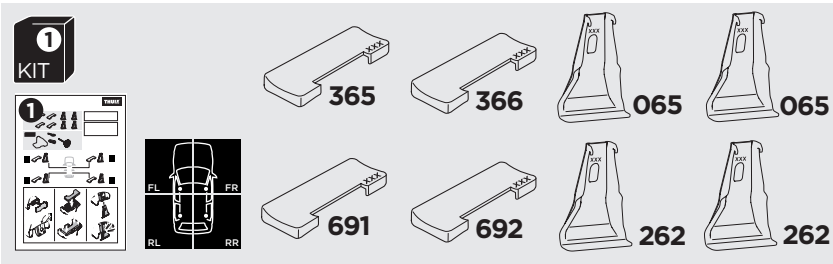

1

Kit 145215

HYUNDAI Kona, 5-dr SUV, 17-23*

*without roof railing

ISO 11154-E

THULE WingBar Evo	THULE WingBar Edge	THULE WingBar	THULE SquareBar Evo	Evo X (scale)	Edge X (scale)
HYUNDAI Kona, 5-dr SUV, 17-23*				39	A

THULE ProBar Evo	THULE SlideBar Evo	X (mm/inch)		
HYUNDAI Kona, 5-dr SUV, 17-23*		1041 mm / 41"		

THULE WingBar Evo	THULE WingBar Edge	THULE WingBar	THULE SquareBar Evo	Evo Y (scale)	Edge Y (scale)
HYUNDAI Kona, 5-dr SUV, 17-23*				33,5	L

THULE ProBar Evo	THULE SlideBar Evo	Y (mm/inch)		
HYUNDAI Kona, 5-dr SUV, 17-23*		986 mm / 38 7/8"		

	W (mm/inch)	Z (mm/inch)
HYUNDAI Kona, 5-dr SUV, 17-23*	680 mm / 26 3/4"	350 mm / 13 3/4"