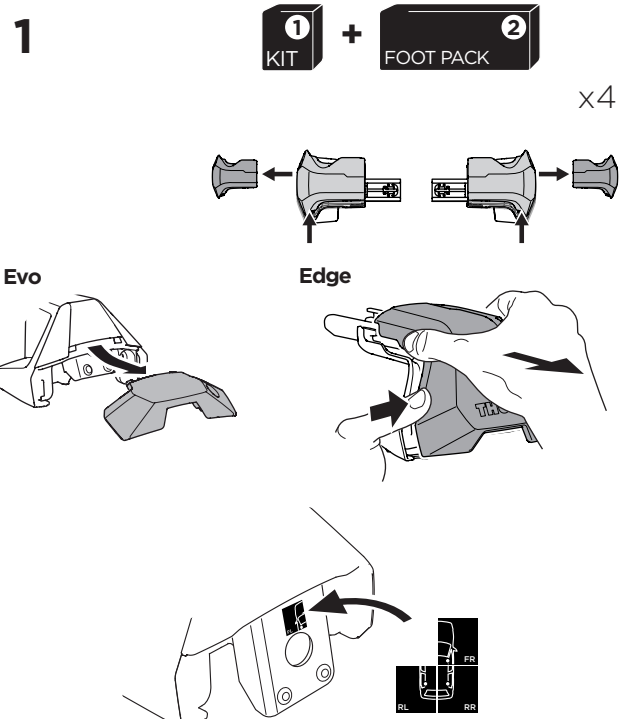

1

Kit 145215

HYUNDAI Kona, 5-dr SUV, 17-23*

*without roof railing

ISO 11154-E

THULE WingBar Evo	THULE WingBar Edge	THULE WingBar	THULE SquareBar Evo	Evo X (scale)	Edge X (scale)
HYUNDAI Kona, 5-dr SUV, 17-23*				39	A

THULE ProBar Evo	THULE SlideBar Evo	X (mm/inch)		
HYUNDAI Kona, 5-dr SUV, 17-23*		1041 mm / 41"		

THULE WingBar Evo	THULE WingBar Edge	THULE WingBar	THULE SquareBar Evo	Evo Y (scale)	Edge Y (scale)
HYUNDAI Kona, 5-dr SUV, 17-23*				33,5	L

THULE ProBar Evo	THULE SlideBar Evo	Y (mm/inch)		
HYUNDAI Kona, 5-dr SUV, 17-23*		986 mm / 38 7/8"		

	W (mm/inch)	Z (mm/inch)
HYUNDAI Kona, 5-dr SUV, 17-23*	680 mm / 26 3/4"	350 mm / 13 3/4"