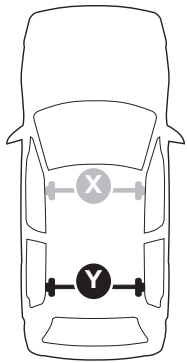

1

Kit 145215

HYUNDAI Kona, 5-dr SUV, 17-23*

*without roof railing

ISO 11154-E

THULE WingBar Evo	THULE WingBar Edge	THULE WingBar	THULE SquareBar Evo	Evo X (scale)	Edge X (scale)
HYUNDAI Kona, 5-dr SUV, 17-23*				39	A

THULE ProBar Evo	THULE SlideBar Evo	X (mm/inch)		
HYUNDAI Kona, 5-dr SUV, 17-23*		1041 mm / 41"		

THULE WingBar Evo	THULE WingBar Edge	THULE WingBar	THULE SquareBar Evo	Evo Y (scale)	Edge Y (scale)
HYUNDAI Kona, 5-dr SUV, 17-23*				33,5	L

THULE ProBar Evo	THULE SlideBar Evo	Y (mm/inch)		
HYUNDAI Kona, 5-dr SUV, 17-23*		986 mm / 38 7/8"		

	W (mm/inch)	Z (mm/inch)
HYUNDAI Kona, 5-dr SUV, 17-23*	680 mm / 26 3/4"	350 mm / 13 3/4"