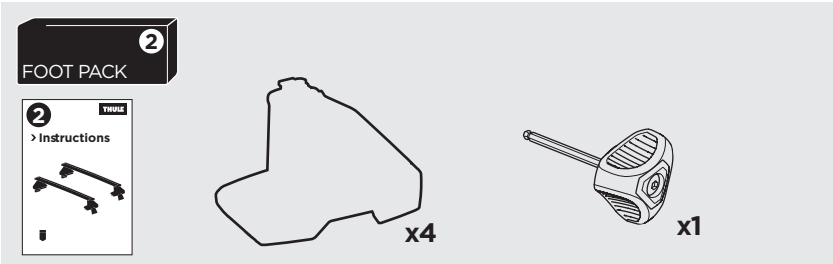

1

Kit 145215

HYUNDAI Kona, 5-dr SUV, 17-23*

*without roof railing

ISO 11154-E

THULE WingBar Evo	THULE WingBar Edge	THULE WingBar	THULE SquareBar Evo	Evo X (scale)	Edge X (scale)
HYUNDAI Kona, 5-dr SUV, 17-23*				39	A

THULE ProBar Evo	THULE SlideBar Evo	X (mm/inch)		
HYUNDAI Kona, 5-dr SUV, 17-23*		1041 mm / 41"		

THULE WingBar Evo	THULE WingBar Edge	THULE WingBar	THULE SquareBar Evo	Evo Y (scale)	Edge Y (scale)
HYUNDAI Kona, 5-dr SUV, 17-23*				33,5	L

THULE ProBar Evo	THULE SlideBar Evo	Y (mm/inch)		
HYUNDAI Kona, 5-dr SUV, 17-23*		986 mm / 38 7/8"		

	W (mm/inch)	Z (mm/inch)
HYUNDAI Kona, 5-dr SUV, 17-23*	680 mm / 26 3/4"	350 mm / 13 3/4"