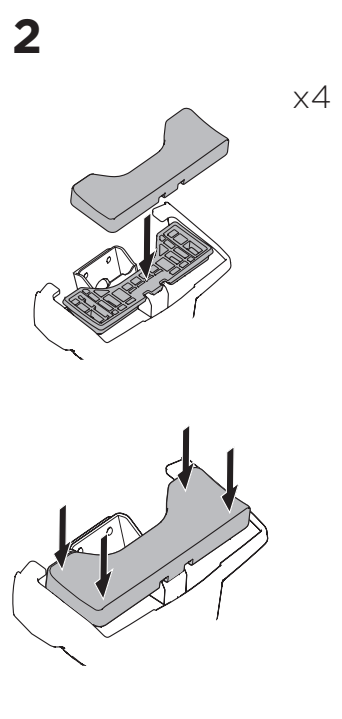

1

Kit 145215

HYUNDAI Kona, 5-dr SUV, 17-23*

*without roof railing

ISO 11154-E

THULE WingBar Evo	THULE WingBar Edge	THULE WingBar	THULE SquareBar Evo	Evo X (scale)	Edge X (scale)
HYUNDAI Kona, 5-dr SUV, 17-23*				39	A

THULE ProBar Evo	THULE SlideBar Evo	X (mm/inch)		
HYUNDAI Kona, 5-dr SUV, 17-23*		1041 mm / 41"		

THULE WingBar Evo	THULE WingBar Edge	THULE WingBar	THULE SquareBar Evo	Evo Y (scale)	Edge Y (scale)
HYUNDAI Kona, 5-dr SUV, 17-23*				33,5	L

THULE ProBar Evo	THULE SlideBar Evo	Y (mm/inch)		
HYUNDAI Kona, 5-dr SUV, 17-23*		986 mm / 38 7/8"		

	W (mm/inch)	Z (mm/inch)
HYUNDAI Kona, 5-dr SUV, 17-23*	680 mm / 26 3/4"	350 mm / 13 3/4"