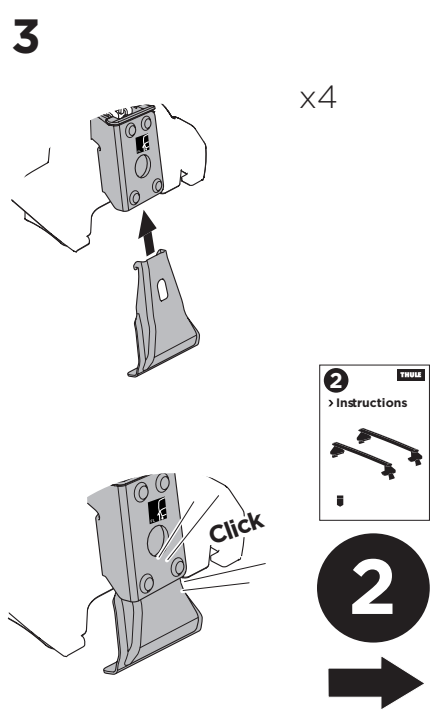

1

Kit 145215

HYUNDAI Kona, 5-dr SUV, 17-23*

*without roof railing

ISO 11154-E

THULE WingBar Evo	THULE WingBar Edge	THULE WingBar	THULE SquareBar Evo	Evo X (scale)	Edge X (scale)
HYUNDAI Kona, 5-dr SUV, 17-23*				39	A

THULE ProBar Evo	THULE SlideBar Evo	X (mm/inch)		
HYUNDAI Kona, 5-dr SUV, 17-23*		1041 mm / 41"		

THULE WingBar Evo	THULE WingBar Edge	THULE WingBar	THULE SquareBar Evo	Evo Y (scale)	Edge Y (scale)
HYUNDAI Kona, 5-dr SUV, 17-23*				33,5	L

THULE ProBar Evo	THULE SlideBar Evo	Y (mm/inch)		
HYUNDAI Kona, 5-dr SUV, 17-23*		986 mm / 38 7/8"		

	W (mm/inch)	Z (mm/inch)
HYUNDAI Kona, 5-dr SUV, 17-23*	680 mm / 26 3/4"	350 mm / 13 3/4"