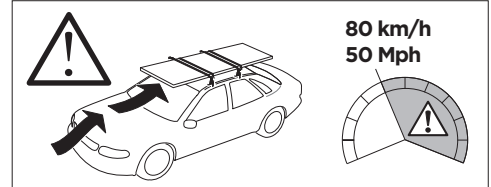

1

Kit 145215

HYUNDAI Kona, 5-dr SUV, 17-*

*without roof railing

ISO 11154-E