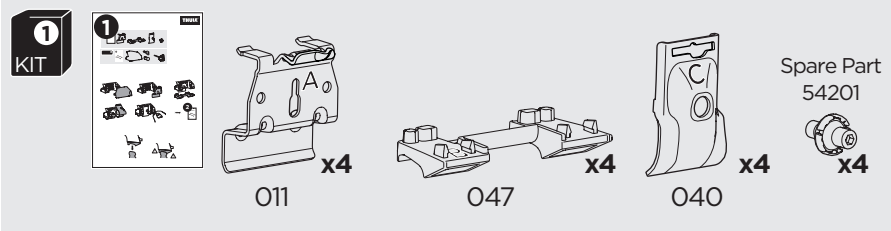

1

Kit 186053

VOLKSWAGEN Touareg (Typ CR), 5-dr SUV, 19-23

ISO 11154-E

This kit is only for vehicles with flush railing.

1

Evo

Edge