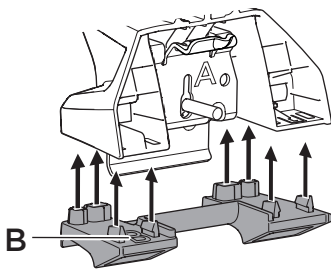

1

Kit 186053

VOLKSWAGEN Touareg (Typ CR), 5-dr SUV, 19-23

ISO 11154-E

This kit is only for vehicles with flush railing.

1

Evo

Edge

2

3

4

5

2