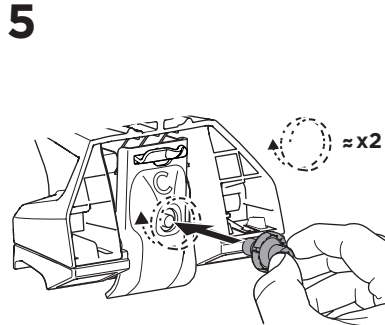

1

Kit 186053

VOLKSWAGEN Touareg (Typ CR), 5-dr SUV, 19-23

ISO 11154-E

This kit is only for vehicles with flush railing.

1

Evo

Edge

2

3

4

5

2