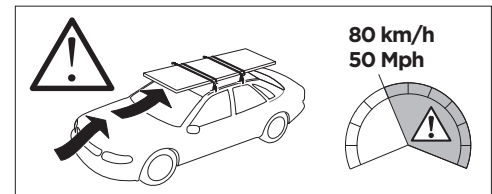

1

Kit 186053

VOLKSWAGEN Touareg (Typ CR), 5-dr SUV, 19-23

ISO 11154-E

This kit is only for vehicles with flush railing.

1

Evo

Edge