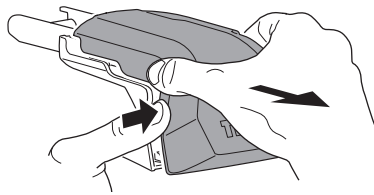

1

Kit 186053

VOLKSWAGEN Touareg (Typ CR), 5-dr SUV, 19-23

ISO 11154-E

This kit is only for vehicles with flush railing.

1

Evo

Edge