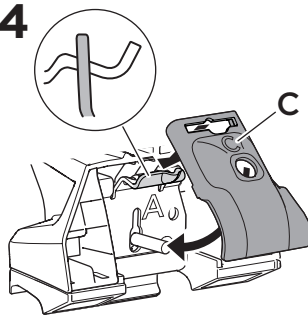

1

Kit 186053

VOLKSWAGEN Touareg (Typ CR), 5-dr SUV, 19-23

ISO 11154-E

This kit is only for vehicles with flush railing.

1

Evo

Edge

2

3

4

5

2