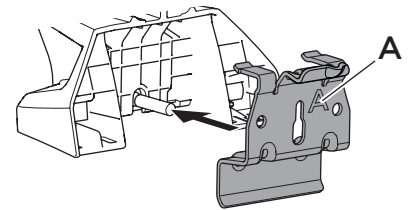

1

Kit 186053

VOLKSWAGEN Touareg (Typ CR), 5-dr SUV, 19-23

ISO 11154-E

This kit is only for vehicles with flush railing.

1

Evo

Edge

2

3

4

5

2