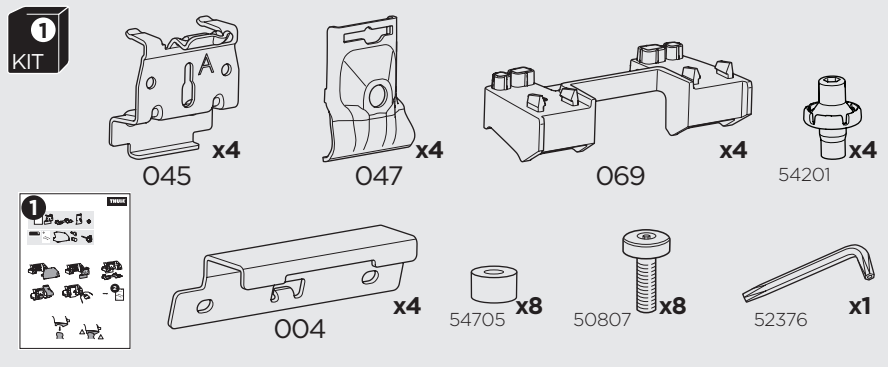

1

Kit 186086

NISSAN Kicks (P15), 5-dr SUV, 16-24
 NISSAN Kicks Play (P15), 5-dr SUV, 24-

ISO 11154-E

This kit is only for vehicles with flush railing.

1 KIT + **2** FOOT PACK

1

Evo

Edge

2

3

B

4

5

2

> Instructions