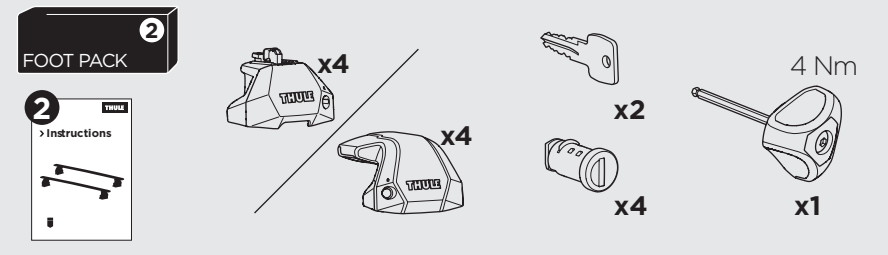

1

Kit 186086

NISSAN Kicks (P15), 5-dr SUV, 16-24
 NISSAN Kicks Play (P15), 5-dr SUV, 24-

ISO 11154-E

This kit is only for vehicles with flush railing.

1 KIT + **2** FOOT PACK

1

Evo

Edge

2

3

B

4

5

2

> Instructions