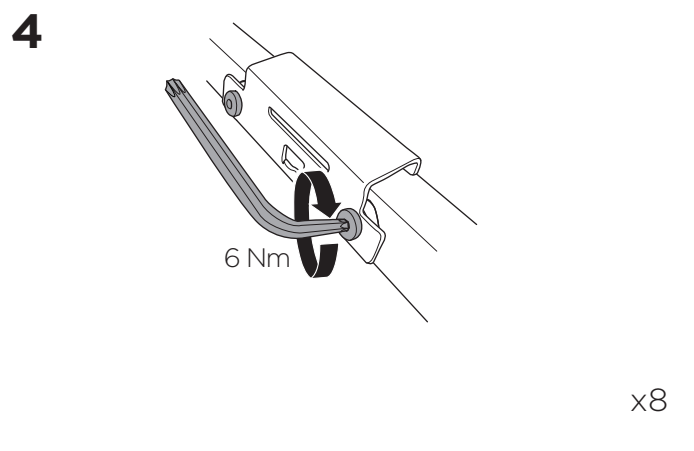

1

Kit 186086

NISSAN Kicks (P15), 5-dr SUV, 16-24
 NISSAN Kicks Play (P15), 5-dr SUV, 24-

ISO 11154-E

This kit is only for vehicles with flush railing.

1 KIT + **2** FOOT PACK

1

Evo

Edge

2

3

B

4

5

2

> Instructions