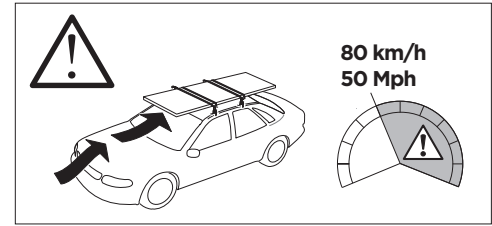

1

Kit 186086

NISSAN Kicks (P15), 5-dr SUV, 16-24
 NISSAN Kicks Play (P15), 5-dr SUV, 24-

ISO 11154-E

This kit is only for vehicles with flush railing.

1 KIT + **2** FOOT PACK

1

Evo