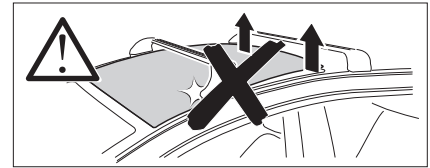

1

Kit 145381

VOLKSWAGEN ID.7, 5-dr Hatchback, 24-

ISO 11154-E

Bring your life
thule.com