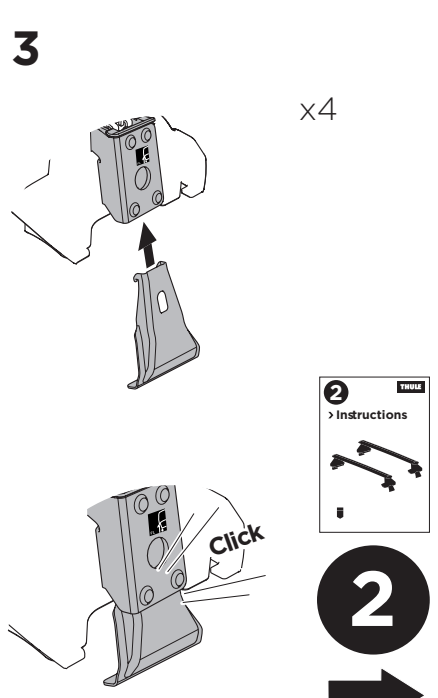

1

Kit 145381

VOLKSWAGEN ID.7, 5-dr Hatchback, 24-

ISO 11154-E

Bring your life
thule.com

THULE WingBar Evo	THULE WingBar Edge	THULE WingBar	THULE SquareBar Evo	Evo X (scale)	Edge X (scale)
VOLKSWAGEN ID.7, 5-dr Hatchback, 24-				45,5	F

THULE ProBar Evo	THULE SlideBar Evo	X (mm/inch)		
VOLKSWAGEN ID.7, 5-dr Hatchback, 24-				1106 mm / 43 1/2"

THULE WingBar Evo	THULE WingBar Edge	THULE WingBar	THULE SquareBar Evo	Evo Y (scale)	Edge Y (scale)
VOLKSWAGEN ID.7, 5-dr Hatchback, 24-				42	M

THULE ProBar Evo	THULE SlideBar Evo	Y (mm/inch)		
VOLKSWAGEN ID.7, 5-dr Hatchback, 24-				1071 mm / 42 1/8"

	W (mm/inch)	Z (mm/inch)
VOLKSWAGEN ID.7, 5-dr Hatchback, 24-	770 mm / 30 3/8"	250 mm / 9 7/8"