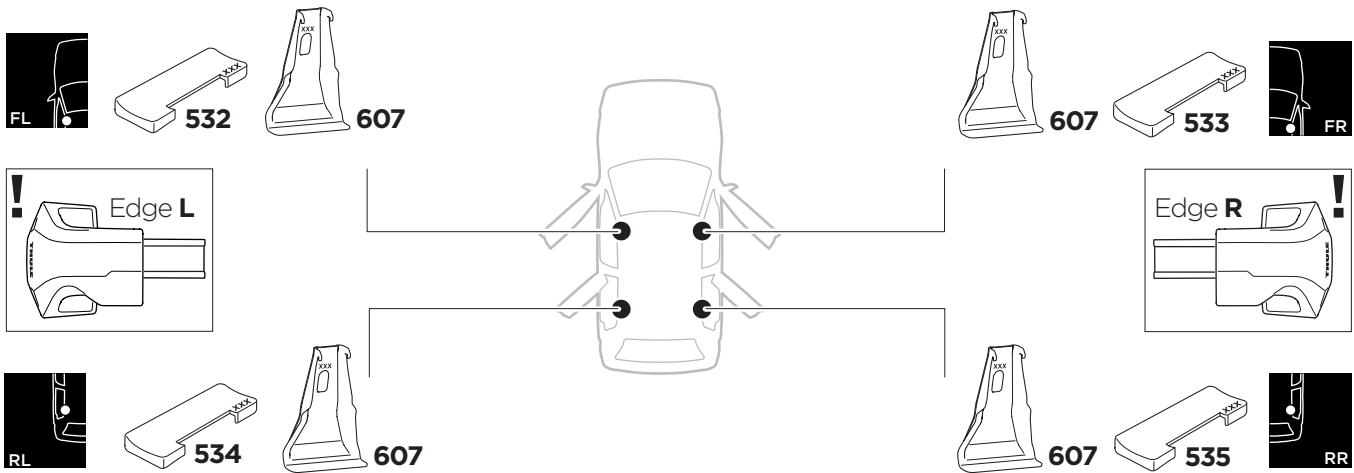

1

Kit 145381

VOLKSWAGEN ID.7, 5-dr Hatchback, 24-

ISO 11154-E

Bring your life
thule.com

THULE WingBar Evo	THULE WingBar Edge	THULE WingBar	THULE SquareBar Evo	Evo X (scale)	Edge X (scale)
VOLKSWAGEN ID.7, 5-dr Hatchback, 24-				45,5	F

THULE ProBar Evo	THULE SlideBar Evo	X (mm/inch)		
VOLKSWAGEN ID.7, 5-dr Hatchback, 24-				1106 mm / 43 1/2"

THULE WingBar Evo	THULE WingBar Edge	THULE WingBar	THULE SquareBar Evo	Evo Y (scale)	Edge Y (scale)
VOLKSWAGEN ID.7, 5-dr Hatchback, 24-				42	M

THULE ProBar Evo	THULE SlideBar Evo	Y (mm/inch)		
VOLKSWAGEN ID.7, 5-dr Hatchback, 24-				1071 mm / 42 1/8"

	W (mm/inch)	Z (mm/inch)
VOLKSWAGEN ID.7, 5-dr Hatchback, 24-	770 mm / 30 3/8"	250 mm / 9 7/8"