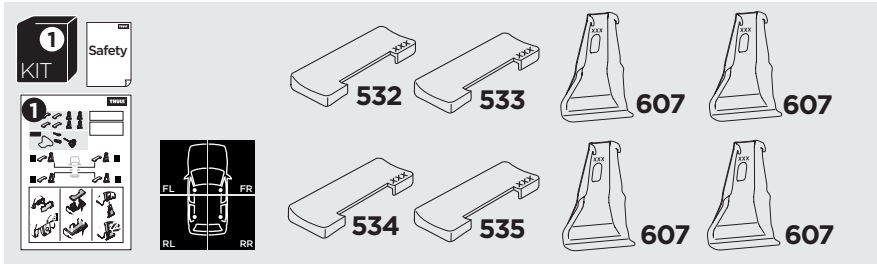

1

Kit 145381

VOLKSWAGEN ID.7, 5-dr Hatchback, 24-

ISO 11154-E

Bring your life
thule.com

THULE WingBar Evo	THULE WingBar Edge	THULE WingBar	THULE SquareBar Evo	Evo X (scale)	Edge X (scale)
VOLKSWAGEN ID.7, 5-dr Hatchback, 24-				45,5	F

THULE ProBar Evo	THULE SlideBar Evo	X (mm/inch)		
VOLKSWAGEN ID.7, 5-dr Hatchback, 24-				1106 mm / 43 1/2"

THULE WingBar Evo	THULE WingBar Edge	THULE WingBar	THULE SquareBar Evo	Evo Y (scale)	Edge Y (scale)
VOLKSWAGEN ID.7, 5-dr Hatchback, 24-				42	M

THULE ProBar Evo	THULE SlideBar Evo	Y (mm/inch)		
VOLKSWAGEN ID.7, 5-dr Hatchback, 24-				1071 mm / 42 1/8"

	W (mm/inch)	Z (mm/inch)
VOLKSWAGEN ID.7, 5-dr Hatchback, 24-	770 mm / 30 3/8"	250 mm / 9 7/8"