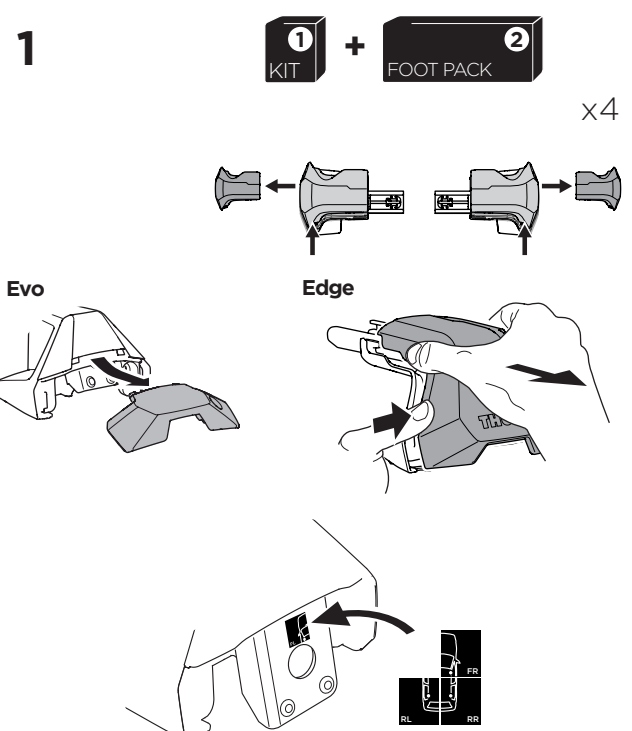

1

Kit 145381

VOLKSWAGEN ID.7, 5-dr Hatchback, 24-

ISO 11154-E

Bring your life
thule.com

THULE WingBar Evo	THULE WingBar Edge	THULE WingBar	THULE SquareBar Evo	Evo X (scale)	Edge X (scale)
VOLKSWAGEN ID.7, 5-dr Hatchback, 24-				45,5	F

THULE ProBar Evo	THULE SlideBar Evo	X (mm/inch)		
VOLKSWAGEN ID.7, 5-dr Hatchback, 24-				1106 mm / 43 1/2"

THULE WingBar Evo	THULE WingBar Edge	THULE WingBar	THULE SquareBar Evo	Evo Y (scale)	Edge Y (scale)
VOLKSWAGEN ID.7, 5-dr Hatchback, 24-				42	M

THULE ProBar Evo	THULE SlideBar Evo	Y (mm/inch)		
VOLKSWAGEN ID.7, 5-dr Hatchback, 24-				1071 mm / 42 1/8"

	W (mm/inch)	Z (mm/inch)
VOLKSWAGEN ID.7, 5-dr Hatchback, 24-	770 mm / 30 3/8"	250 mm / 9 7/8"