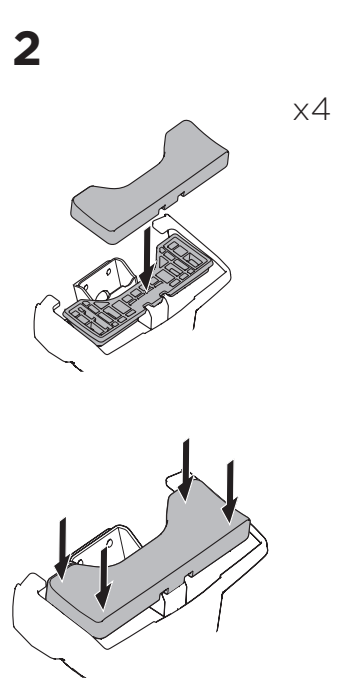

1

Kit 145381

VOLKSWAGEN ID.7, 5-dr Hatchback, 24-

ISO 11154-E

Bring your life
thule.com

THULE WingBar Evo	THULE WingBar Edge	THULE WingBar	THULE SquareBar Evo	Evo X (scale)	Edge X (scale)
VOLKSWAGEN ID.7, 5-dr Hatchback, 24-				45,5	F

THULE ProBar Evo	THULE SlideBar Evo	X (mm/inch)		
VOLKSWAGEN ID.7, 5-dr Hatchback, 24-				1106 mm / 43 1/2"

THULE WingBar Evo	THULE WingBar Edge	THULE WingBar	THULE SquareBar Evo	Evo Y (scale)	Edge Y (scale)
VOLKSWAGEN ID.7, 5-dr Hatchback, 24-				42	M

THULE ProBar Evo	THULE SlideBar Evo	Y (mm/inch)		
VOLKSWAGEN ID.7, 5-dr Hatchback, 24-				1071 mm / 42 1/8"

	W (mm/inch)	Z (mm/inch)
VOLKSWAGEN ID.7, 5-dr Hatchback, 24-	770 mm / 30 3/8"	250 mm / 9 7/8"