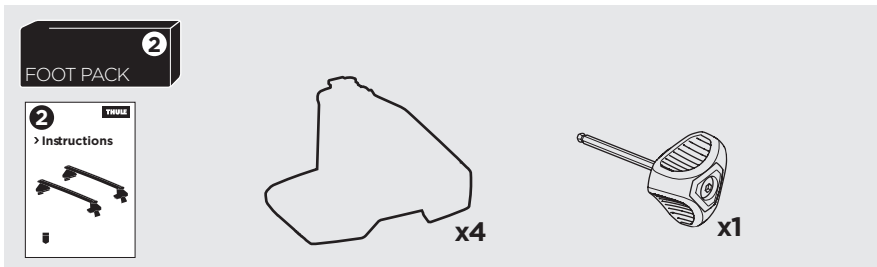

1

Kit 145381

VOLKSWAGEN ID.7, 5-dr Hatchback, 24-

ISO 11154-E

Bring your life
thule.com

THULE WingBar Evo	THULE WingBar Edge	THULE WingBar	THULE SquareBar Evo	Evo X (scale)	Edge X (scale)
VOLKSWAGEN ID.7, 5-dr Hatchback, 24-				45,5	F

THULE ProBar Evo	THULE SlideBar Evo	X (mm/inch)		
VOLKSWAGEN ID.7, 5-dr Hatchback, 24-				1106 mm / 43 1/2"

THULE WingBar Evo	THULE WingBar Edge	THULE WingBar	THULE SquareBar Evo	Evo Y (scale)	Edge Y (scale)
VOLKSWAGEN ID.7, 5-dr Hatchback, 24-				42	M

THULE ProBar Evo	THULE SlideBar Evo	Y (mm/inch)		
VOLKSWAGEN ID.7, 5-dr Hatchback, 24-				1071 mm / 42 1/8"

	W (mm/inch)	Z (mm/inch)
VOLKSWAGEN ID.7, 5-dr Hatchback, 24-	770 mm / 30 3/8"	250 mm / 9 7/8"