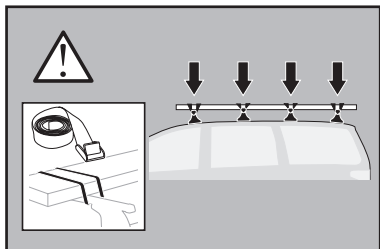

# > Instructions

**FORD Transit Connect**, 4-dr Van, 14-  
**MERCEDES Sprinter**, 4-dr Van, 06-  
**VOLKSWAGEN Crafter**, 4-dr Van, 06-16  
**VOLKSWAGEN Crafter**, 4-dr Van, 17-

This kit is only for vehicles with fixpoint mounting.