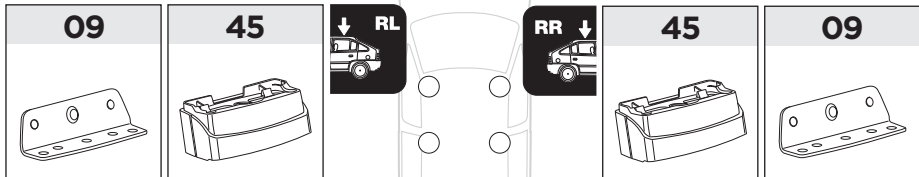

751
FootPack