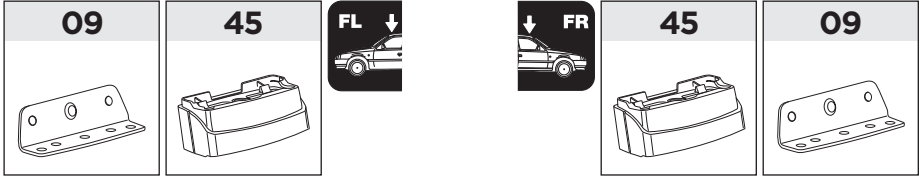

1

VOLKSWAGEN Crafter, 4-dr Van, 17-

753
FootPack