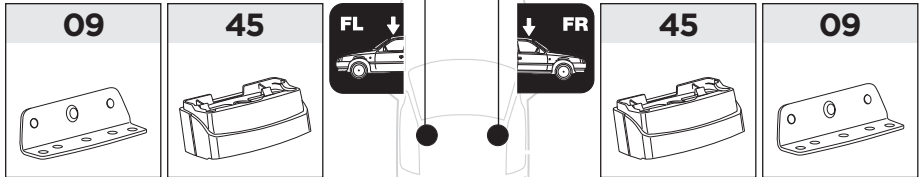

1

VOLKSWAGEN Crafter, 4-dr Van, 17-

753
FootPack