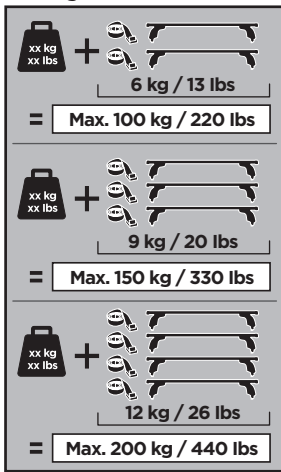

# > Instructions

**FORD Transit Connect**, 4-dr Van, 14-  
**MERCEDES Sprinter**, 4-dr Van, 06-  
**VOLKSWAGEN Crafter**, 4-dr Van, 06-16  
**VOLKSWAGEN Crafter**, 4-dr Van, 17-

This kit is only for vehicles with fixpoint mounting.