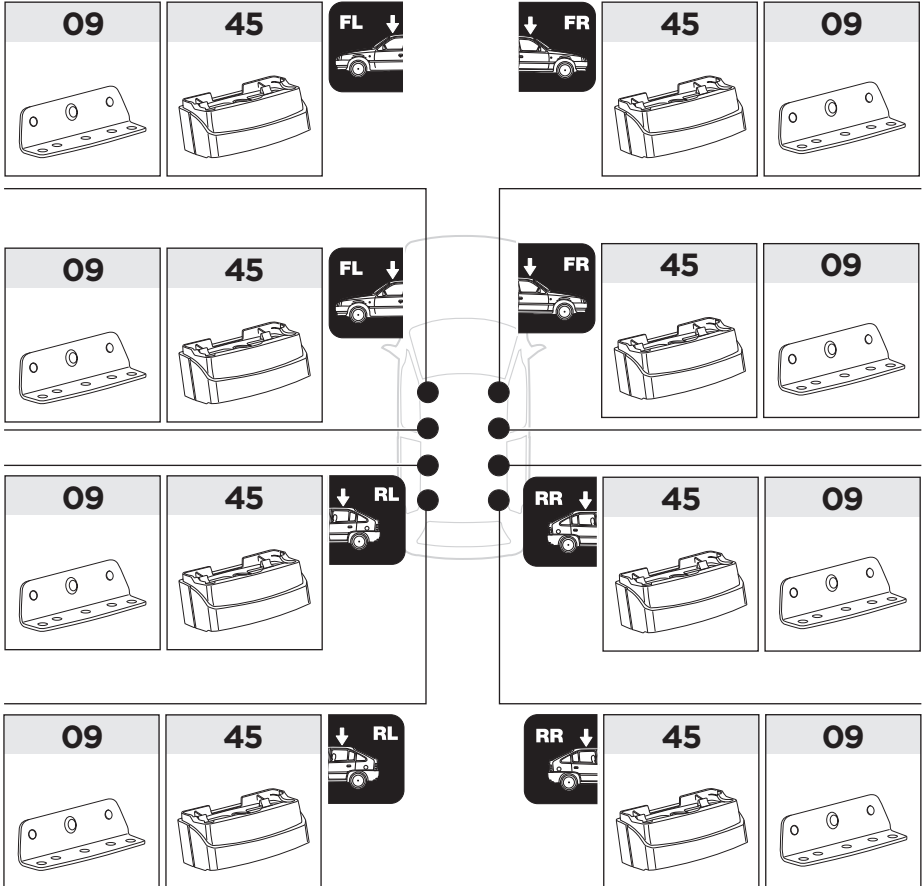

# > Instructions

**FORD Transit Connect**, 4-dr Van, 14-  
**MERCEDES Sprinter**, 4-dr Van, 06-  
**VOLKSWAGEN Crafter**, 4-dr Van, 06-16  
**VOLKSWAGEN Crafter**, 4-dr Van, 17-

This kit is only for vehicles with fixpoint mounting.

ISO 11154-E

183032

C.20181004  
509-3032-05

Bring your life  
thule.com

1

FORD Transit Connect, 4-dr Van, 14-  
MERCEDES Sprinter, 4-dr Van, 06-  
VOLKSWAGEN Crafter, 4-dr Van, 06-16

**753**  
FootPack

1

VOLKSWAGEN Crafter, 4-dr Van, 17-

**753**  
FootPack

**751**  
FootPack

1

VOLKSWAGEN Crafter, 4-dr Van, 17-

**753**  
FootPack

**751**  
FootPack

**2****A****B****753**  
FootPack