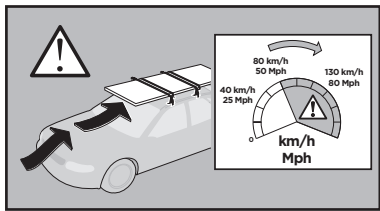

# > Instructions

**FORD Transit Connect**, 4-dr Van, 14-  
**MERCEDES Sprinter**, 4-dr Van, 06-  
**VOLKSWAGEN Crafter**, 4-dr Van, 06-16  
**VOLKSWAGEN Crafter**, 4-dr Van, 17-

This kit is only for vehicles with fixpoint mounting.