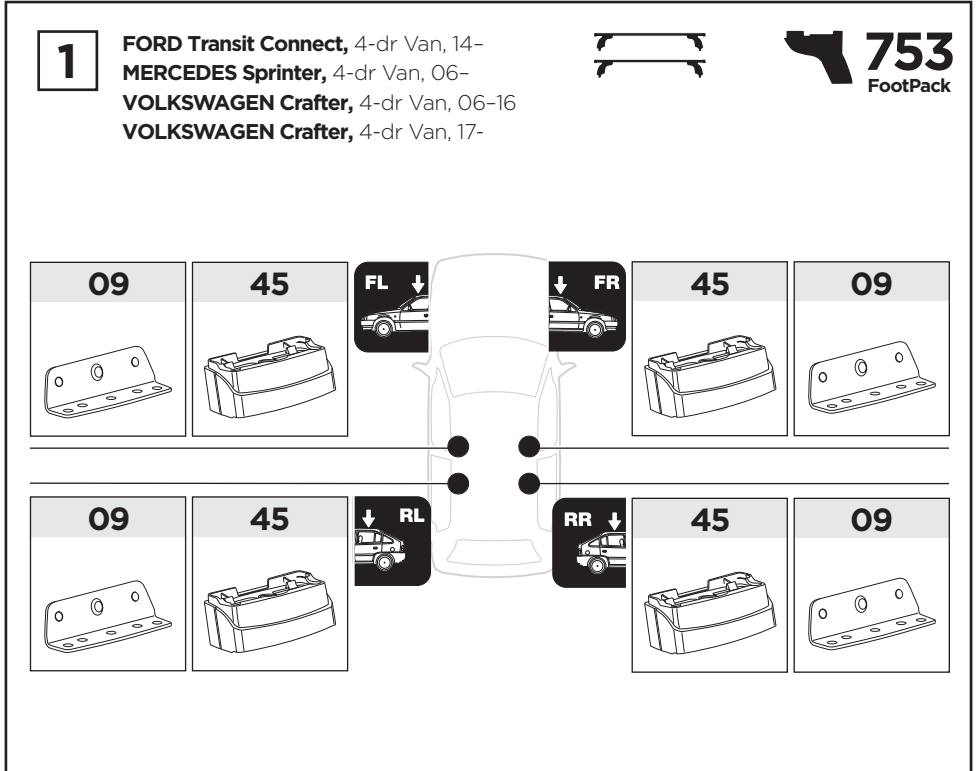

# > Instructions

**FORD Transit Connect**, 4-dr Van, 14-  
**MERCEDES Sprinter**, 4-dr Van, 06-  
**VOLKSWAGEN Crafter**, 4-dr Van, 06-16  
**VOLKSWAGEN Crafter**, 4-dr Van, 17-

This kit is only for vehicles with fixpoint mounting.

ISO 11154-E

183032

C.20181004  
509-3032-05

Bring your life  
thule.com

1

FORD Transit Connect, 4-dr Van, 14-  
MERCEDES Sprinter, 4-dr Van, 06-  
VOLKSWAGEN Crafter, 4-dr Van, 06-16

**753**  
FootPack

1