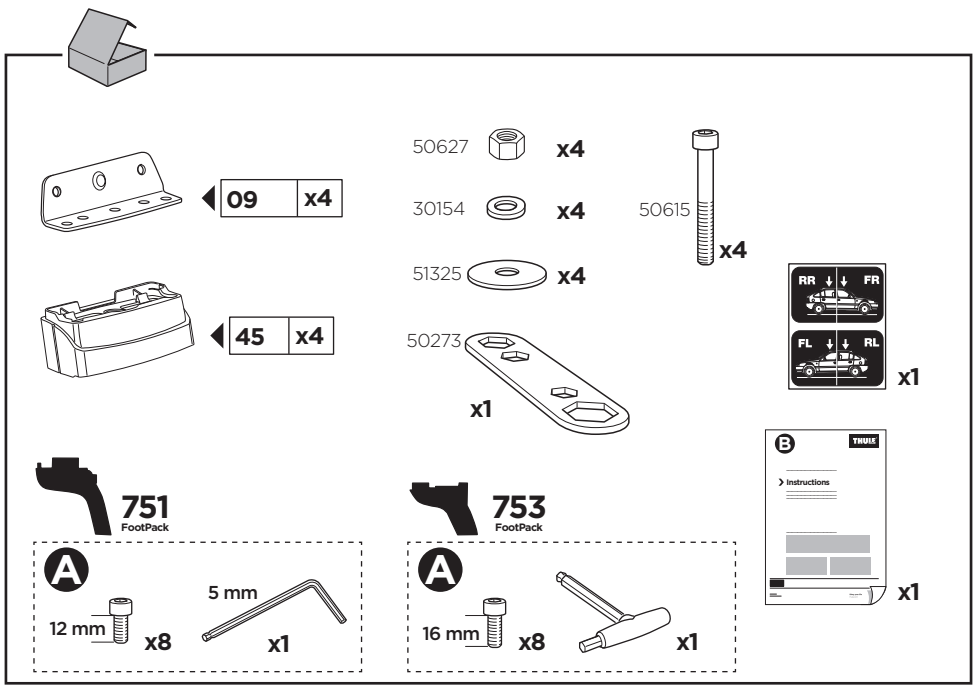

# > Instructions

**FORD Transit Connect**, 4-dr Van, 14-  
**MERCEDES Sprinter**, 4-dr Van, 06-  
**VOLKSWAGEN Crafter**, 4-dr Van, 06-16  
**VOLKSWAGEN Crafter**, 4-dr Van, 17-

This kit is only for vehicles with fixpoint mounting.

ISO 11154-E

183032

C.20181004  
509-3032-05

Bring your life  
thule.com

1

FORD Transit Connect, 4-dr Van, 14-  
MERCEDES Sprinter, 4-dr Van, 06-  
VOLKSWAGEN Crafter, 4-dr Van, 06-16

**753**  
FootPack

1