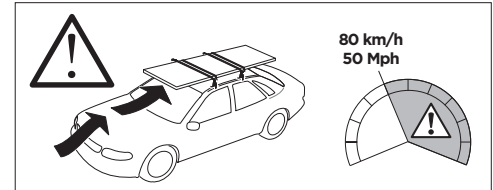

1

Kit 187124

PORSCHE Cayenne, 5-dr SUV, 02-09
VOLKSWAGEN Touareg, 5-dr SUV, 02-09

ISO 11154-E

This kit is only for vehicles with T-Profile.

1

2

3