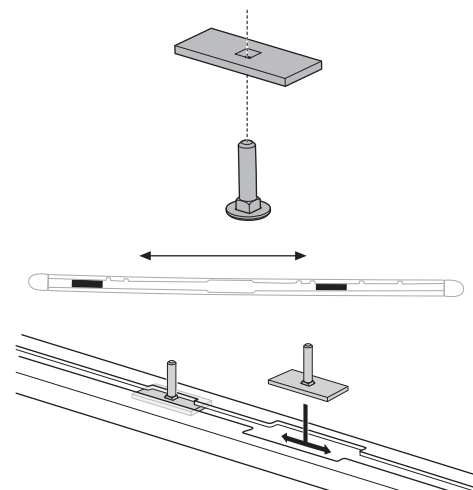

1

Kit 187124

PORSCHE Cayenne, 5-dr SUV, 02-09
VOLKSWAGEN Touareg, 5-dr SUV, 02-09

ISO 11154-E

This kit is only for vehicles with T-Profile.

1

2

3