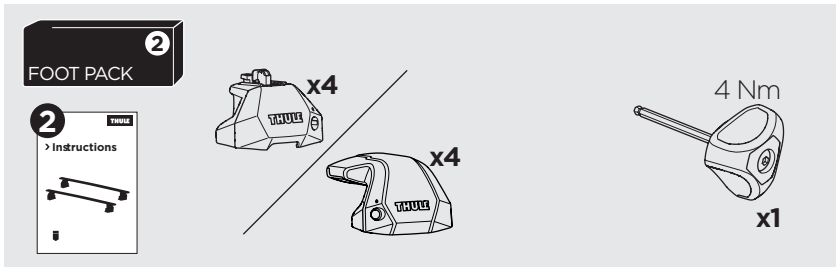

1

Kit 187124

PORSCHE Cayenne, 5-dr SUV, 02-09
VOLKSWAGEN Touareg, 5-dr SUV, 02-09

ISO 11154-E

This kit is only for vehicles with T-Profile.

1

2

3