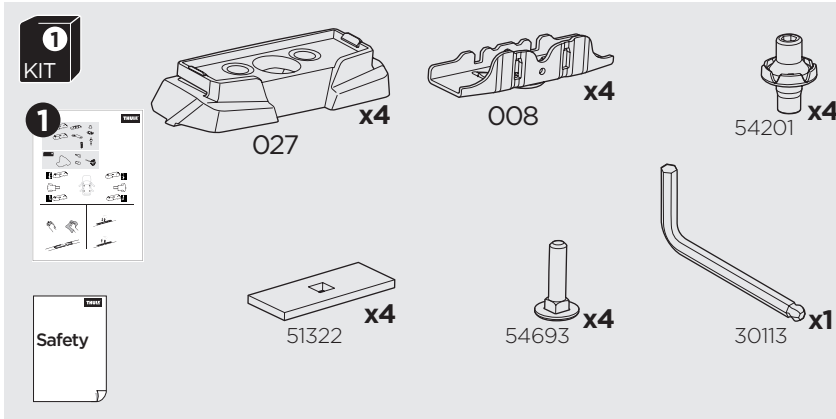

1

Kit 187124

PORSCHE Cayenne, 5-dr SUV, 02-09
VOLKSWAGEN Touareg, 5-dr SUV, 02-09

ISO 11154-E

This kit is only for vehicles with T-Profile.

1

2

3