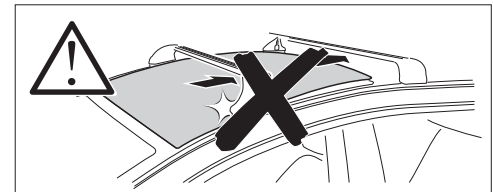

1

Kit 187124

PORSCHE Cayenne, 5-dr SUV, 02-09
VOLKSWAGEN Touareg, 5-dr SUV, 02-09

ISO 11154-E

This kit is only for vehicles with T-Profile.

1

2

3