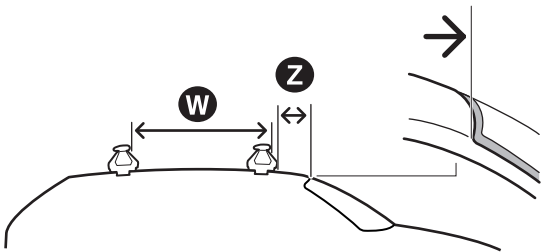

W (mm/inch)	Z (mm/inch)
RENAULT Clio (Mk.VI), 5-dr Hatchback, 26-	710 mm / 28"	250 mm / 9 7/8"