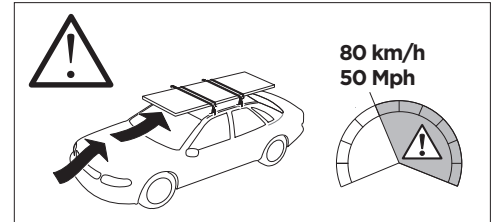

ISO 11154-E

This kit is only for vehicles with built-in foldable crossbars.

1 KIT + **2** FOOT PACK

1

Evo

Edge

2

3