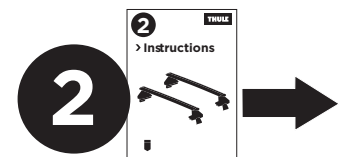

1

Kit 186157

SUBARU Outback (BR Facelift only), 5-dr Estate, *13-14
 SUBARU Outback (BS), 5-dr Estate, *15-19
 SUBARU Outback (BT), 5-dr Estate, 20-
 SUBARU Outback (BS), 5-dr Estate, 14-20 (Only Australia)
 *North America

ISO 11154-E

This kit is only for vehicles with built-in foldable crossbars.

1 KIT + **2** FOOT PACK

1

Evo

Edge

2

3