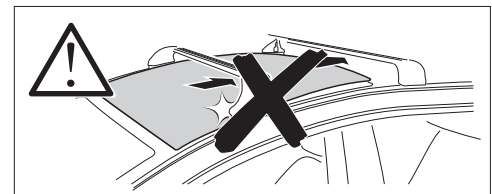

ISO 11154-E

This kit is only for vehicles with built-in foldable crossbars.

1 KIT + **2** FOOT PACK

1

Evo

Edge

2

3