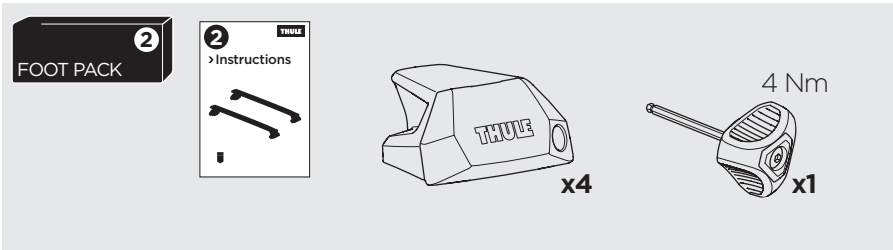

1

Kit 186157

SUBARU Outback (BR Facelift only), 5-dr Estate, *13-14
 SUBARU Outback (BS), 5-dr Estate, *15-19
 SUBARU Outback (BT), 5-dr Estate, 20-
 SUBARU Outback (BS), 5-dr Estate, 14-20 (Only Australia)
 *North America

ISO 11154-E

This kit is only for vehicles with built-in foldable crossbars.

1 KIT + **2** FOOT PACK

1

Evo

Edge

2

3