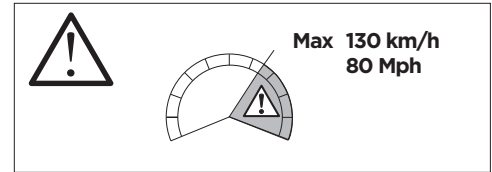

ISO 11154-E

This kit is only for vehicles with built-in foldable crossbars.

1 KIT + **2** FOOT PACK

1

Evo

Edge

2

3