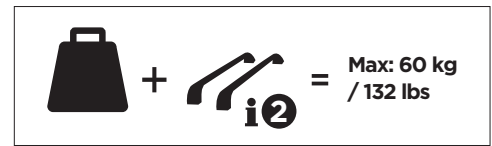

ISO 11154-E

This kit is only for vehicles with built-in foldable crossbars.