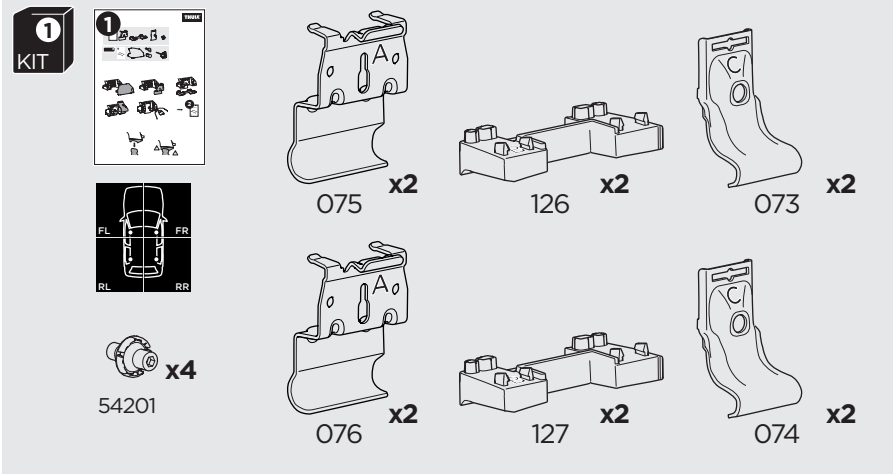

1

Kit 186157

SUBARU Outback (BR Facelift only), 5-dr Estate, *13-14
 SUBARU Outback (BS), 5-dr Estate, *15-19
 SUBARU Outback (BT), 5-dr Estate, 20-
 SUBARU Outback (BS), 5-dr Estate, 14-20 (Only Australia)
 *North America

ISO 11154-E

This kit is only for vehicles with built-in foldable crossbars.

1 KIT + **2** FOOT PACK

1

Evo

Edge

2

3