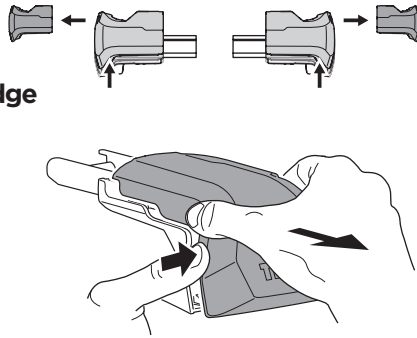

ISO 11154-E

This kit is only for vehicles with built-in foldable crossbars.

1 KIT + **2** FOOT PACK

1

Evo

Edge

2

3