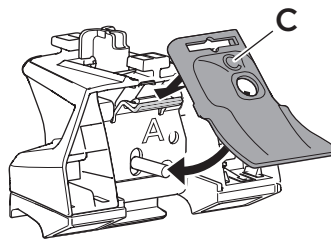

1 KIT + **2** FOOT PACK

1

Evo

Edge

2

3

4

5

6