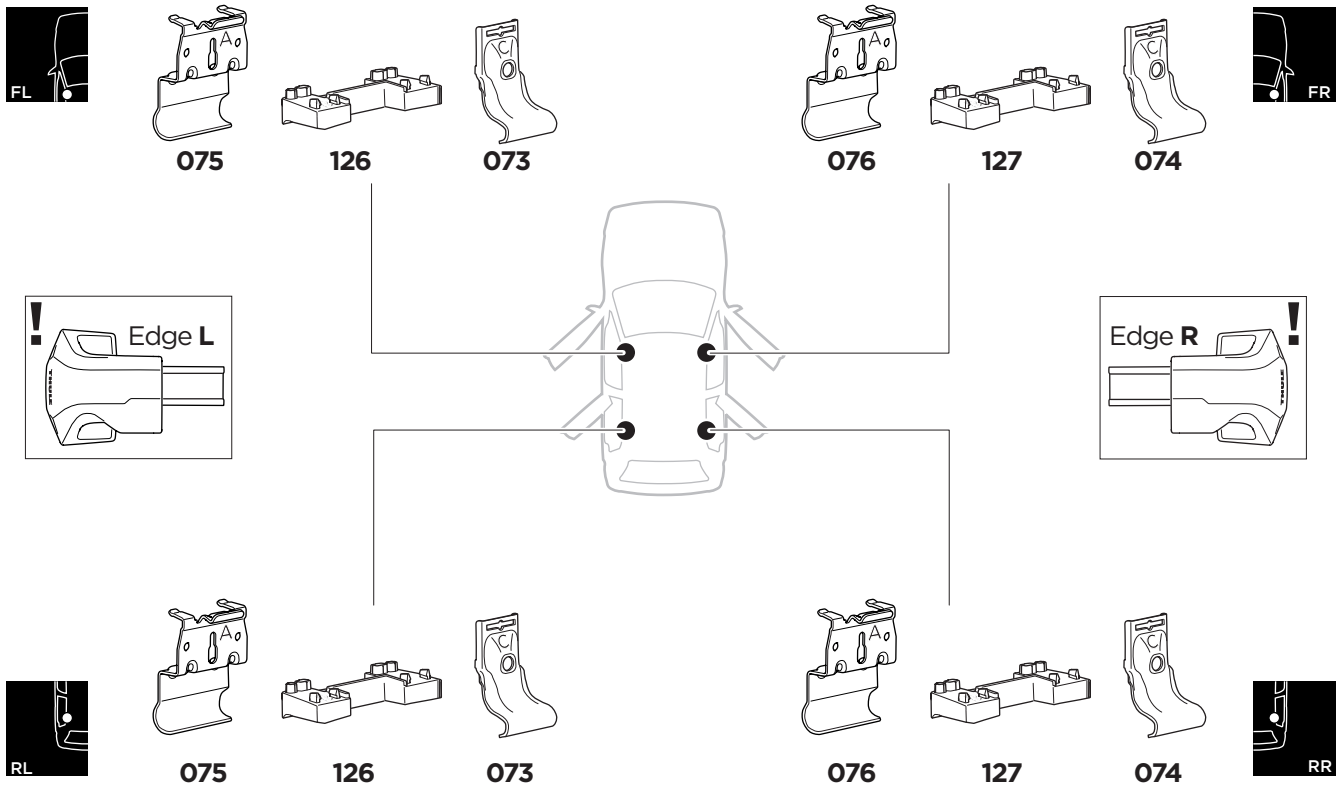

1

Kit 186157

SUBARU Outback (BR Facelift only), 5-dr Estate, *13-14
 SUBARU Outback (BS), 5-dr Estate, *15-19
 SUBARU Outback (BT), 5-dr Estate, 20-
 SUBARU Outback (BS), 5-dr Estate, 14-20 (Only Australia)
 *North America

ISO 11154-E

This kit is only for vehicles with built-in foldable crossbars.

1 KIT + **2** FOOT PACK

1

Evo

Edge

2

3

4

5

6