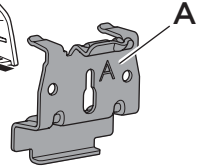

1

Kit 186142

CHEVROLET Bolt, 5-dr Hatchback, 17-
 OPEL Ampera, 5-dr Hatchback, 17-21
 BUICK Encore GX, 5-dr SUV, 20-

ISO 11154-E

This kit is only for vehicles with flush railing.

1 KIT + **2** FOOT PACK

1

Evo

Edge

2

3

B

4

5

2 THULE

> Instructions