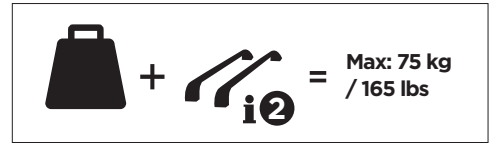

1

Kit 186142

CHEVROLET Bolt, 5-dr Hatchback, 17-
 OPEL Ampera, 5-dr Hatchback, 17-21
 BUICK Encore GX, 5-dr SUV, 20-

ISO 11154-E

This kit is only for vehicles with flush railing.

1 KIT + **2** FOOT PACK

1

Evo