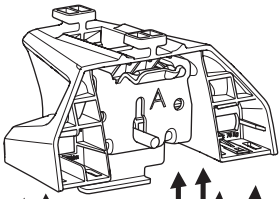

1

Kit 186142

CHEVROLET Bolt, 5-dr Hatchback, 17-
 OPEL Ampera, 5-dr Hatchback, 17-21
 BUICK Encore GX, 5-dr SUV, 20-

ISO 11154-E

This kit is only for vehicles with flush railing.

1 KIT + **2** FOOT PACK

1

Evo

Edge

2

3

B

4

5

2 THULE

> Instructions