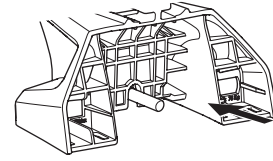

1

Kit 186142

CHEVROLET Bolt, 5-dr Hatchback, 17-
 OPEL Ampera, 5-dr Hatchback, 17-21
 BUICK Encore GX, 5-dr SUV, 20-

ISO 11154-E

This kit is only for vehicles with flush railing.

1 KIT + **2** FOOT PACK

1

Evo

Edge

2

3

B

4

5

2 THULE

> Instructions