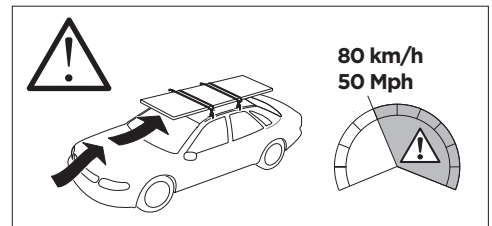

1

Kit 186142

CHEVROLET Bolt, 5-dr Hatchback, 17-
 OPEL Ampera, 5-dr Hatchback, 17-21
 BUICK Encore GX, 5-dr SUV, 20-

ISO 11154-E

This kit is only for vehicles with flush railing.

1 KIT + **2** FOOT PACK

1

Evo