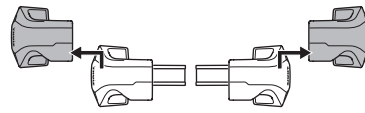

1

Kit 186142

CHEVROLET Bolt, 5-dr Hatchback, 17-
 OPEL Ampera, 5-dr Hatchback, 17-21
 BUICK Encore GX, 5-dr SUV, 20-

ISO 11154-E

This kit is only for vehicles with flush railing.

1 KIT + **2** FOOT PACK

1

Evo

Edge

2

3

B

4

5

2 THULE

> Instructions