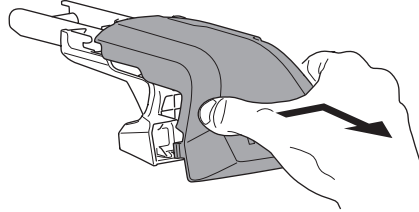

1 KIT + **2** FOOT PACK

1

Evo

Edge

2

3

B

4

5

2 THULE

> Instructions

2