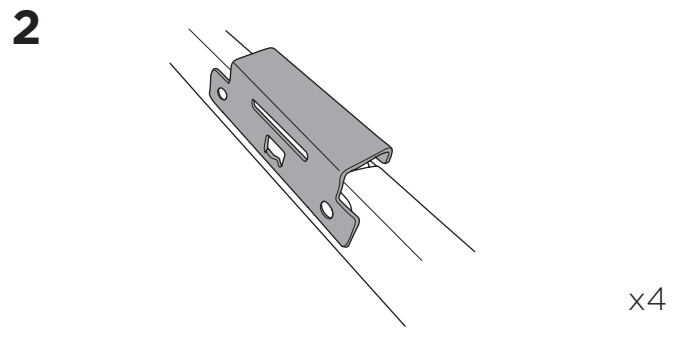

1

Kit 186142

CHEVROLET Bolt, 5-dr Hatchback, 17-
 OPEL Ampera, 5-dr Hatchback, 17-21
 BUICK Encore GX, 5-dr SUV, 20-

ISO 11154-E

This kit is only for vehicles with flush railing.

1 KIT + **2** FOOT PACK

1

Evo

Edge

2

3

B

4

5

2 THULE

> Instructions