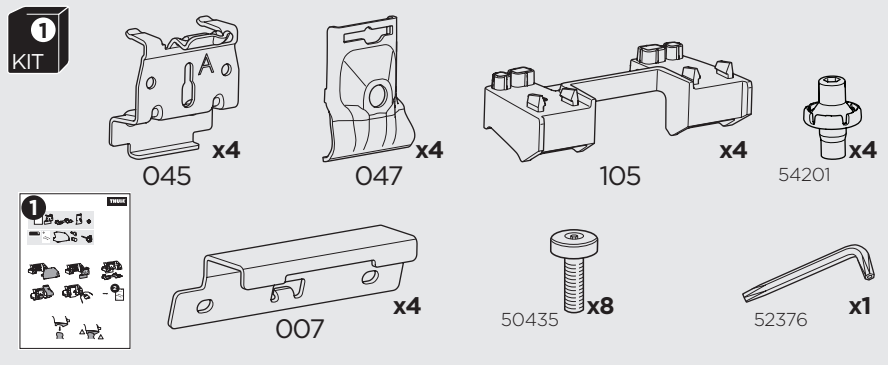

1

Kit 186142

CHEVROLET Bolt, 5-dr Hatchback, 17-
 OPEL Ampera, 5-dr Hatchback, 17-21
 BUICK Encore GX, 5-dr SUV, 20-

ISO 11154-E

This kit is only for vehicles with flush railing.

1 KIT + **2** FOOT PACK

1

Evo

Edge

2

3

B

4

5

2 THULE

> Instructions