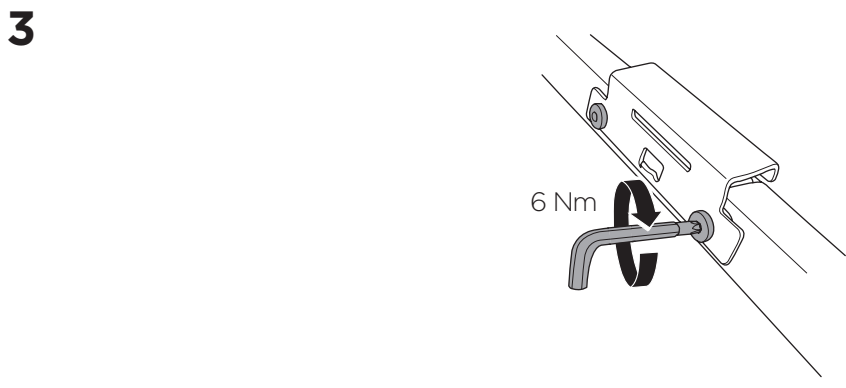

1

Kit 186142

CHEVROLET Bolt, 5-dr Hatchback, 17-
 OPEL Ampera, 5-dr Hatchback, 17-21
 BUICK Encore GX, 5-dr SUV, 20-

ISO 11154-E

This kit is only for vehicles with flush railing.

1 KIT + **2** FOOT PACK

1

Evo

Edge

2

3

B

4

5

2 THULE

> Instructions