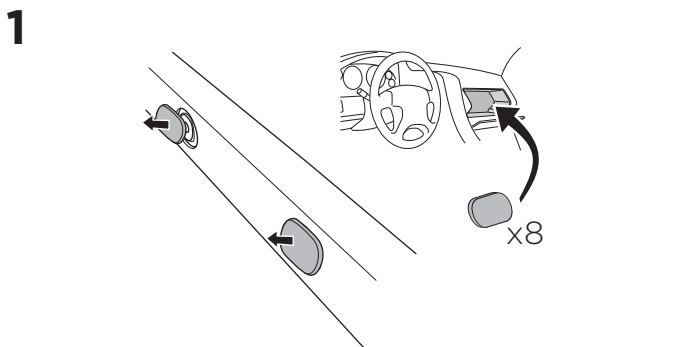

1

Kit 186142

CHEVROLET Bolt, 5-dr Hatchback, 17-
 OPEL Ampera, 5-dr Hatchback, 17-21
 BUICK Encore GX, 5-dr SUV, 20-

ISO 11154-E

This kit is only for vehicles with flush railing.

1 KIT + **2** FOOT PACK

1

Evo

Edge

2

3

B

4

5

2 THULE

> Instructions