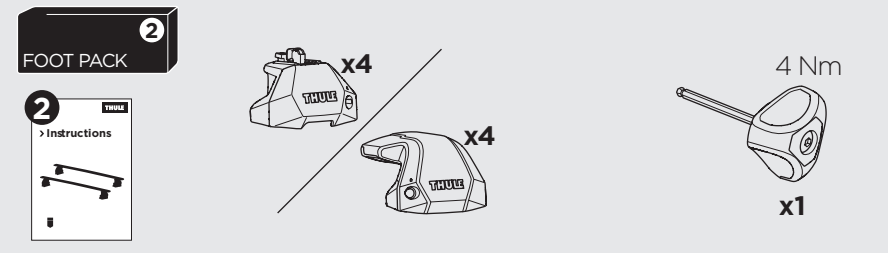

1

Kit 186142

CHEVROLET Bolt, 5-dr Hatchback, 17-
 OPEL Ampera, 5-dr Hatchback, 17-21
 BUICK Encore GX, 5-dr SUV, 20-

ISO 11154-E

This kit is only for vehicles with flush railing.

1 KIT + **2** FOOT PACK

1

Evo

Edge

2

3

B

4

5

2 THULE

> Instructions