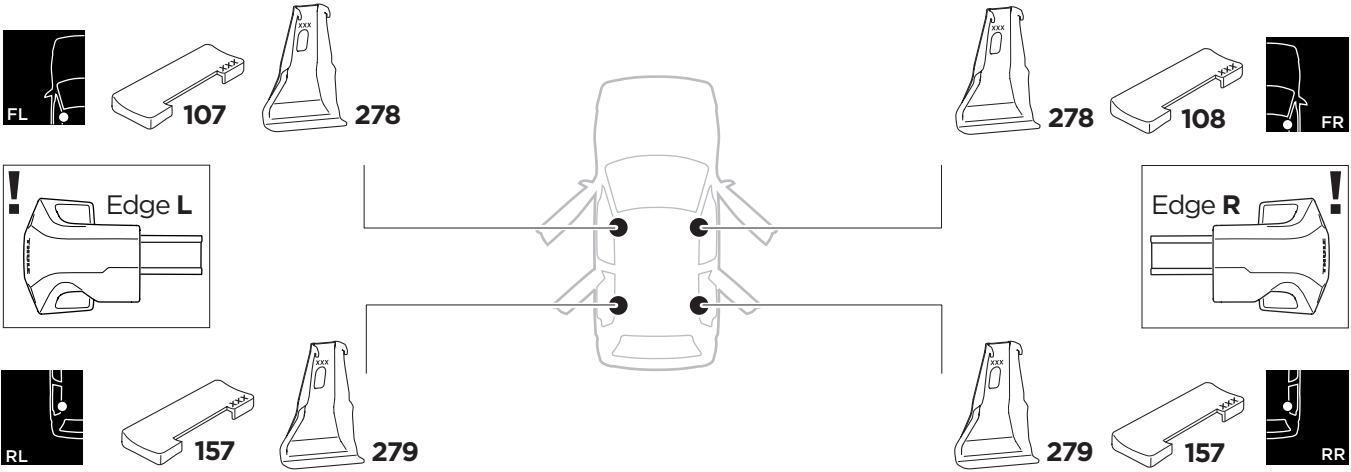

1

Kit 145062

HYUNDAI Tucson, 5-dr SUV, 15-21

ISO 11154-E

THULE WingBar Evo	THULE WingBar Edge	THULE WingBar	THULE SquareBar Evo	Evo X (scale)	Edge X (scale)
HYUNDAI Tucson, 5-dr SUV, 15-21				45	G

THULE ProBar Evo	THULE SlideBar Evo	X (mm/inch)		
HYUNDAI Tucson, 5-dr SUV, 15-21		1101 mm / 43 3/8"		

THULE WingBar Evo	THULE WingBar Edge	THULE WingBar	THULE SquareBar Evo	Evo Y (scale)	Edge Y (scale)
HYUNDAI Tucson, 5-dr SUV, 15-21				42	M

THULE ProBar Evo	THULE SlideBar Evo	Y (mm/inch)		
HYUNDAI Tucson, 5-dr SUV, 15-21		1071 mm / 42 1/8"		

	W (mm/inch)	Z (mm/inch)
HYUNDAI Tucson, 5-dr SUV, 15-21	700 mm / 27 1/2"	300 mm / 11 3/4"