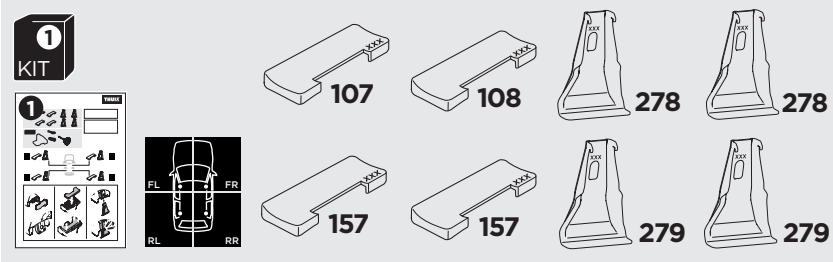

1

Kit 145062

HYUNDAI Tucson, 5-dr SUV, 15-21

ISO 11154-E

THULE WingBar Evo	THULE WingBar Edge	THULE WingBar	THULE SquareBar Evo	Evo X (scale)	Edge X (scale)
HYUNDAI Tucson, 5-dr SUV, 15-21				45	G

THULE ProBar Evo	THULE SlideBar Evo	X (mm/inch)		
HYUNDAI Tucson, 5-dr SUV, 15-21		1101 mm / 43 3/8"		

THULE WingBar Evo	THULE WingBar Edge	THULE WingBar	THULE SquareBar Evo	Evo Y (scale)	Edge Y (scale)
HYUNDAI Tucson, 5-dr SUV, 15-21				42	M

THULE ProBar Evo	THULE SlideBar Evo	Y (mm/inch)		
HYUNDAI Tucson, 5-dr SUV, 15-21		1071 mm / 42 1/8"		

	W (mm/inch)	Z (mm/inch)
HYUNDAI Tucson, 5-dr SUV, 15-21	700 mm / 27 1/2"	300 mm / 11 3/4"